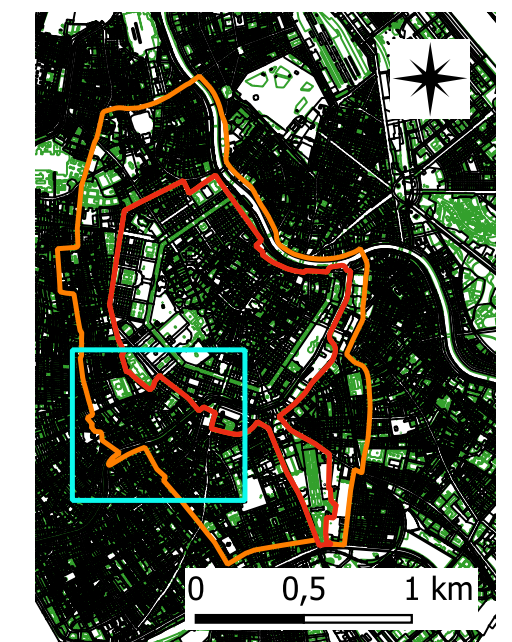

WORLD HERITAGE

Historic Centre of Vienna (1033)

Map 1/11

-  Boundary of the World Heritage property
-  Buffer zone of the World Heritage property

Area of the property: 371 ha
Area of the buffer zone: 462 ha

WORLD HERITAGE

Historic Centre of Vienna (1033)

Map 7/11

-  Boundary of the World Heritage property
-  Buffer zone of the World Heritage property

Area of the property: 371 ha
Area of the buffer zone: 462 ha

Scale (large map): 1:5 000

Coordinate system:
EPSG: 31259
MGI / Austria GK 34

Base map:
© Bundesamt für Eich- und Vermessungswesen (BEV),
Digital Cadastral Map (DKM),
CC-BY-4.0

Cartography:
schimek plant
DI Michael Schimek, MA
A-3430 Tulln

WORLD HERITAGE

Historic Centre of Vienna (1033)

Map 8/11

-  Boundary of the World Heritage property
-  Buffer zone of the World Heritage property

Area of the property: 371 ha
Area of the buffer zone: 462 ha