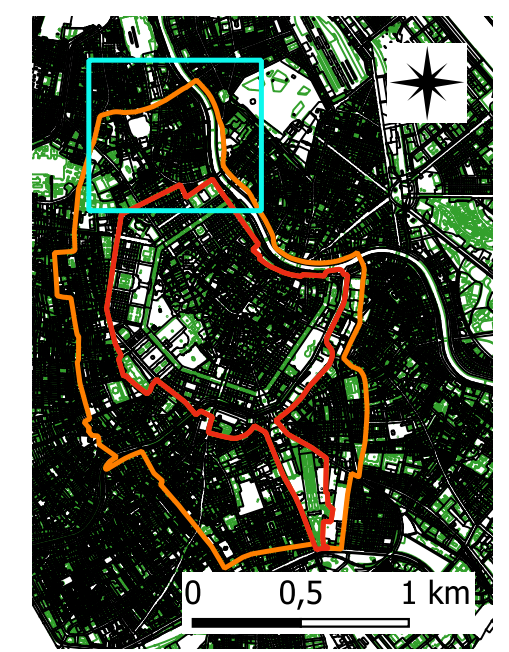

WORLD HERITAGE

Historic Centre of Vienna (1033)

Map 1/11

-  Boundary of the World Heritage property
-  Buffer zone of the World Heritage property

Area of the property: 371 ha
Area of the buffer zone: 462 ha

WORLD HERITAGE

Historic Centre of Vienna (1033)

Map 2/11

- Boundary of the World Heritage property
- Buffer zone of the World Heritage property

Area of the property: 371 ha
 Area of the buffer zone: 462 ha

WORLD HERITAGE

Historic Centre of Vienna (1033)

Map 3/11

-  Boundary of the World Heritage property
-  Buffer zone of the World Heritage property

Area of the property: 371 ha
Area of the buffer zone: 462 ha

WORLD HERITAGE

Historic Centre of Vienna (1033)

Map 4/11

-  Boundary of the World Heritage property
-  Buffer zone of the World Heritage property

Area of the property: 371 ha
Area of the buffer zone: 462 ha