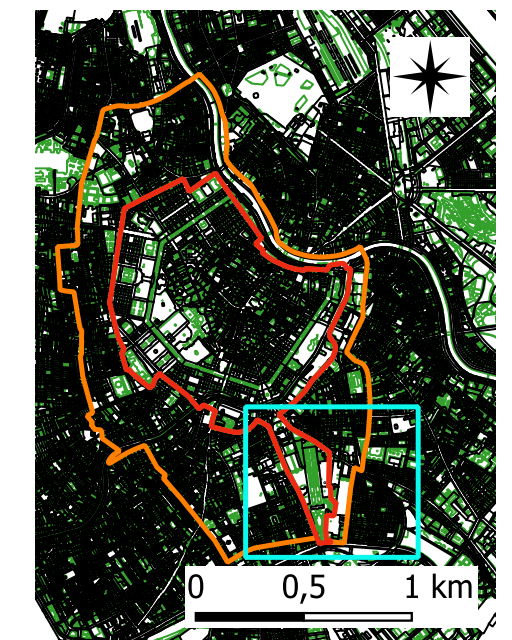

WORLD HERITAGE

Historic Centre of Vienna (1033)

Map 1/11

-  Boundary of the World Heritage property
-  Buffer zone of the World Heritage property

Area of the property: 371 ha
Area of the buffer zone: 462 ha

WORLD HERITAGE

Historic Centre of Vienna (1033)

Map 5/11

-  Boundary of the World Heritage property
-  Buffer zone of the World Heritage property

Area of the property: 371 ha
Area of the buffer zone: 462 ha

Scale (large map): 1:5 000

Coordinate system:
EPSG: 31259
MGI / Austria GK 34

Base map:
© Bundesamt für Eich- und Vermessungswesen (BEV),
Digital Cadastral Map (DKM),
CC-BY-4.0

Cartography:
schimek plant
DI Michael Schimek, MA
A-3430 Tulln

WORLD HERITAGE

Historic Centre of Vienna (1033)

Map 6/11

-  Boundary of the World Heritage property
-  Buffer zone of the World Heritage property

Area of the property: 371 ha
Area of the buffer zone: 462 ha