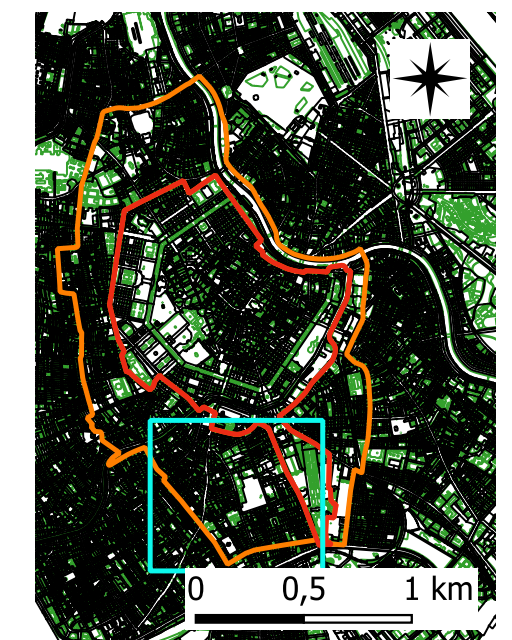

WORLD HERITAGE

Historic Centre of Vienna (1033)

Map 1/11

-  Boundary of the World Heritage property
-  Buffer zone of the World Heritage property

Area of the property: 371 ha
Area of the buffer zone: 462 ha

WORLD HERITAGE

Historic Centre of Vienna (1033)

Map 6/11

-  Boundary of the World Heritage property
-  Buffer zone of the World Heritage property

Area of the property: 371 ha
Area of the buffer zone: 462 ha

Scale (large map): 1:5 000

Coordinate system:
EPSG: 31259
MGI / Austria GK 34

Base map:
© Bundesamt für Eich- und Vermessungswesen (BEV),
Digital Cadastral Map (DKM),
CC-BY-4.0

Cartography:
schimek plant
DI Michael Schimek, MA
A-3430 Tulln

WORLD HERITAGE

Historic Centre of Vienna (1033)

Map 7/11

-  Boundary of the World Heritage property
-  Buffer zone of the World Heritage property

Area of the property: 371 ha
Area of the buffer zone: 462 ha