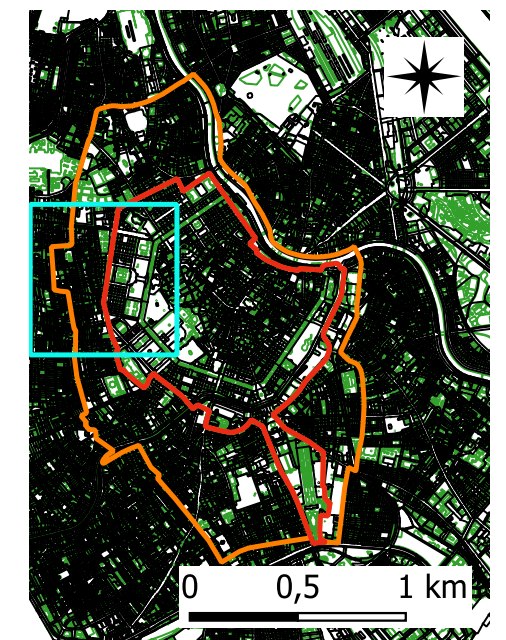

WORLD HERITAGE

Historic Centre of Vienna (1033)

Map 1/11

-  Boundary of the World Heritage property
-  Buffer zone of the World Heritage property

Area of the property: 371 ha
Area of the buffer zone: 462 ha

WORLD HERITAGE

Historic Centre of Vienna (1033)

Map 9/11

-  Boundary of the World Heritage property
-  Buffer zone of the World Heritage property

Area of the property: 371 ha
Area of the buffer zone: 462 ha

Scale (large map): 1:5 000

Coordinate system:
EPSG: 31259
MGI / Austria GK 34

Base map:
© Bundesamt für Eich- und Vermessungswesen (BEV),
Digital Cadastral Map (DKM),
CC-BY-4.0

Cartography:
schimek plant
DI Michael Schimek, MA
A-3430 Tulln

WORLD HERITAGE

Historic Centre of Vienna (1033)

Map 10/11

-  Boundary of the World Heritage property
-  Buffer zone of the World Heritage property

Area of the property: 371 ha
Area of the buffer zone: 462 ha