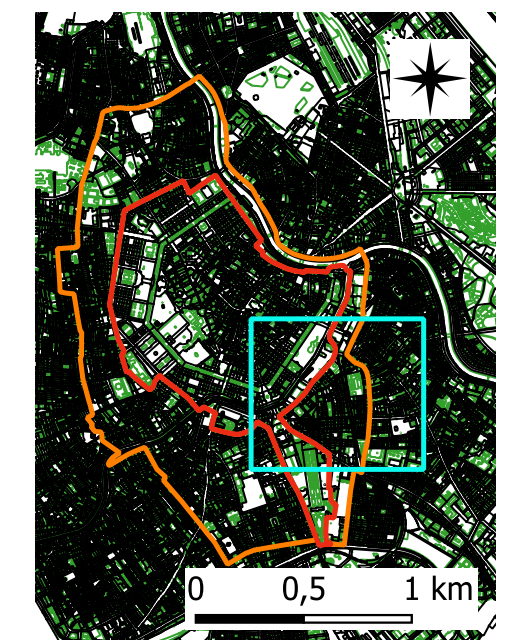

WORLD HERITAGE

Historic Centre of Vienna (1033)

Map 1/11

-  Boundary of the World Heritage property
-  Buffer zone of the World Heritage property

Area of the property: 371 ha
Area of the buffer zone: 462 ha

WORLD HERITAGE

Historic Centre of Vienna (1033)

Map 4/11

-  Boundary of the World Heritage property
-  Buffer zone of the World Heritage property

Area of the property: 371 ha
Area of the buffer zone: 462 ha

Scale (large map): 1:5 000

Coordinate system:
EPSG: 31259
MGI / Austria GK 34

Base map:
© Bundesamt für Eich- und Vermessungswesen (BEV),
Digital Cadastral Map (DKM),
CC-BY-4.0

Cartography:
schimek plant
DI Michael Schimek, MA
A-3430 Tulln

WORLD HERITAGE

Historic Centre of Vienna (1033)

Map 5/11

-  Boundary of the World Heritage property
-  Buffer zone of the World Heritage property

Area of the property: 371 ha
Area of the buffer zone: 462 ha