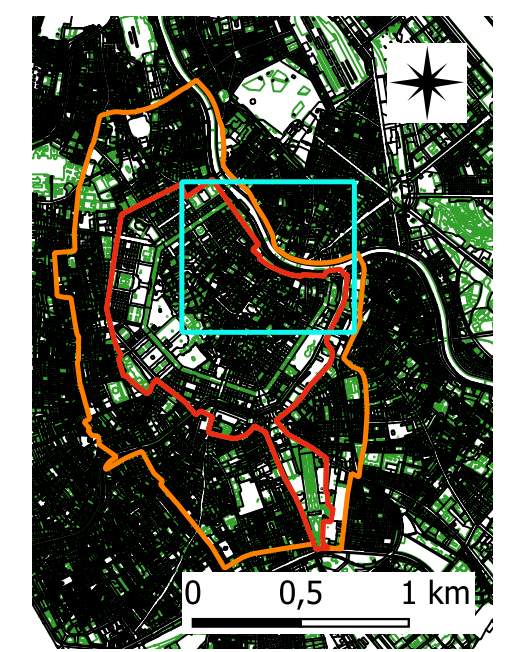

WORLD HERITAGE

Historic Centre of Vienna (1033)

Map 1/11

-  Boundary of the World Heritage property
-  Buffer zone of the World Heritage property

Area of the property: 371 ha
Area of the buffer zone: 462 ha

WORLD HERITAGE

Historic Centre of Vienna (1033)

Map 2/11

- Boundary of the World Heritage property
- Buffer zone of the World Heritage property

Area of the property: 371 ha
 Area of the buffer zone: 462 ha

Scale (large map): 1:5 000

Coordinate system:
 EPSG: 31259
 MGI / Austria GK 34

Base map:
 © Bundesamt für Eich- und Vermessungswesen (BEV),
 Digital Cadastral Map (DKM),
 CC-BY-4.0

Cartography:
 schimek plant
 DI Michael Schimek, MA
 A-3430 Tulln

WORLD HERITAGE

Historic Centre of Vienna (1033)

Map 3/11

-  Boundary of the World Heritage property
-  Buffer zone of the World Heritage property

Area of the property: 371 ha
Area of the buffer zone: 462 ha