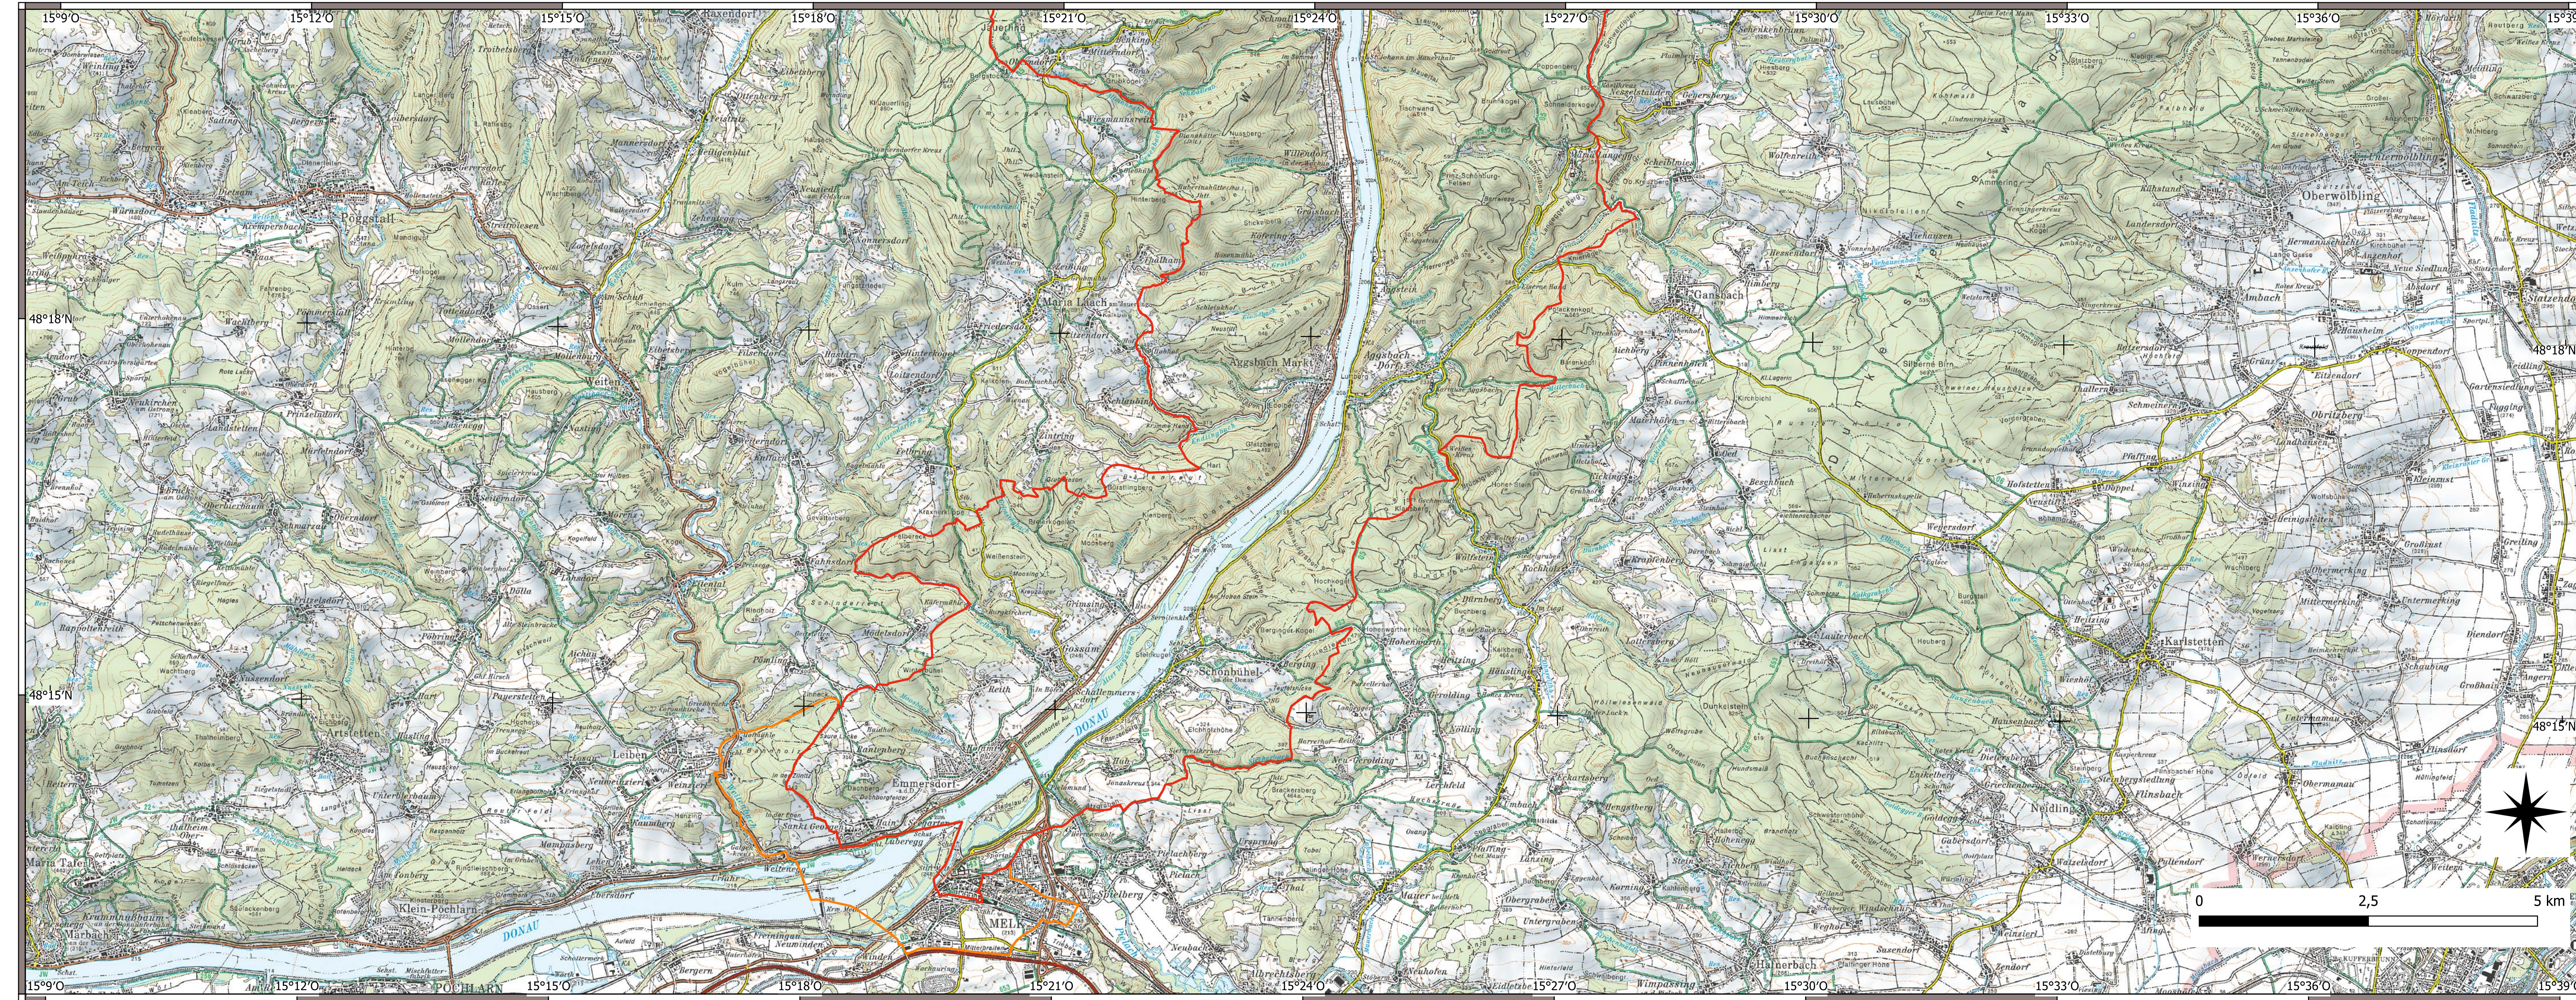

WORLD HERITAGE

Wachau Cultural Landscape (770)

Map 1/2

- Boundary of the World Heritage property
- Buffer zones of the World Heritage property

Area of the property: 18,415.62 ha

Area of the buffer zones: 2,904,45 ha

Scale (large map): 1:50 000

Coordinate system:
EPSG: 31259 - MGI / Austria GK M34

Base map: Kartographisches Modell 1:50.000 - Raster
© Bundesamt für Eich- und Vermessungswesen, CC-BY-4.0

Cartography: schimek plant, DI Michael Schimek, MA, A-3430 Tulln

WORLD HERITAGE

Wachau Cultural Landscape (770)

Map 2/2

- Boundary of the World Heritage property
- Buffer zones of the World Heritage property

Area of the property: 18,415.62 ha

Area of the buffer zones: 2,904,45 ha