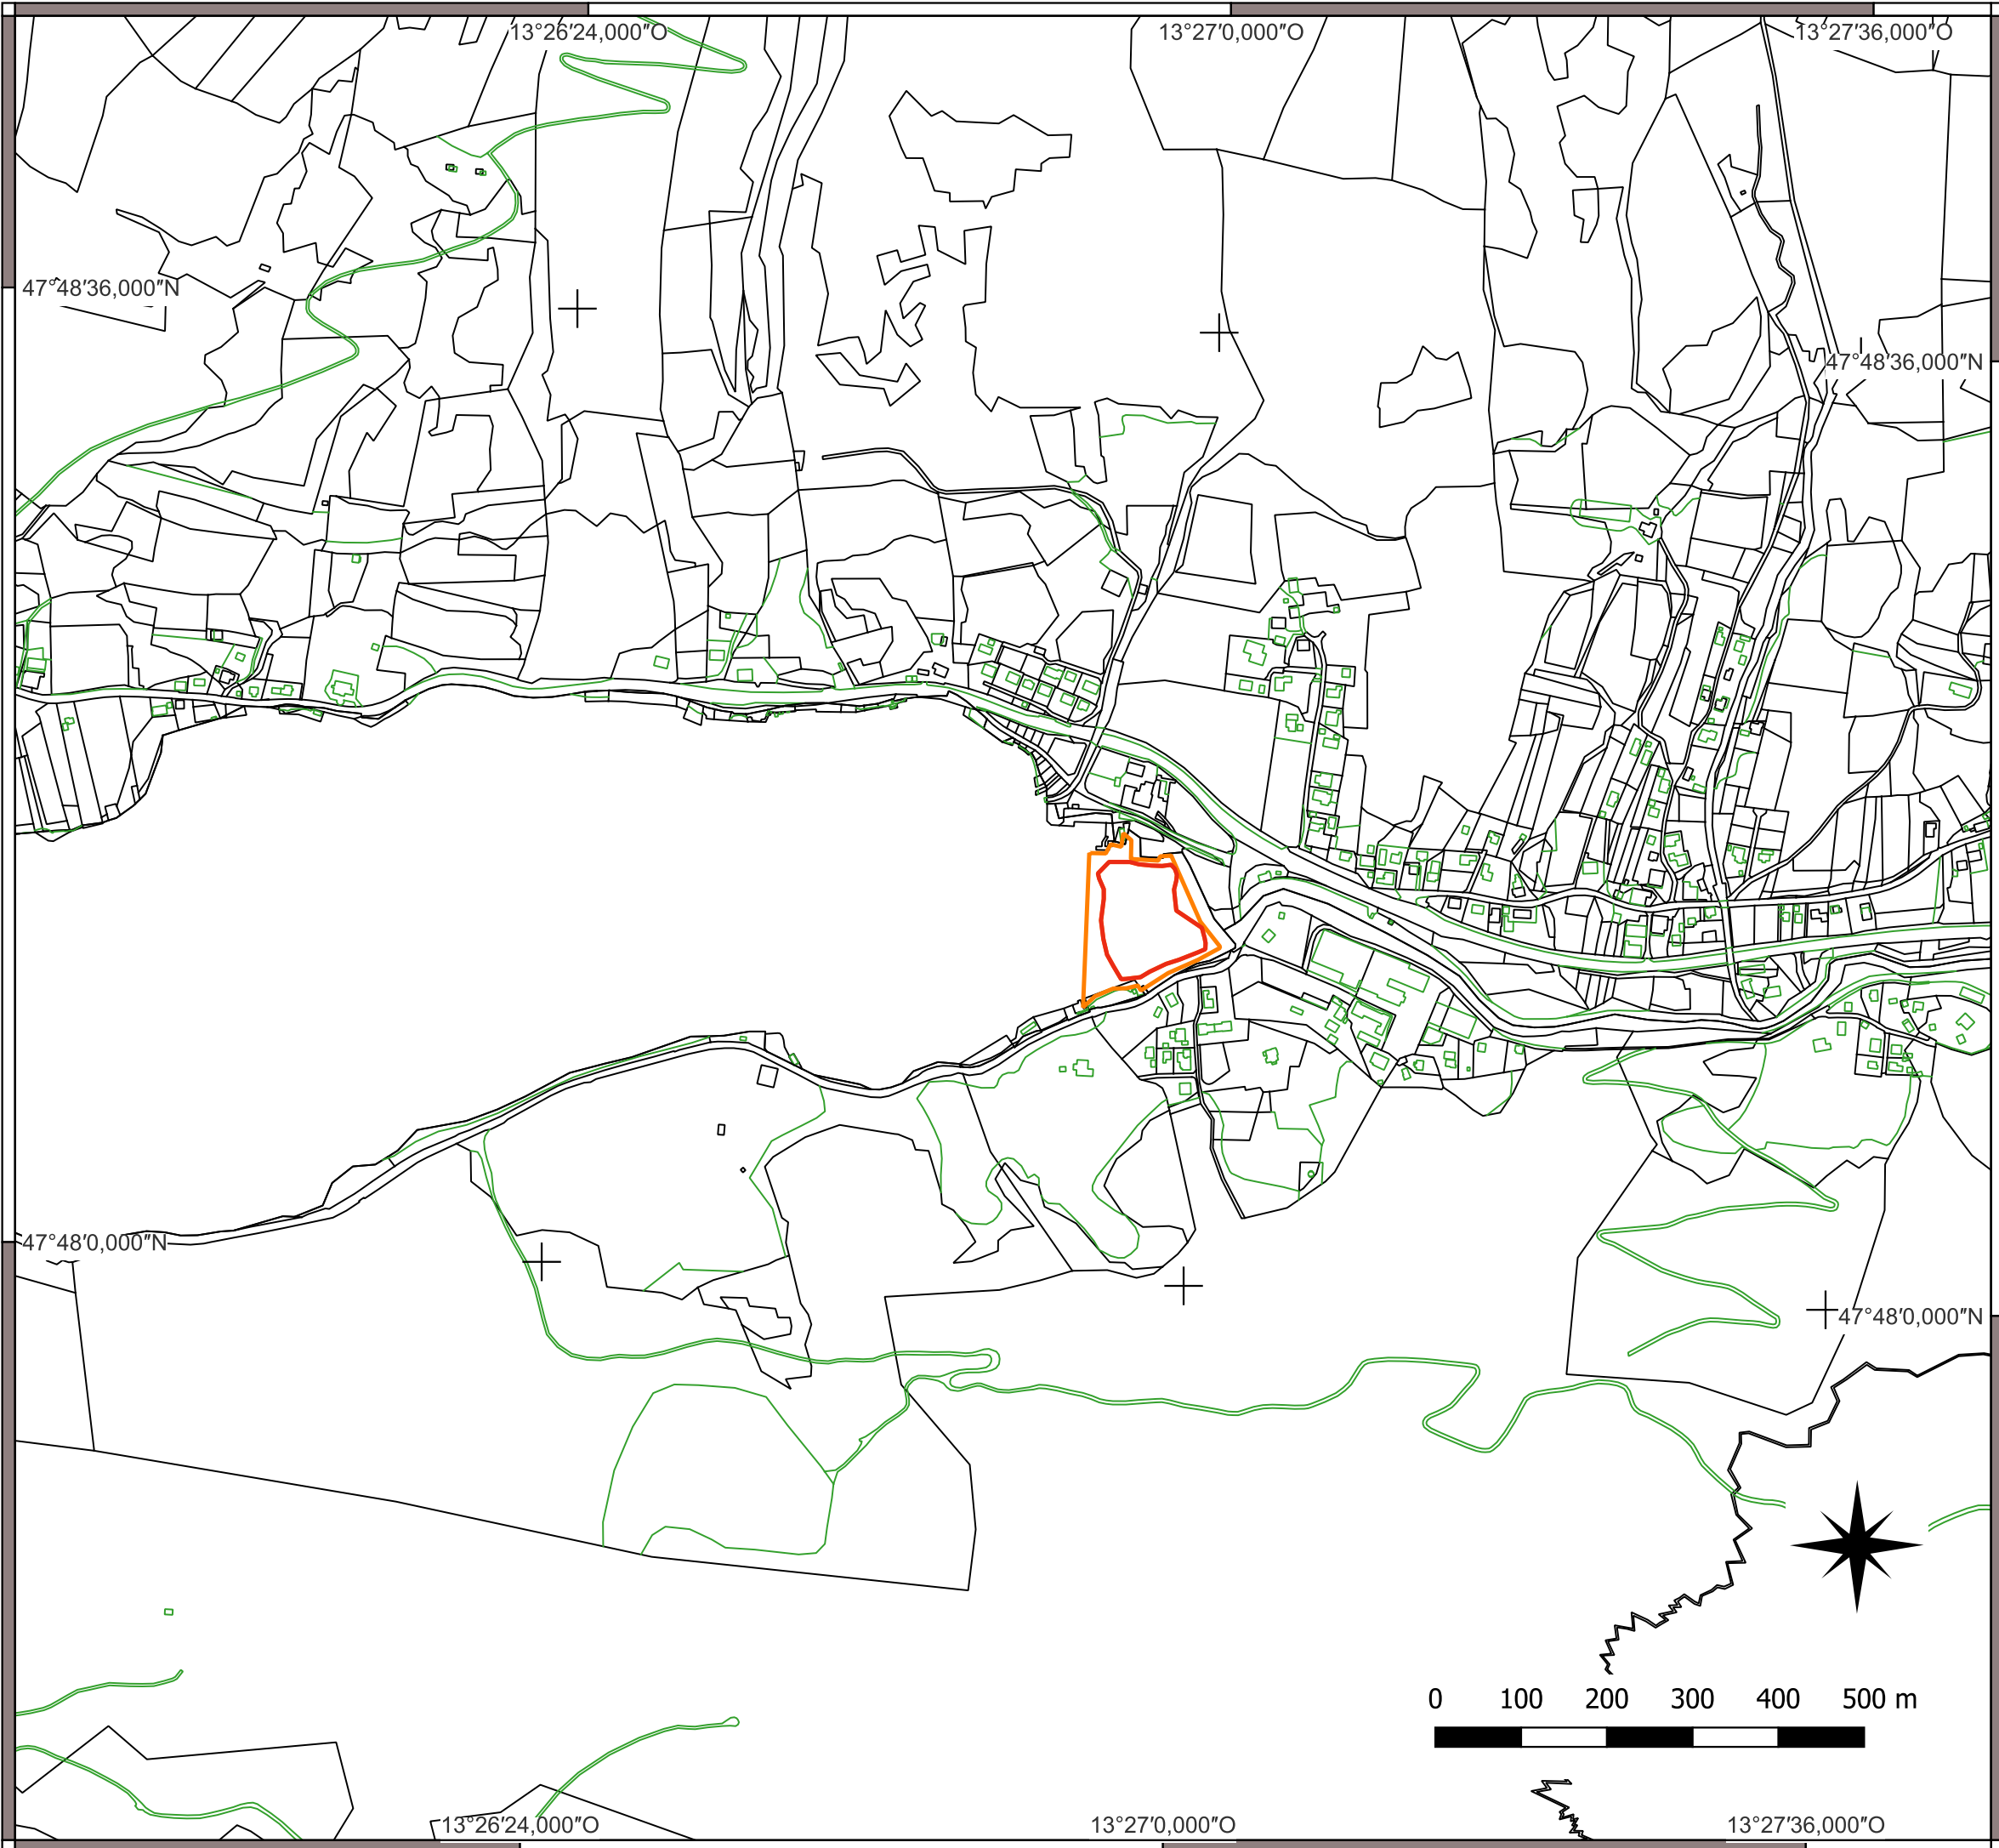

WORLD HERITAGE

Prehistoric Pile Dwellings around the Alps

See (Mondsee)

- Boundary of the WH property
- Buffer zones of the WH property

Scale: 1:7,500

Coordinate system:
EPSG: 31259
MGI / Austria GK M34

Base map:
© Bundesamt für Eich- und Vermessungswesen (BEV), Digital Cadastral Map (DKM), CC-BY-4.0

Cartography:
schimek plant, DI Michael Schimek, MA A-3430 Tulln