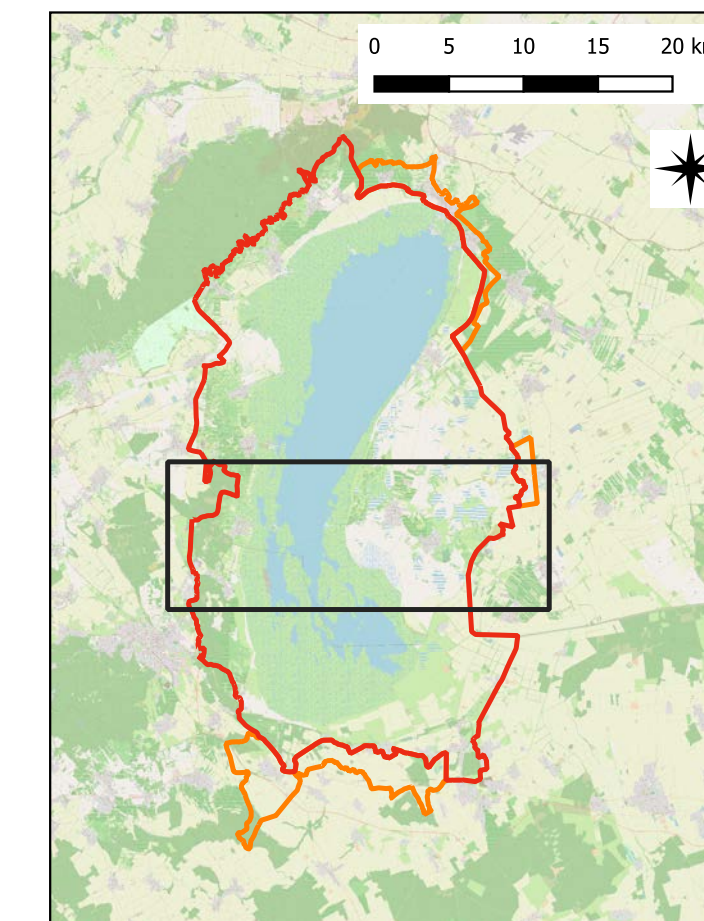

WORLD HERITAGE Fertő-Neusiedler See (772rev)

Map 1/7

- Boundary of the World Heritage property
- Buffer zone of the World Heritage property

Area of the property: 67,733,21 ha

Area of the buffer zones: 6,045.09 ha

WORLD HERITAGE Fertő-Neusiedler See (772rev)

Map 3/7

- Boundary of the World Heritage property
- Buffer zone of the World Heritage property

Area of the property: 67,733,21 ha

Area of the buffer zones: 6,045.09 ha

Scale (large map): 1:50 000

Coordinate system:
EPSG: 3857 - WGS 84 / Pseudo-Mercator

Base map: OpenStreetMap,
© OpenStreetMap Foundation, CC BY-SA 2.0

Cartography: schimek plant, DI Michael Schimek, MA, A-3430 Tulln

WORLD HERITAGE Fertő-Neusiedler See (772rev)

Map 4/7

- Boundary of the World Heritage property
- Buffer zone of the World Heritage property

Area of the property: 67,733,21 ha

Area of the buffer zones: 6,045.09 ha