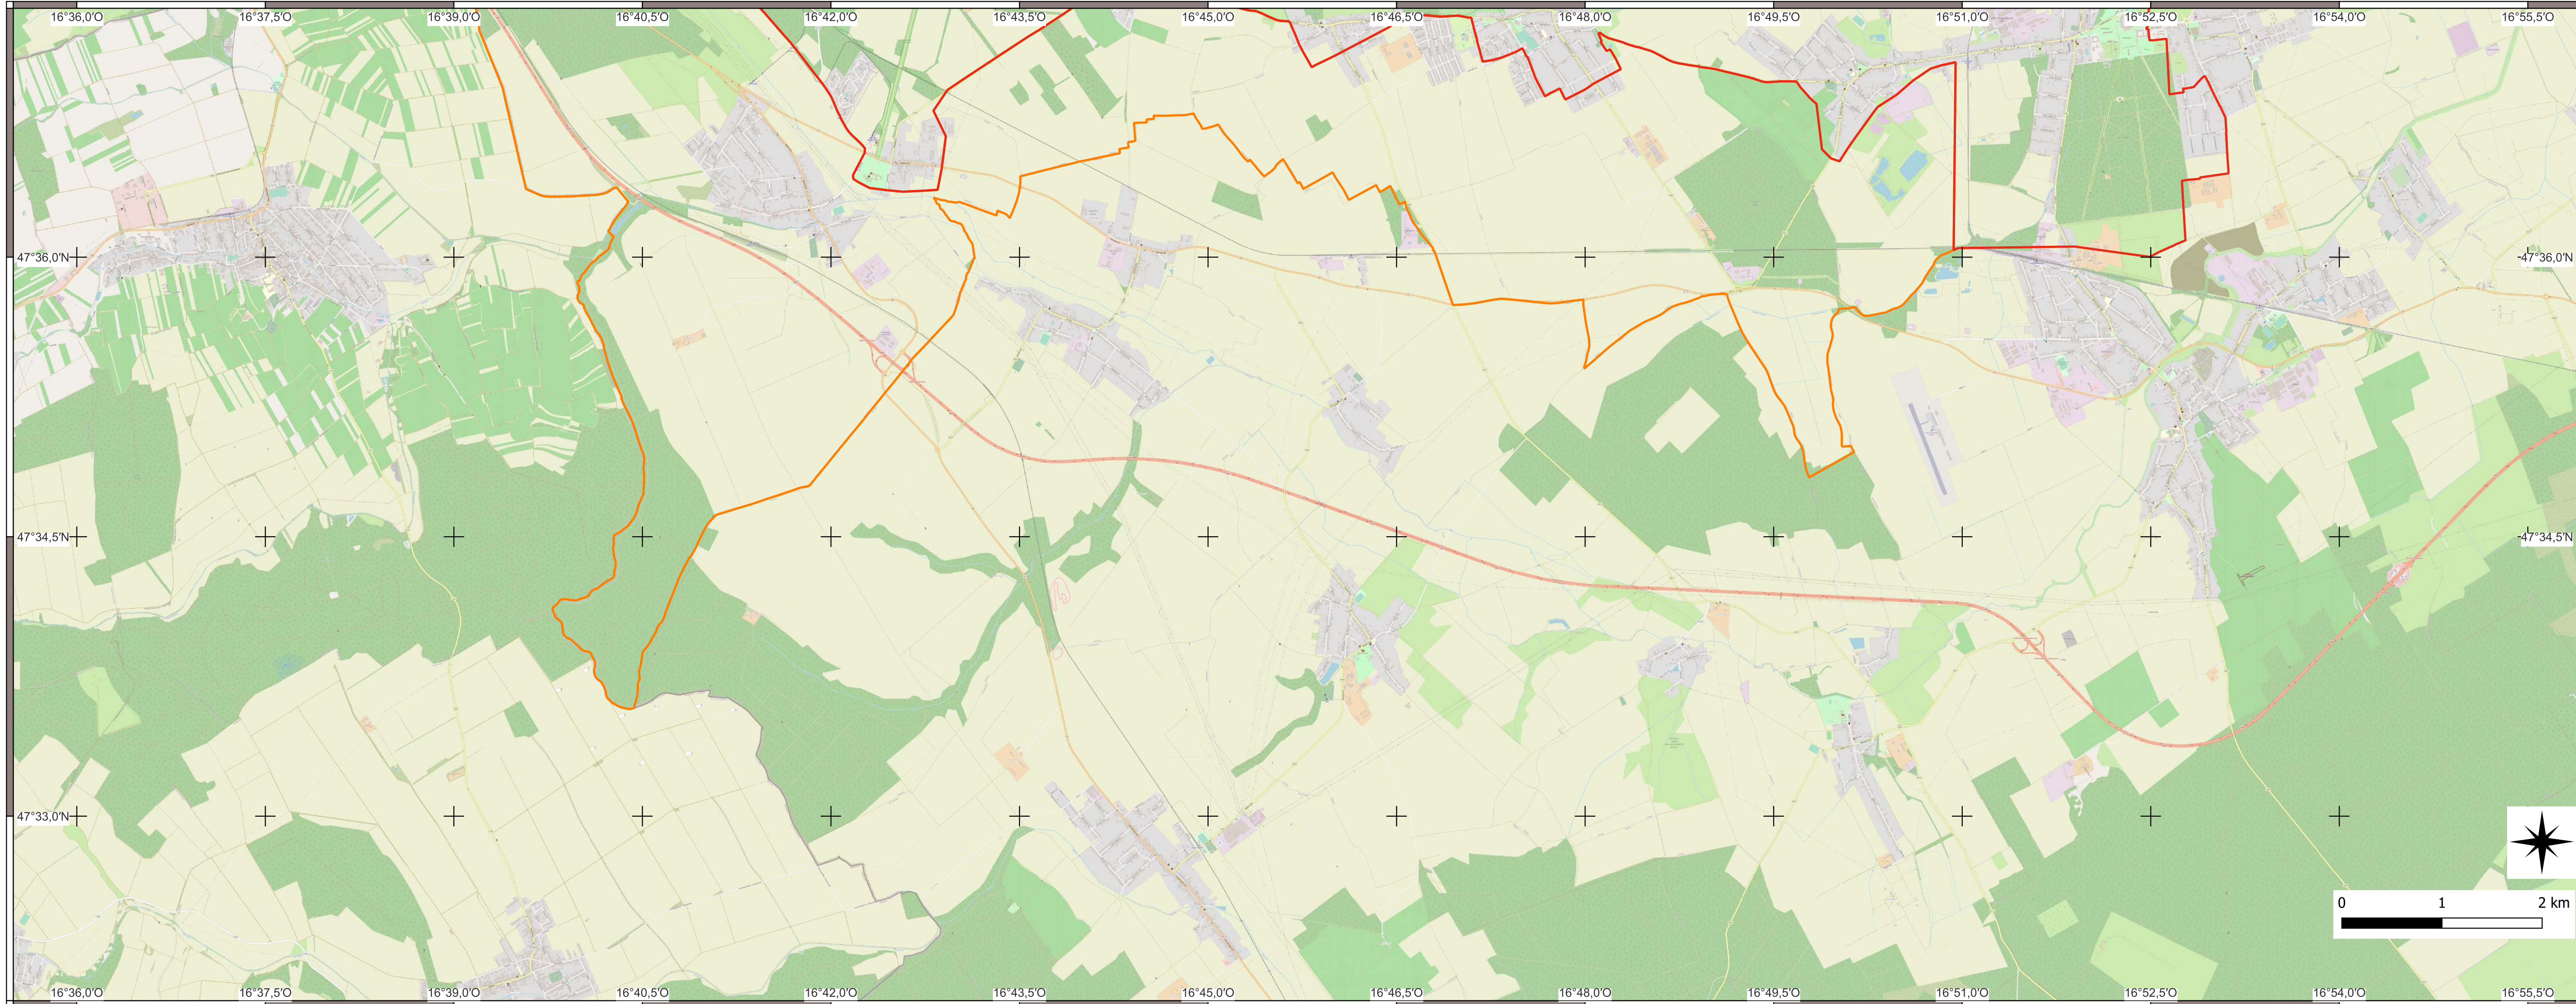

WORLD HERITAGE Fertő-Neusiedler See (772rev)

Map 1/7

- Boundary of the World Heritage property
- Buffer zone of the World Heritage property

Area of the property: 67,733,21 ha

Area of the buffer zones: 6,045.09 ha

WORLD HERITAGE Fertő-Neusiedler See (772rev)

Map 6/7

- Boundary of the World Heritage property
- Buffer zone of the World Heritage property

Area of the property: 67,733,21 ha

Area of the buffer zones: 6,045.09 ha

Scale (large map): 1:50 000

Coordinate system:
EPSG: 3857 - WGS 84 / Pseudo-Mercator

Base map: OpenStreetMap,
© OpenStreetMap Foundation, CC BY-SA 2.0

Cartography: schimek plant, DI Michael Schimek, MA, A-3430 Tulln

WORLD HERITAGE

Fertő-Neusiedler See (772rev)

Map 7/7

- Boundary of the World Heritage property
- Buffer zone of the World Heritage property

Area of the property: 67,733,21 ha
 Area of the buffer zones: 6,045.09 ha