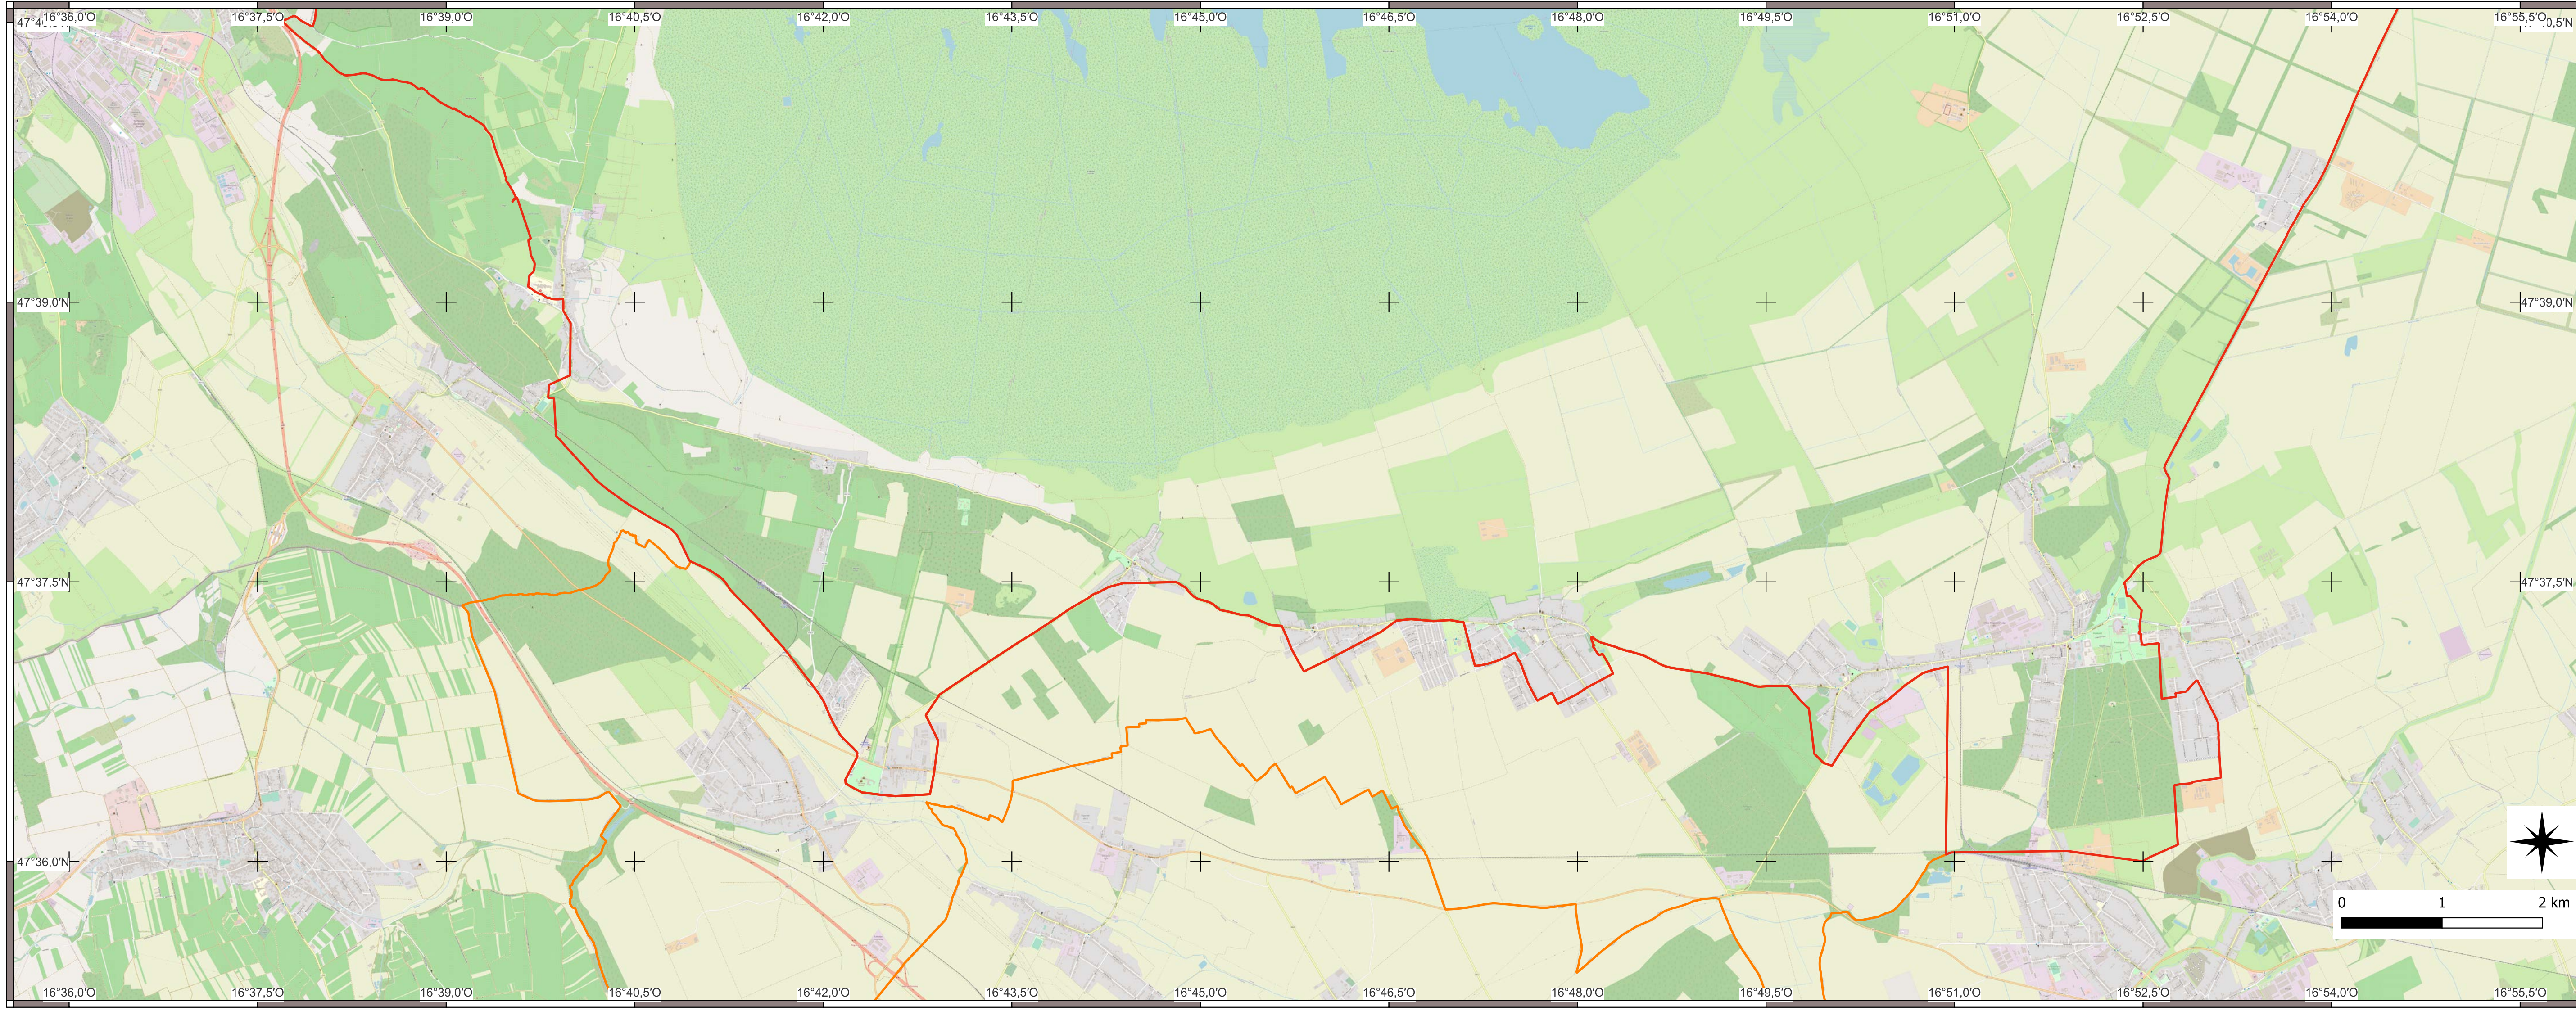

WORLD HERITAGE Fertő-Neusiedler See (772rev)

Map 1/7

- Boundary of the World Heritage property
- Buffer zone of the World Heritage property

Area of the property: 67,733,21 ha

Area of the buffer zones: 6,045.09 ha

WORLD HERITAGE Fertő-Neusiedler See (772rev)

Map 5/7

- Boundary of the World Heritage property
- Buffer zone of the World Heritage property

Area of the property: 67,733,21 ha
 Area of the buffer zones: 6,045.09 ha

Scale (large map): 1:50 000
 Coordinate system:
 EPSG: 3857 - WGS 84 / Pseudo-Mercator

Base map: OpenStreetMap,
 © OpenStreetMap Foundation, CC BY-SA 2.0
 Cartography: schimek plant, DI Michael Schimek, MA, A-3430 Tulln

WORLD HERITAGE Fertő-Neusiedler See (772rev)

Map 6/7

- Boundary of the World Heritage property
- Buffer zone of the World Heritage property

Area of the property: 67,733,21 ha

Area of the buffer zones: 6,045.09 ha