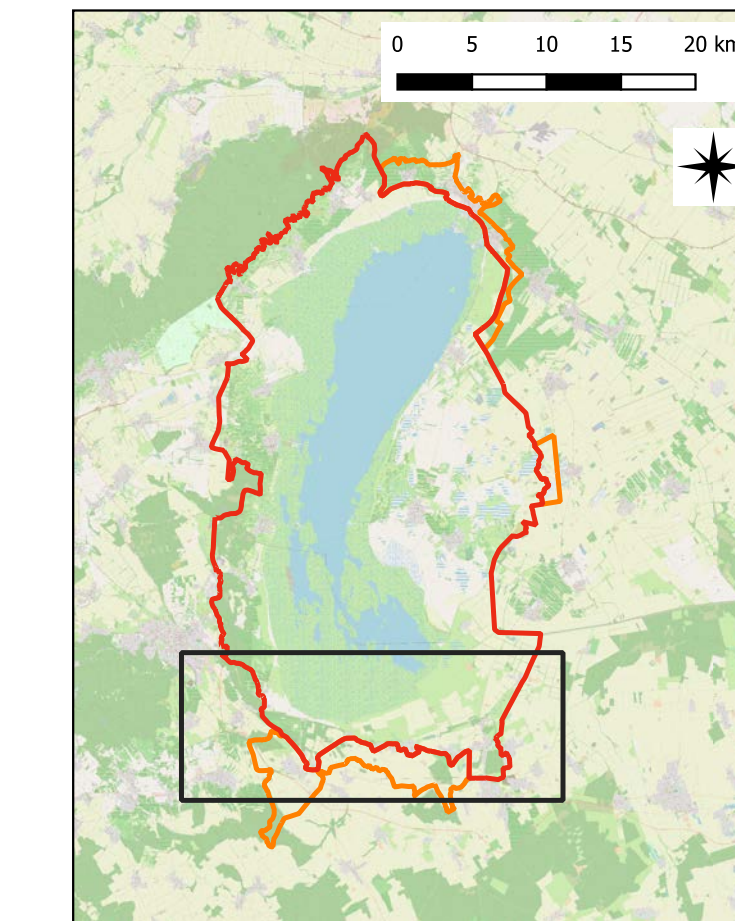

WORLD HERITAGE Fertő-Neusiedler See (772rev)

Map 1/7

- Boundary of the World Heritage property
- Buffer zone of the World Heritage property

Area of the property: 67,733,21 ha

Area of the buffer zones: 6,045.09 ha

WORLD HERITAGE Fertő-Neusiedler See (772rev)

Map 4/7

- Boundary of the World Heritage property
- Buffer zone of the World Heritage property

Area of the property: 67,733,21 ha

Area of the buffer zones: 6,045.09 ha

WORLD HERITAGE Fertő-Neusiedler See (772rev)

Map 5/7

- Boundary of the World Heritage property
- Buffer zone of the World Heritage property

Area of the property: 67,733,21 ha
 Area of the buffer zones: 6,045.09 ha

WORLD HERITAGE Fertő-Neusiedler See (772rev)

Map 6/7

- Boundary of the World Heritage property
- Buffer zone of the World Heritage property

Area of the property: 67,733,21 ha

Area of the buffer zones: 6,045.09 ha