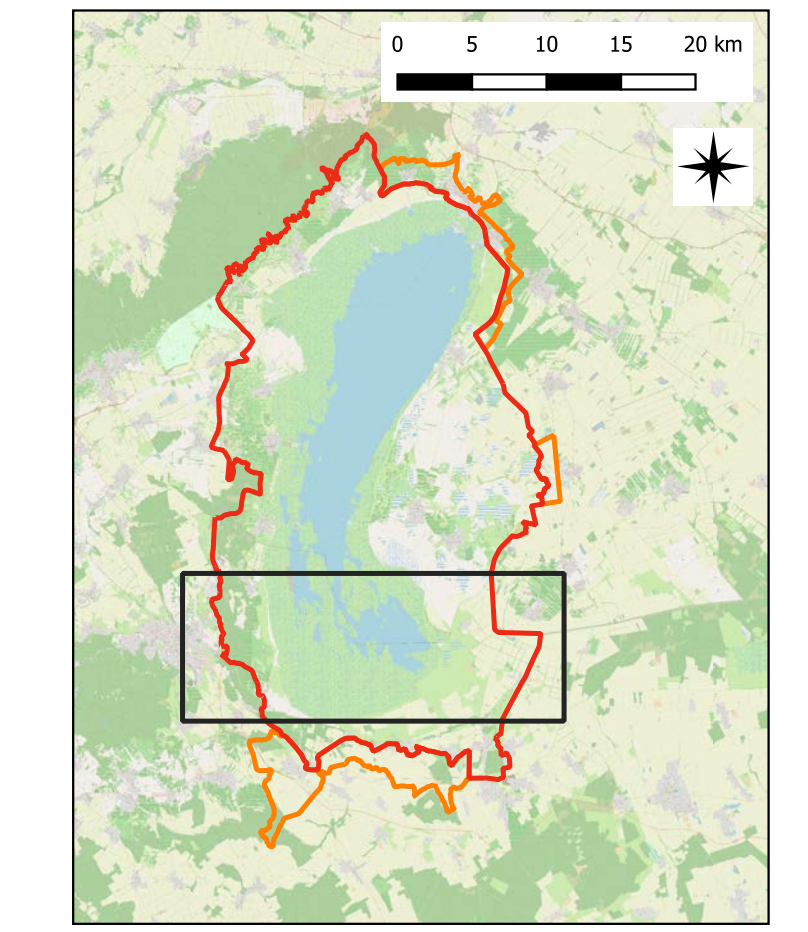

WORLD HERITAGE Fertő-Neusiedler See (772rev)

Map 1/7

- Boundary of the World Heritage property
- Buffer zone of the World Heritage property

Area of the property: 67,733,21 ha

Area of the buffer zones: 6,045.09 ha

WORLD HERITAGE Fertő-Neusiedler See (772rev)

Map 4/7

- Boundary of the World Heritage property
- Buffer zone of the World Heritage property

Area of the property: 67,733,21 ha

Area of the buffer zones: 6,045.09 ha

Scale (large map): 1:50 000

Coordinate system:
EPSG: 3857 - WGS 84 / Pseudo-Mercator

Base map: OpenStreetMap,
© OpenStreetMap Foundation, CC BY-SA 2.0

Cartography: schimek plant, DI Michael Schimek, MA, A-3430 Tulln

WORLD HERITAGE Fertő-Neusiedler See (772rev)

Map 5/7

- Boundary of the World Heritage property
- Buffer zone of the World Heritage property

Area of the property: 67,733,21 ha
 Area of the buffer zones: 6,045.09 ha