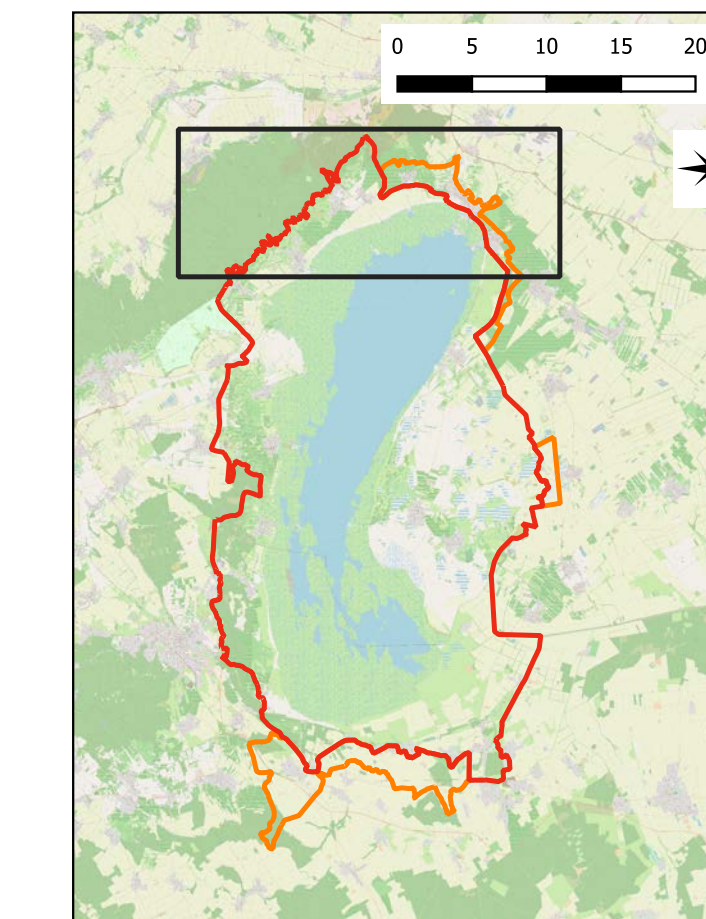

WORLD HERITAGE Fertő-Neusiedler See (772rev)

Map 1/7

- Boundary of the World Heritage property
- Buffer zone of the World Heritage property

Area of the property: 67,733,21 ha

Area of the buffer zones: 6,045.09 ha

Scale (large map): 1:50 000

Coordinate system:
EPSG: 3857 - WGS 84 / Pseudo-Mercator

Base map: OpenStreetMap,
© OpenStreetMap Foundation, CC BY-SA 2.0

Cartography: schimek plant, DI Michael Schimek, MA, A-3430 Tulln

WORLD HERITAGE Fertő-Neusiedler See (772rev)

Map 2/7

- Boundary of the World Heritage property
- Buffer zone of the World Heritage property

Area of the property: 67,733,21 ha
Area of the buffer zones: 6,045.09 ha

WORLD HERITAGE Fertő-Neusiedler See (772rev)

Map 3/7

- Boundary of the World Heritage property
- Buffer zone of the World Heritage property

Area of the property: 67,733,21 ha

Area of the buffer zones: 6,045.09 ha