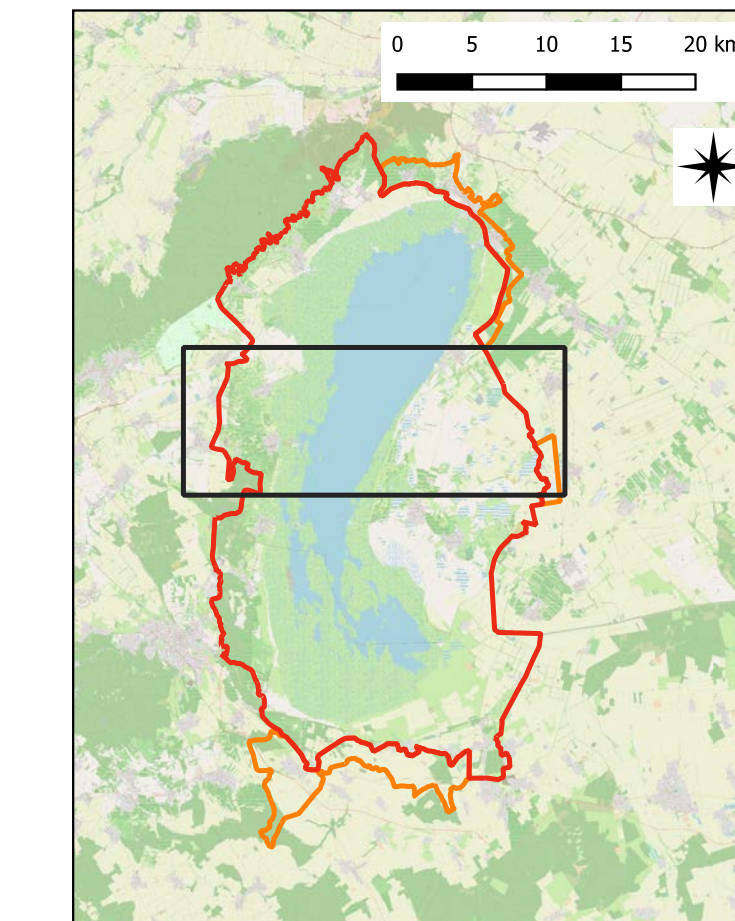

WORLD HERITAGE Fertő-Neusiedler See (772rev)

Map 1/7

- Boundary of the World Heritage property
- Buffer zone of the World Heritage property

Area of the property: 67,733,21 ha

Area of the buffer zones: 6,045.09 ha

WORLD HERITAGE Fertő-Neusiedler See (772rev)

Map 2/7

- Boundary of the World Heritage property
- Buffer zone of the World Heritage property

Area of the property: 67,733,21 ha
Area of the buffer zones: 6,045.09 ha

Scale (large map): 1:50 000
Coordinate system:
EPSG: 3857 - WGS 84 / Pseudo-Mercator

Base map: OpenStreetMap,
© OpenStreetMap Foundation, CC BY-SA 2.0
Cartography: schimek plant, DI Michael Schimek, MA, A-3430 Tulln

WORLD HERITAGE Fertő-Neusiedler See (772rev)

Map 3/7

- Boundary of the World Heritage property
- Buffer zone of the World Heritage property

Area of the property: 67,733,21 ha

Area of the buffer zones: 6,045.09 ha