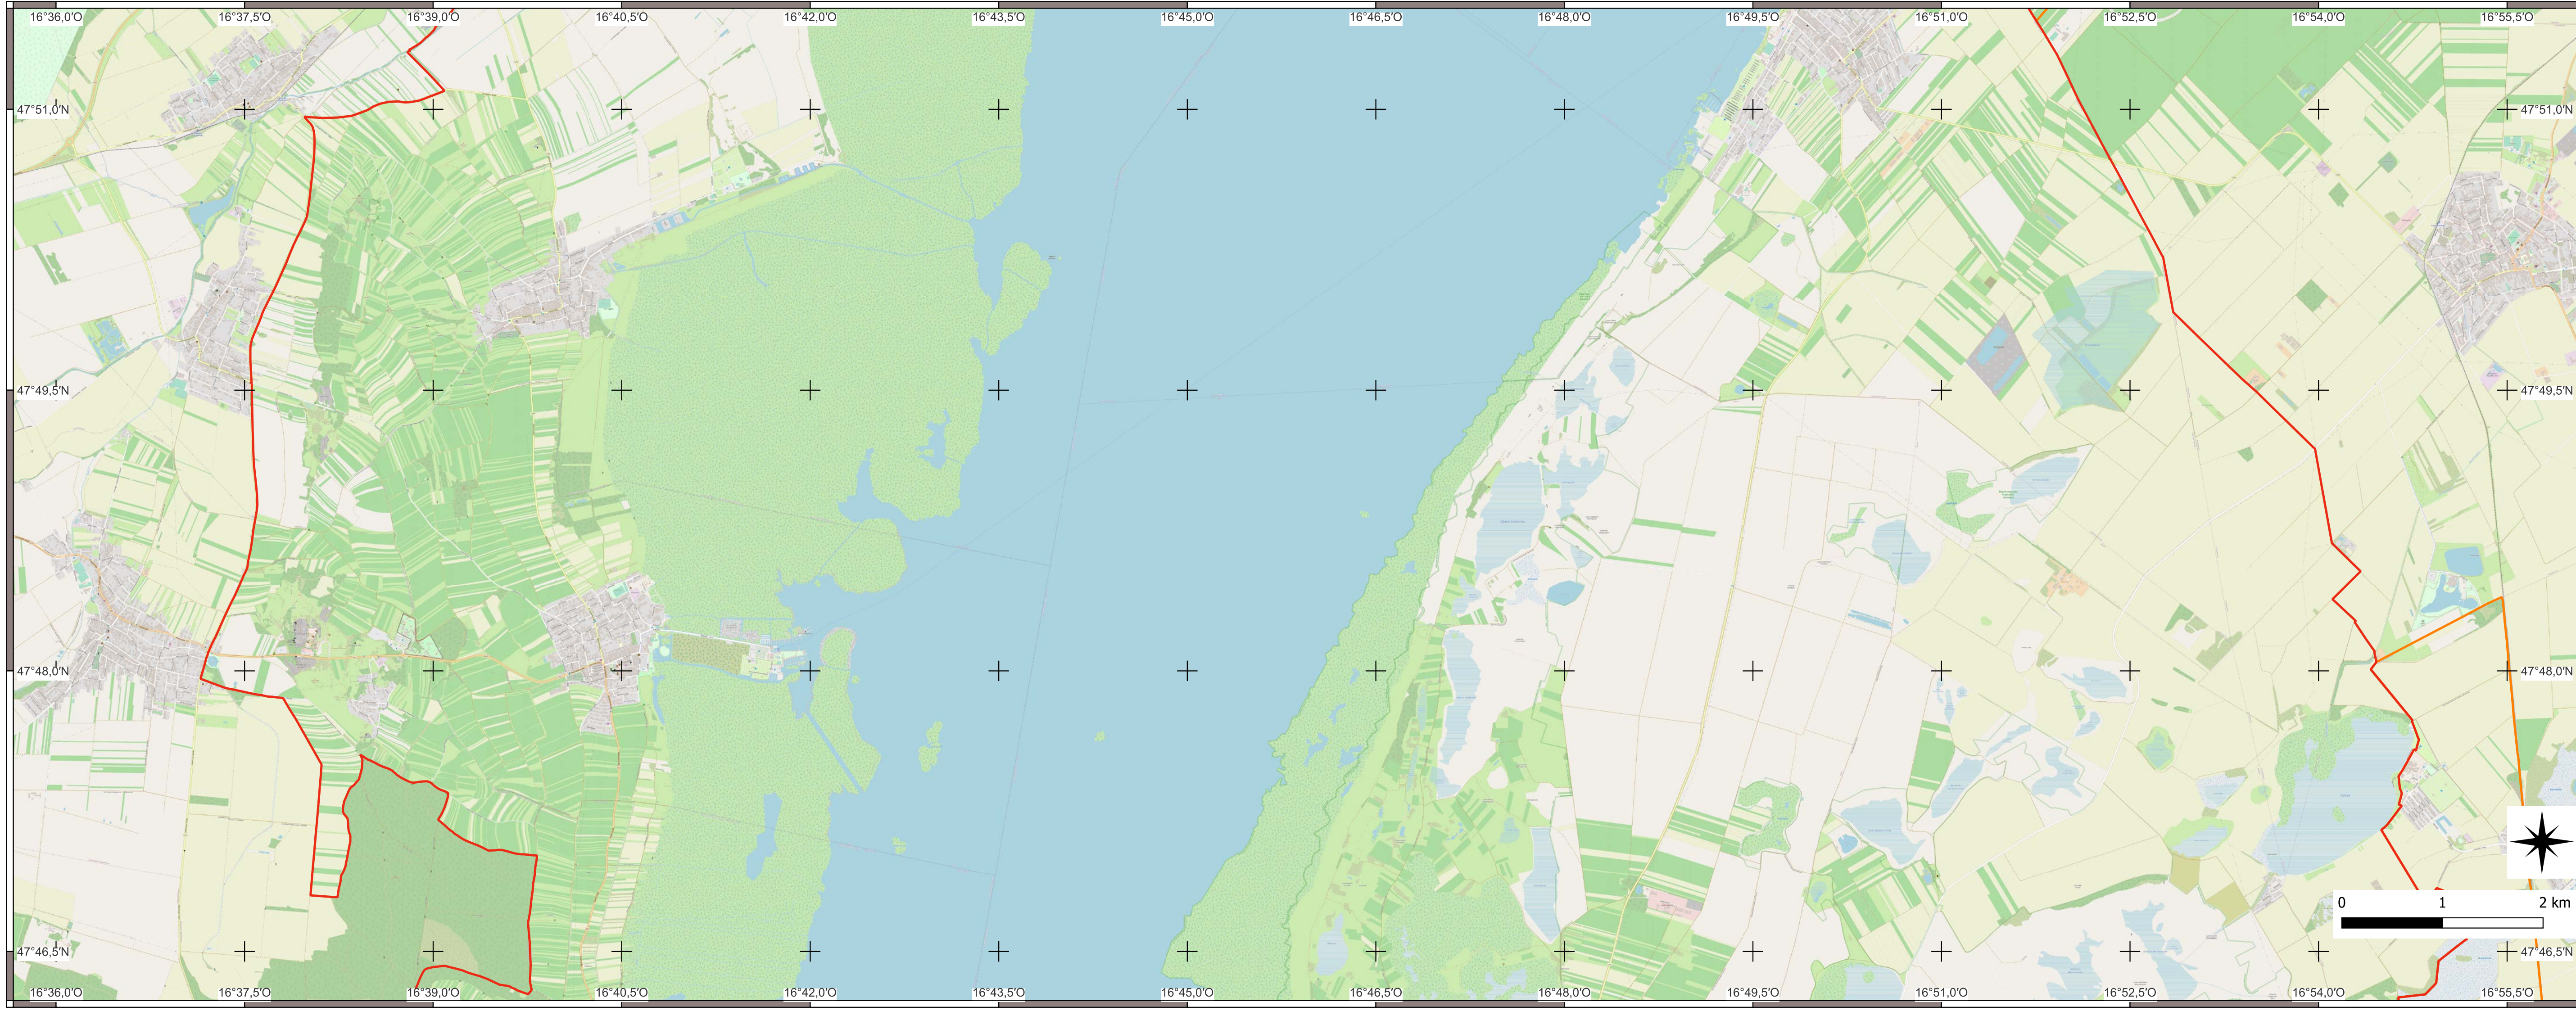

WORLD HERITAGE Fertő-Neusiedler See (772rev)

Map 1/7

- Boundary of the World Heritage property
- Buffer zone of the World Heritage property

Area of the property: 67,733,21 ha

Area of the buffer zones: 6,045.09 ha

WORLD HERITAGE Fertő-Neusiedler See (772rev)

Map 2/7

- Boundary of the World Heritage property
- Buffer zone of the World Heritage property

Area of the property: 67,733,21 ha
Area of the buffer zones: 6,045.09 ha

Scale (large map): 1:50 000
Coordinate system:
EPSG: 3857 - WGS 84 / Pseudo-Mercator

Base map: OpenStreetMap,
© OpenStreetMap Foundation, CC BY-SA 2.0
Cartography: schimek plant, DI Michael Schimek, MA, A-3430 Tulln

WORLD HERITAGE Fertő-Neusiedler See (772rev)

Map 3/7

- Boundary of the World Heritage property
- Buffer zone of the World Heritage property

Area of the property: 67,733,21 ha

Area of the buffer zones: 6,045.09 ha