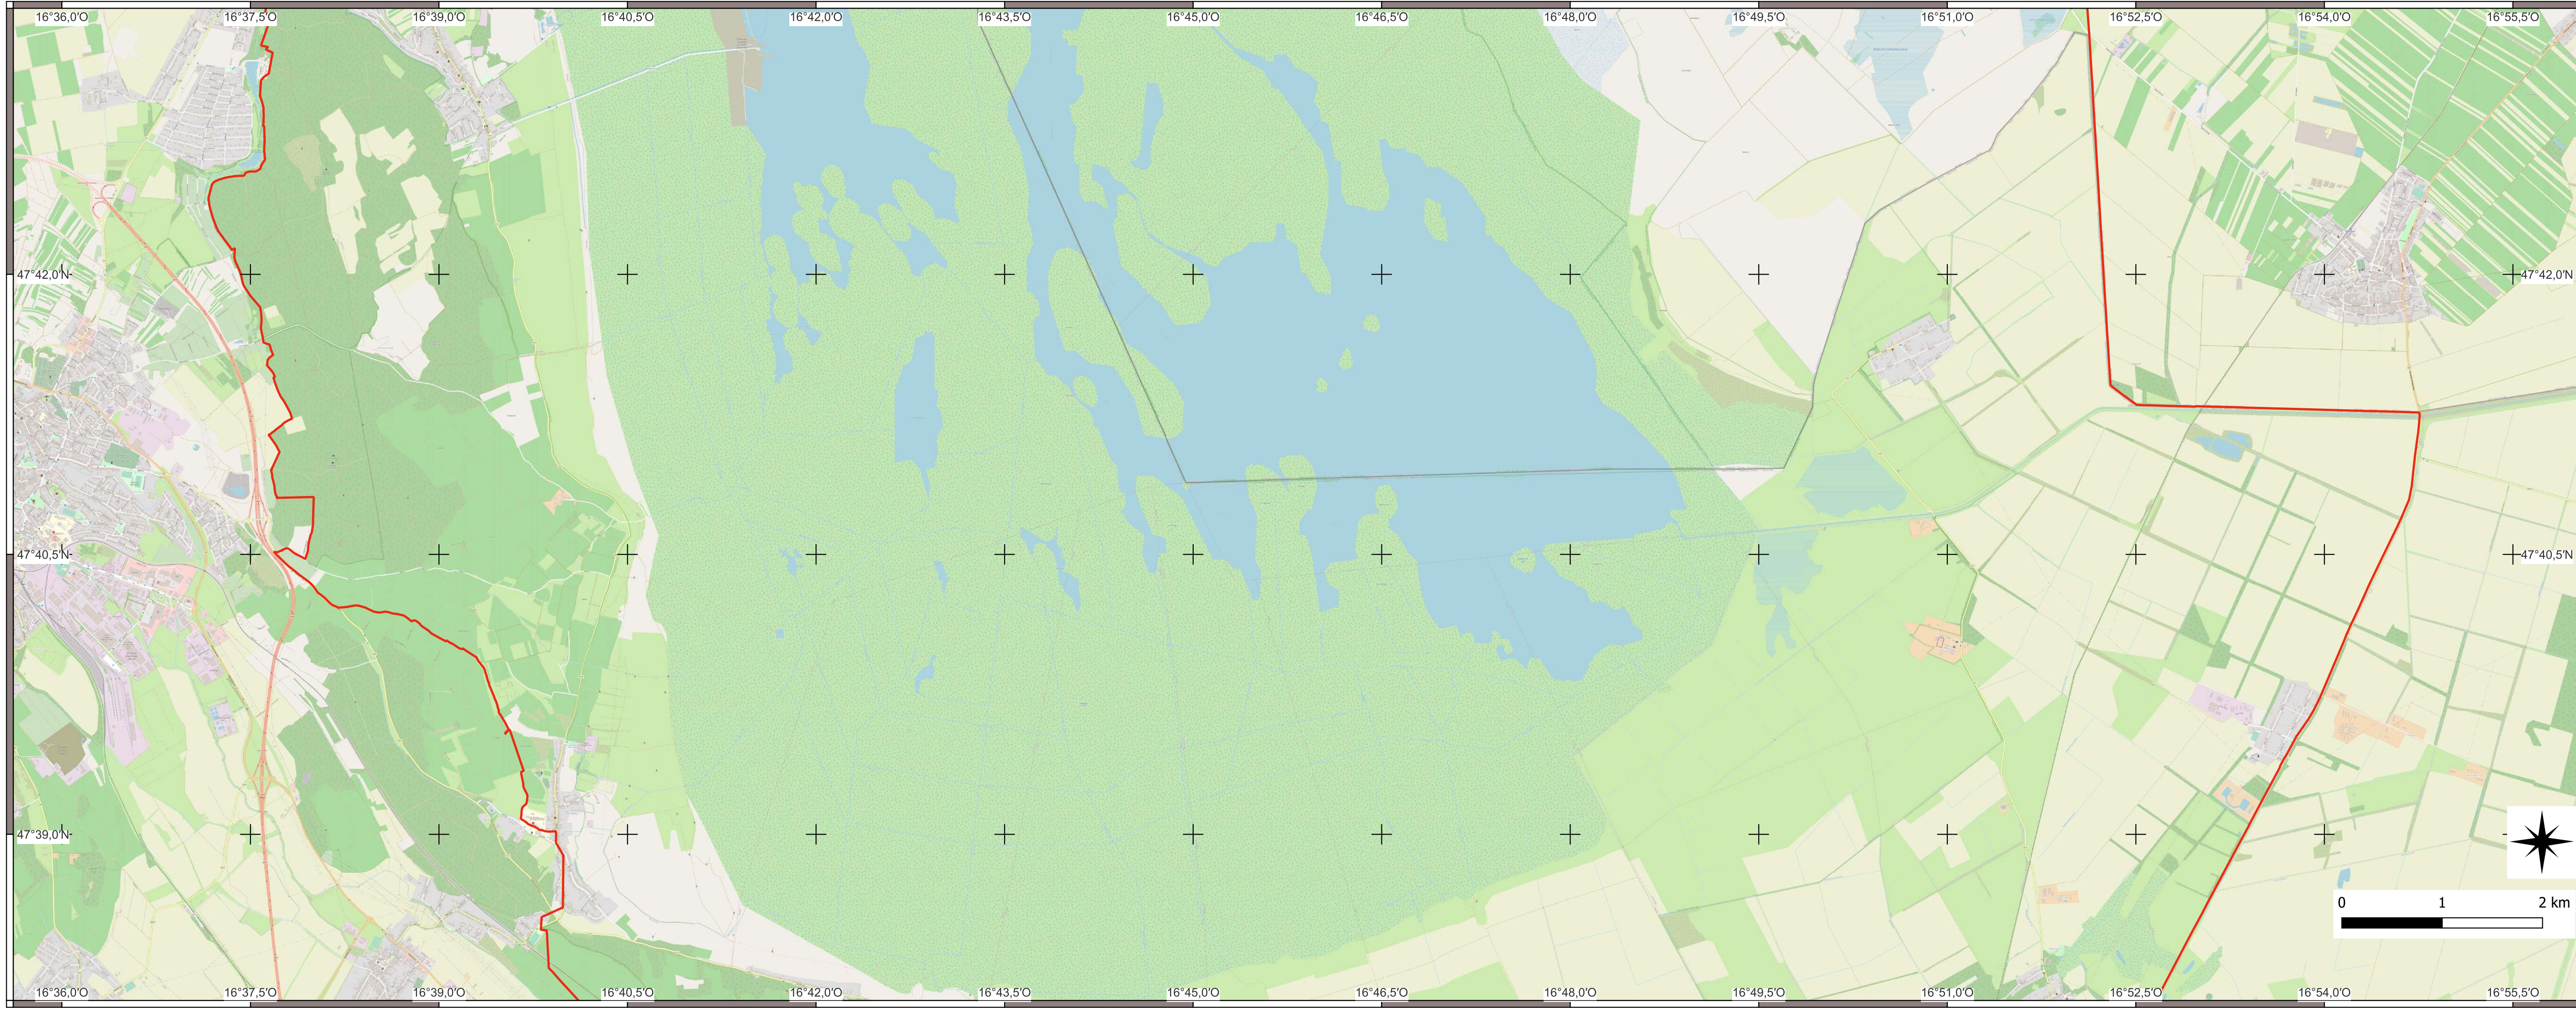

WORLD HERITAGE Fertő-Neusiedler See (772rev)

Map 1/7

- Boundary of the World Heritage property
- Buffer zone of the World Heritage property

Area of the property: 67,733,21 ha

Area of the buffer zones: 6,045.09 ha

WORLD HERITAGE Fertő-Neusiedler See (772rev)

Map 4/7

- Boundary of the World Heritage property
- Buffer zone of the World Heritage property

Area of the property: 67,733,21 ha

Area of the buffer zones: 6,045.09 ha

Scale (large map): 1:50 000

Coordinate system:
EPSG: 3857 - WGS 84 / Pseudo-Mercator

Base map: OpenStreetMap,
© OpenStreetMap Foundation, CC BY-SA 2.0

Cartography: schimek plant, DI Michael Schimek, MA, A-3430 Tulln

WORLD HERITAGE Fertő-Neusiedler See (772rev)

Map 5/7

- Boundary of the World Heritage property
- Buffer zone of the World Heritage property

Area of the property: 67,733,21 ha
 Area of the buffer zones: 6,045.09 ha