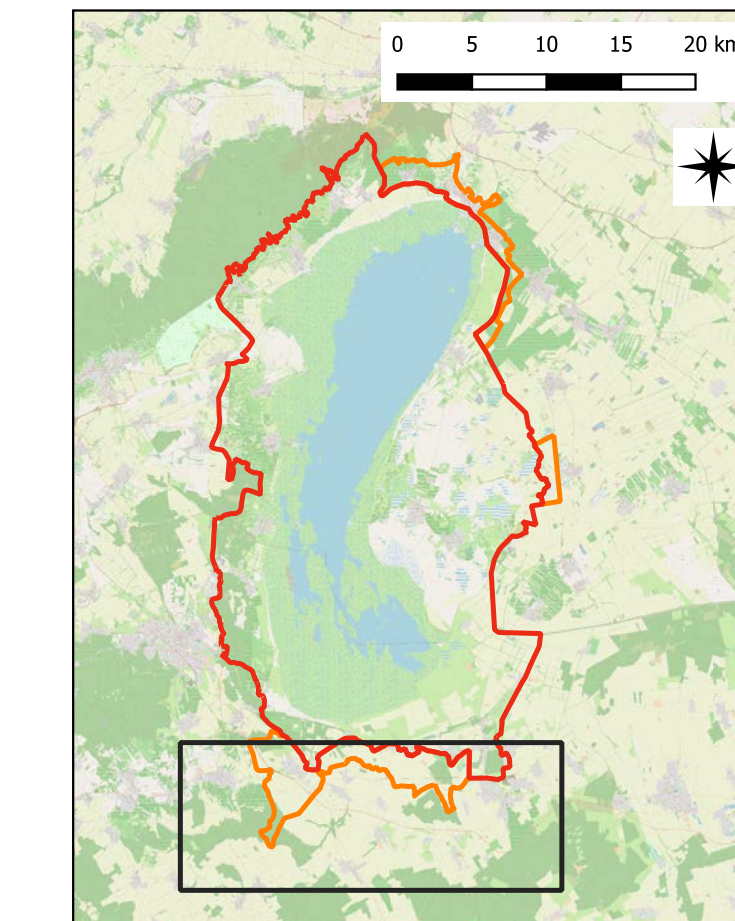

WORLD HERITAGE Fertő-Neusiedler See (772rev)

Map 1/7

- Boundary of the World Heritage property
- Buffer zone of the World Heritage property

Area of the property: 67,733,21 ha

Area of the buffer zones: 6,045.09 ha

WORLD HERITAGE Fertő-Neusiedler See (772rev)

Map 6/7

- Boundary of the World Heritage property
- Buffer zone of the World Heritage property

Area of the property: 67,733,21 ha

Area of the buffer zones: 6,045.09 ha

Scale (large map): 1:50 000

Coordinate system:
EPSG: 3857 - WGS 84 / Pseudo-Mercator

Base map: OpenStreetMap,
© OpenStreetMap Foundation, CC BY-SA 2.0

Cartography: schimek plant, DI Michael Schimek, MA, A-3430 Tulln

WORLD HERITAGE

Fertő-Neusiedler See (772rev)

Map 7/7

- Boundary of the World Heritage property
- Buffer zone of the World Heritage property

Area of the property: 67,733,21 ha
 Area of the buffer zones: 6,045.09 ha