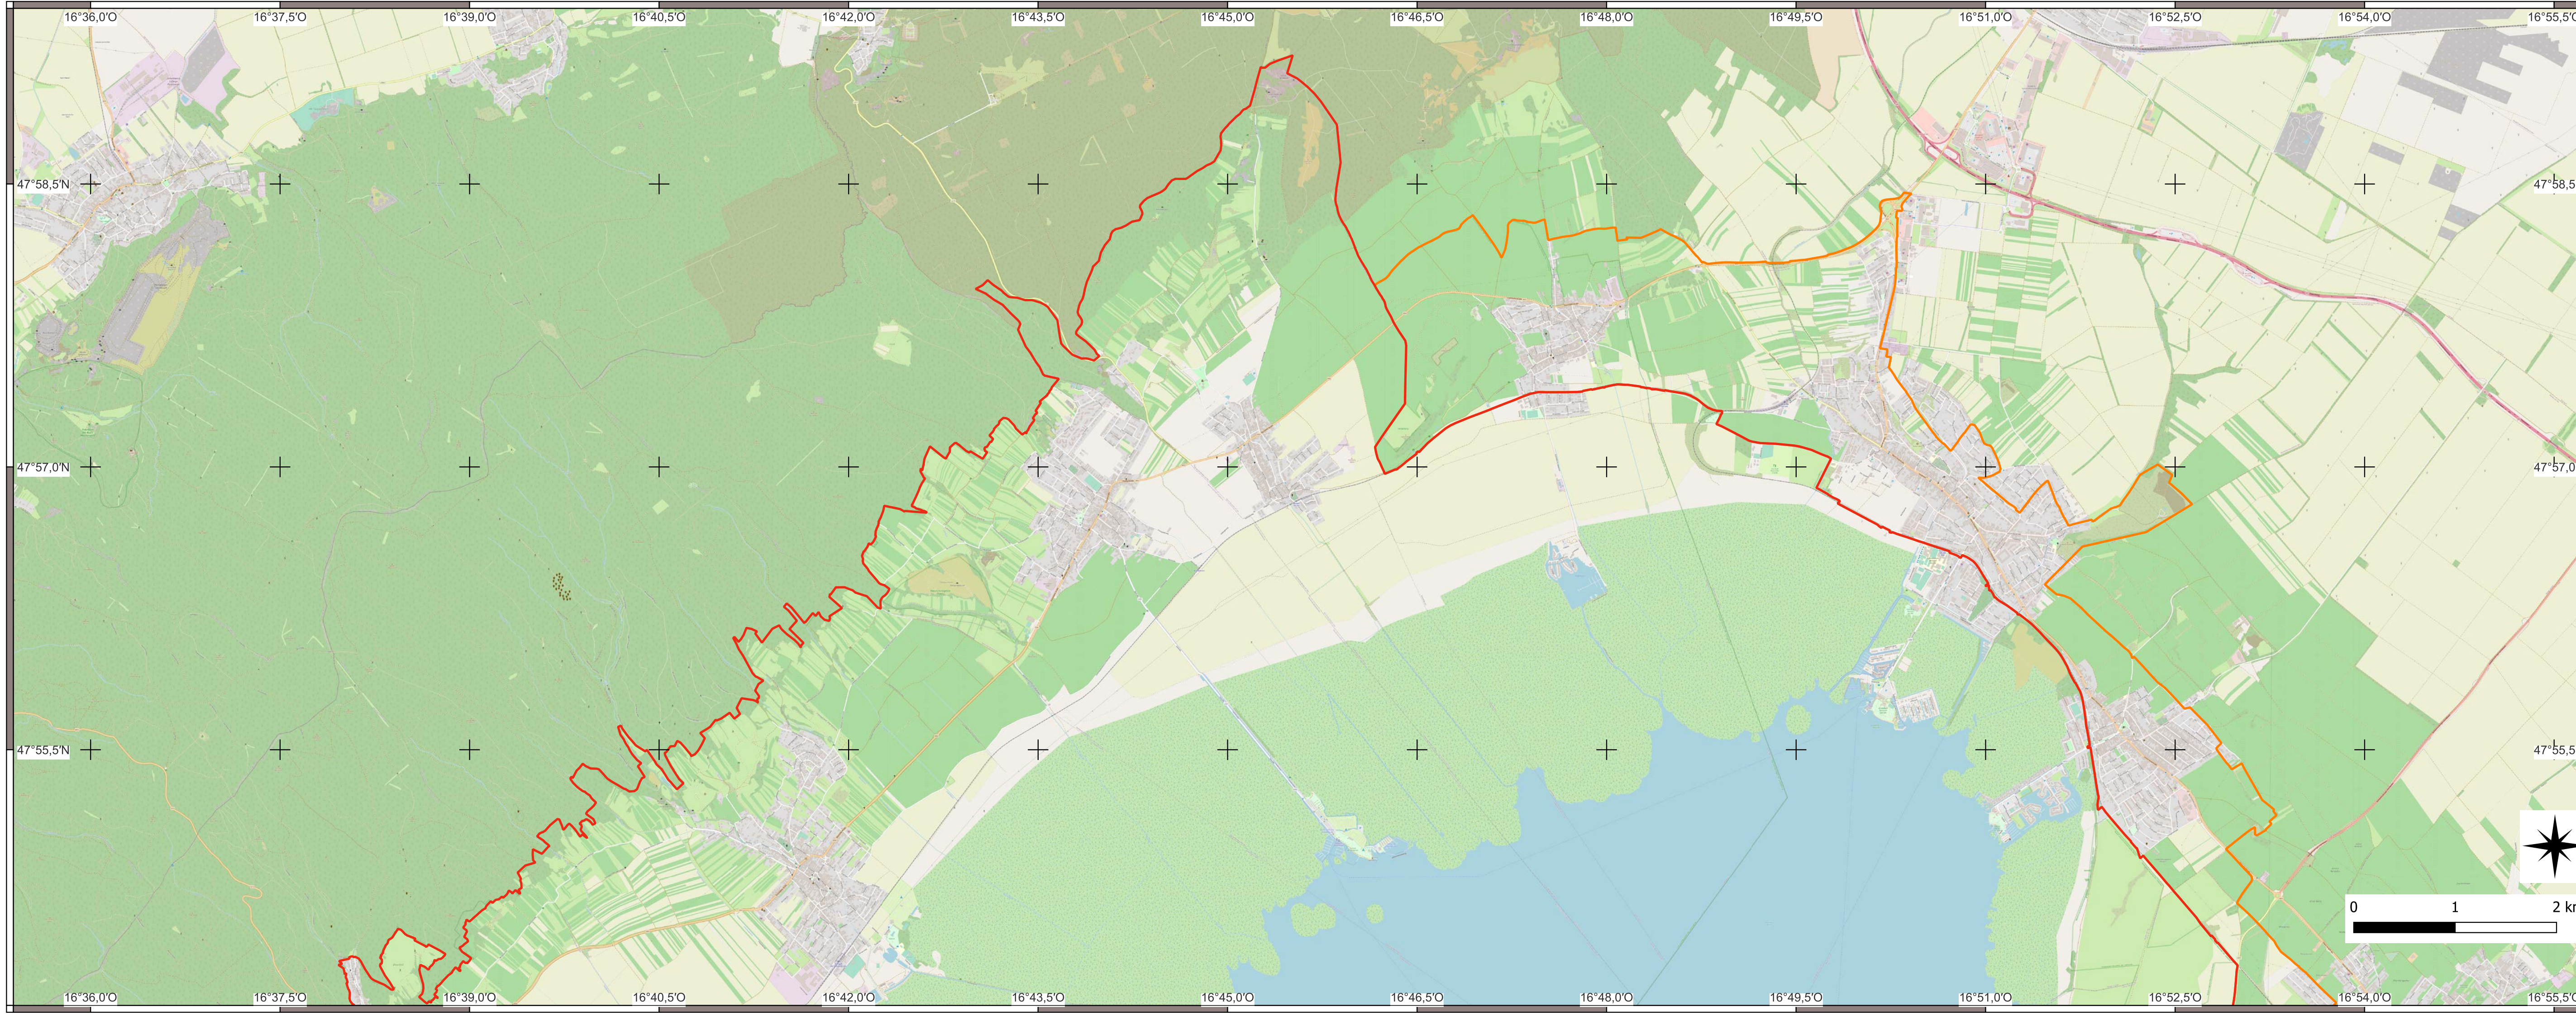

WORLD HERITAGE Fertő-Neusiedler See (772rev)

Map 1/7

- Boundary of the World Heritage property
- Buffer zone of the World Heritage property

Area of the property: 67,733,21 ha

Area of the buffer zones: 6,045.09 ha

Scale (large map): 1:50 000

Coordinate system:
EPSG: 3857 - WGS 84 / Pseudo-Mercator

Base map: OpenStreetMap,
© OpenStreetMap Foundation, CC BY-SA 2.0

Cartography: schimek plant, DI Michael Schimek, MA, A-3430 Tulln

WORLD HERITAGE Fertő-Neusiedler See (772rev)

Map 2/7

- Boundary of the World Heritage property
- Buffer zone of the World Heritage property

Area of the property: 67,733,21 ha
Area of the buffer zones: 6,045.09 ha

WORLD HERITAGE Fertő-Neusiedler See (772rev)

Map 3/7

- Boundary of the World Heritage property
- Buffer zone of the World Heritage property

Area of the property: 67,733,21 ha

Area of the buffer zones: 6,045.09 ha