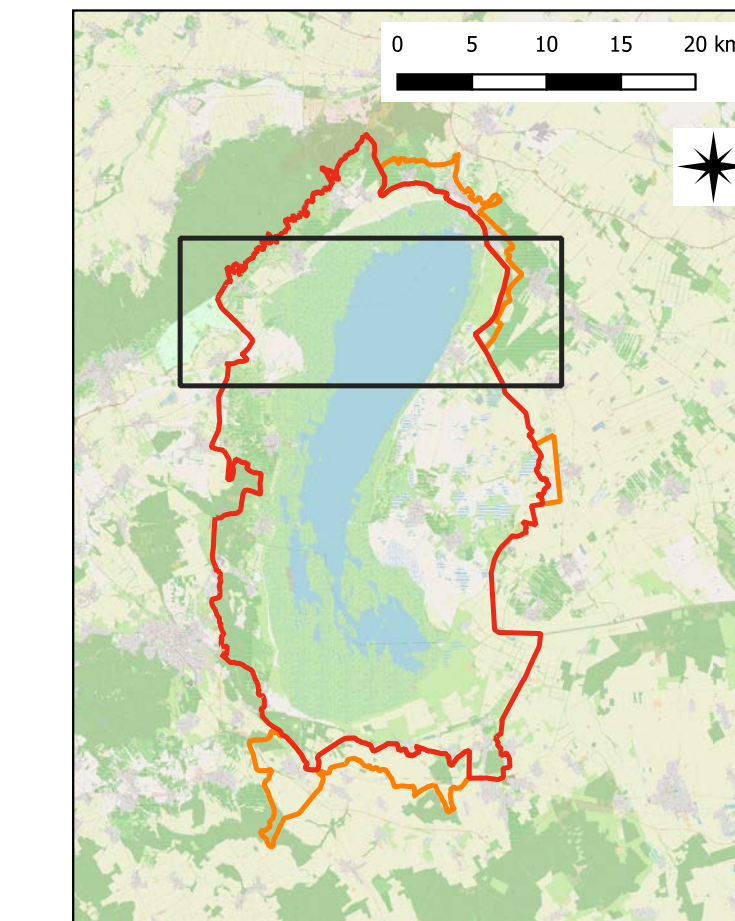

WORLD HERITAGE Fertő-Neusiedler See (772rev)

Map 1/7

- Boundary of the World Heritage property
- Buffer zone of the World Heritage property

Area of the property: 67,733,21 ha

Area of the buffer zones: 6,045.09 ha

Scale (large map): 1:50 000

Coordinate system:
EPSG: 3857 - WGS 84 / Pseudo-Mercator

Base map: OpenStreetMap,
© OpenStreetMap Foundation, CC BY-SA 2.0

Cartography: schimek plant, DI Michael Schimek, MA, A-3430 Tulln

WORLD HERITAGE Fertő-Neusiedler See (772rev)

Map 2/7

- Boundary of the World Heritage property
- Buffer zone of the World Heritage property

Area of the property: 67,733,21 ha
Area of the buffer zones: 6,045.09 ha

WORLD HERITAGE Fertő-Neusiedler See (772rev)

Map 3/7

- Boundary of the World Heritage property
- Buffer zone of the World Heritage property

Area of the property: 67,733,21 ha

Area of the buffer zones: 6,045.09 ha