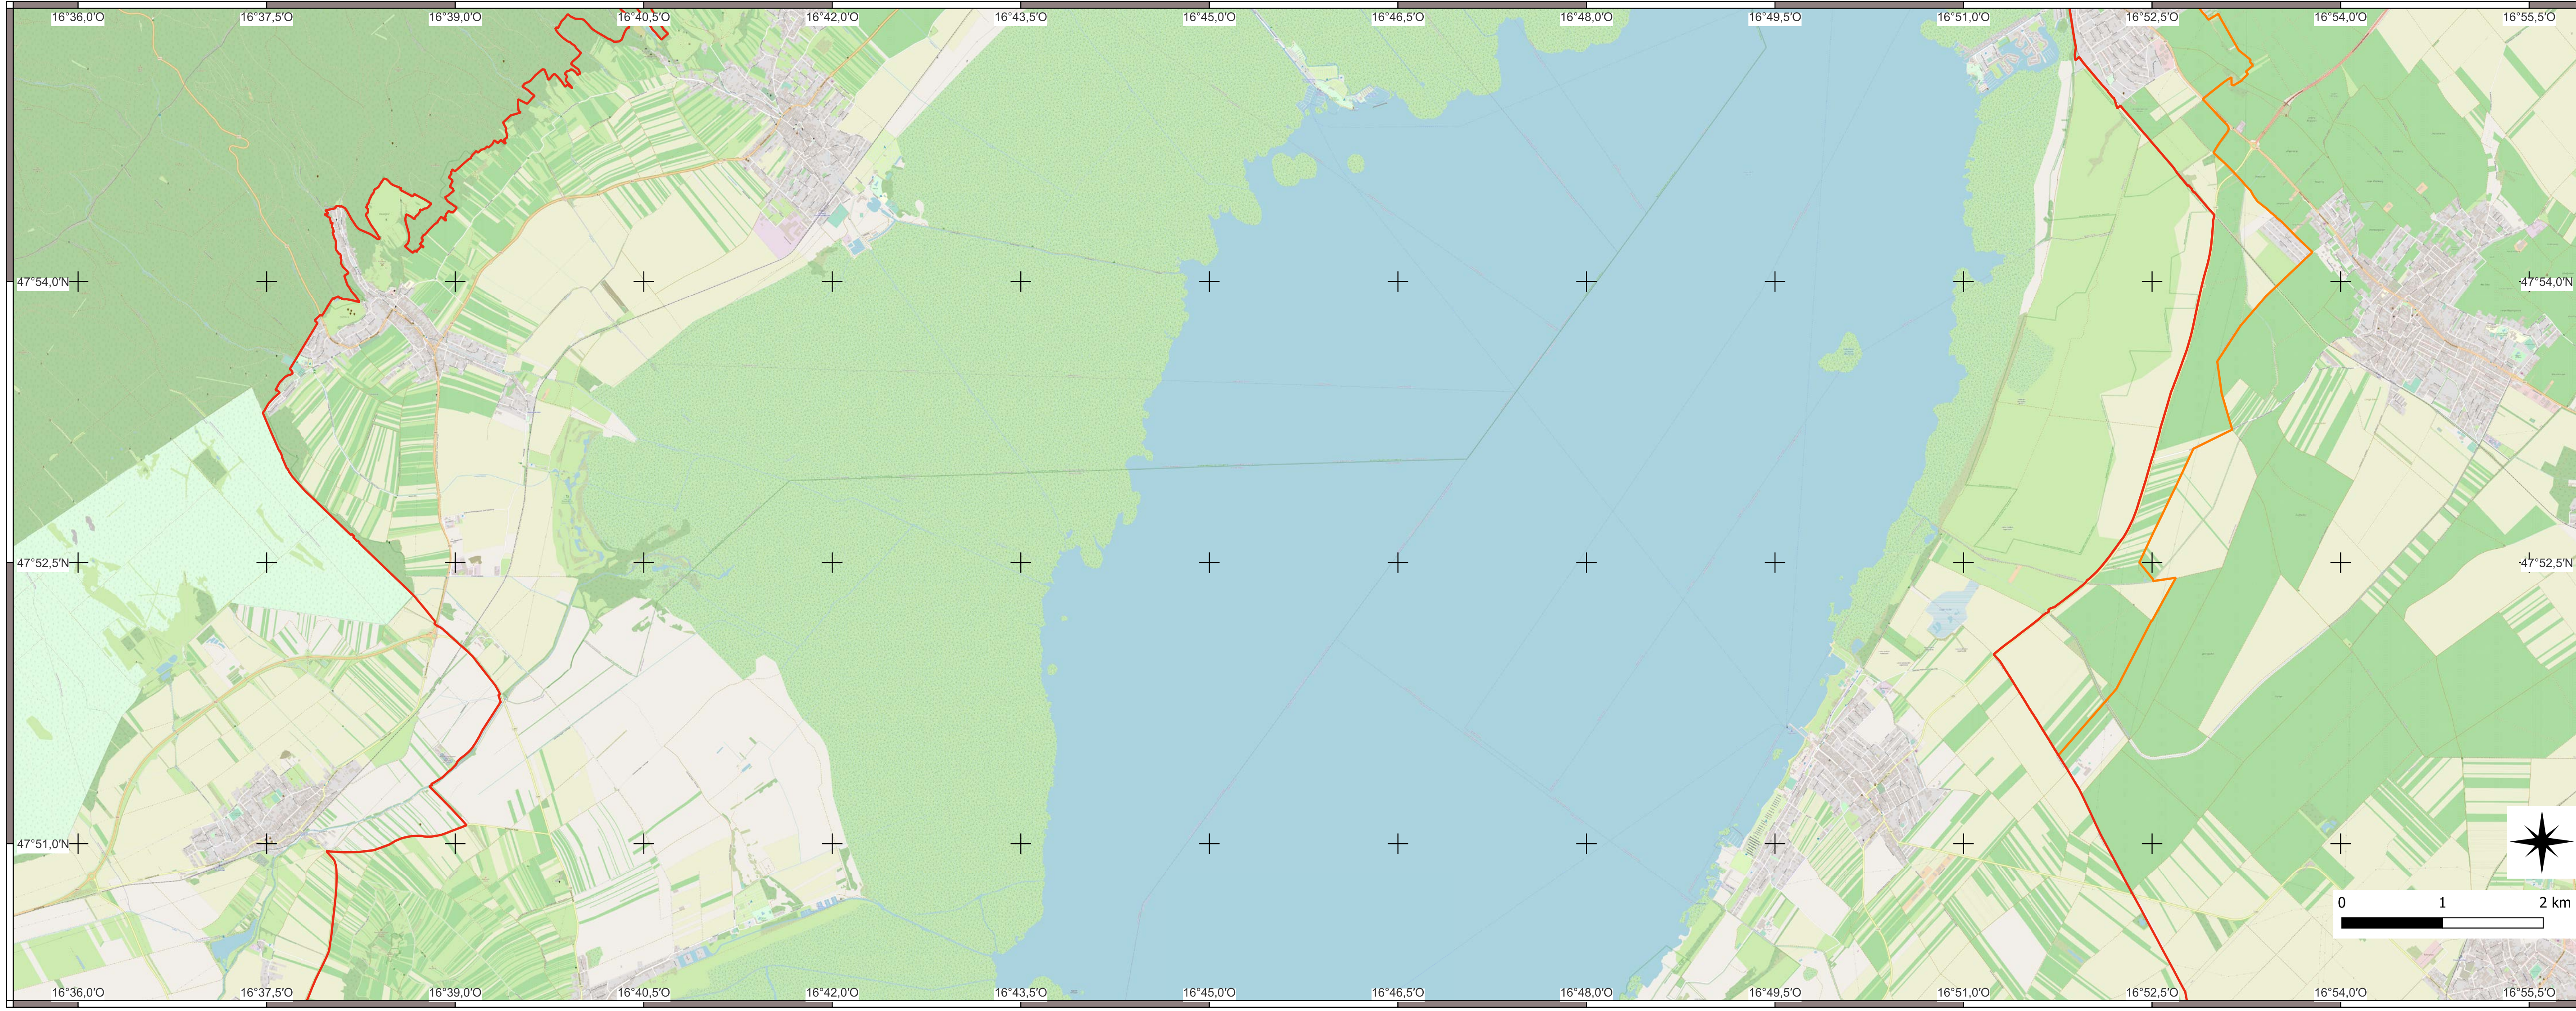

WORLD HERITAGE Fertő-Neusiedler See (772rev)

Map 1/7

- Boundary of the World Heritage property
- Buffer zone of the World Heritage property

Area of the property: 67,733,21 ha

Area of the buffer zones: 6,045.09 ha

WORLD HERITAGE Fertő-Neusiedler See (772rev)

Map 2/7

- Boundary of the World Heritage property
- Buffer zone of the World Heritage property

Area of the property: 67,733,21 ha
Area of the buffer zones: 6,045.09 ha

Scale (large map): 1:50 000
Coordinate system:
EPSG: 3857 - WGS 84 / Pseudo-Mercator

Base map: OpenStreetMap,
© OpenStreetMap Foundation, CC BY-SA 2.0
Cartography: schimek plant, DI Michael Schimek, MA, A-3430 Tulln

WORLD HERITAGE Fertő-Neusiedler See (772rev)

Map 3/7

- Boundary of the World Heritage property
- Buffer zone of the World Heritage property

Area of the property: 67,733,21 ha

Area of the buffer zones: 6,045.09 ha