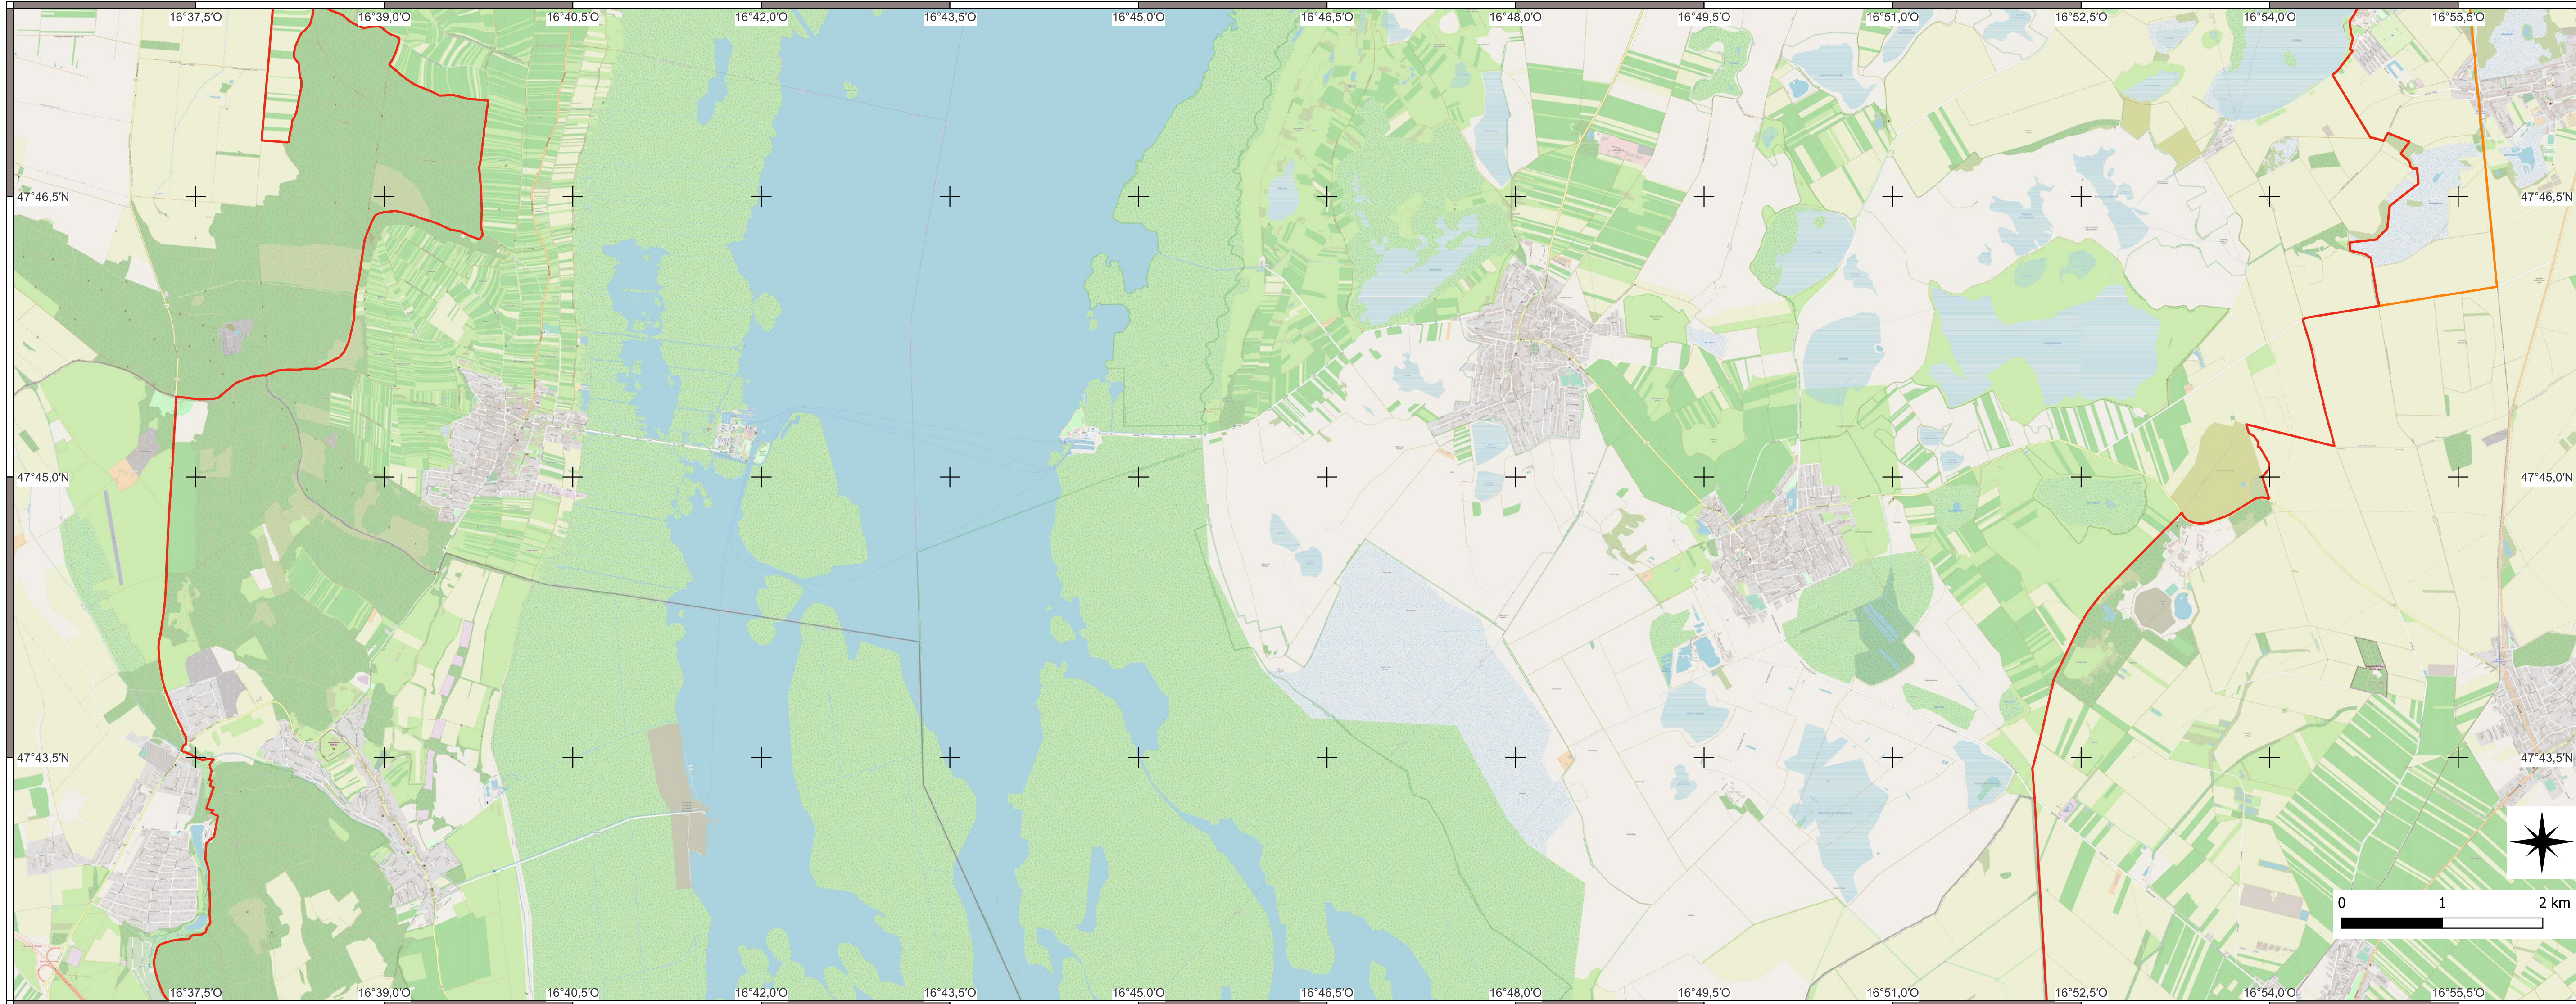

WORLD HERITAGE Fertő-Neusiedler See (772rev)

Map 2/7

- Boundary of the World Heritage property
- Buffer zone of the World Heritage property

Area of the property: 67,733,21 ha
Area of the buffer zones: 6,045.09 ha

WORLD HERITAGE Fertő-Neusiedler See (772rev)

Map 3/7

- Boundary of the World Heritage property
- Buffer zone of the World Heritage property

Area of the property: 67,733,21 ha

Area of the buffer zones: 6,045.09 ha

Scale (large map): 1:50 000

Coordinate system:
EPSG: 3857 - WGS 84 / Pseudo-Mercator

Base map: OpenStreetMap,
© OpenStreetMap Foundation, CC BY-SA 2.0

Cartography: schimek plant, DI Michael Schimek, MA, A-3430 Tulln

WORLD HERITAGE Fertő-Neusiedler See (772rev)

Map 4/7

- Boundary of the World Heritage property
- Buffer zone of the World Heritage property

Area of the property: 67,733,21 ha

Area of the buffer zones: 6,045.09 ha