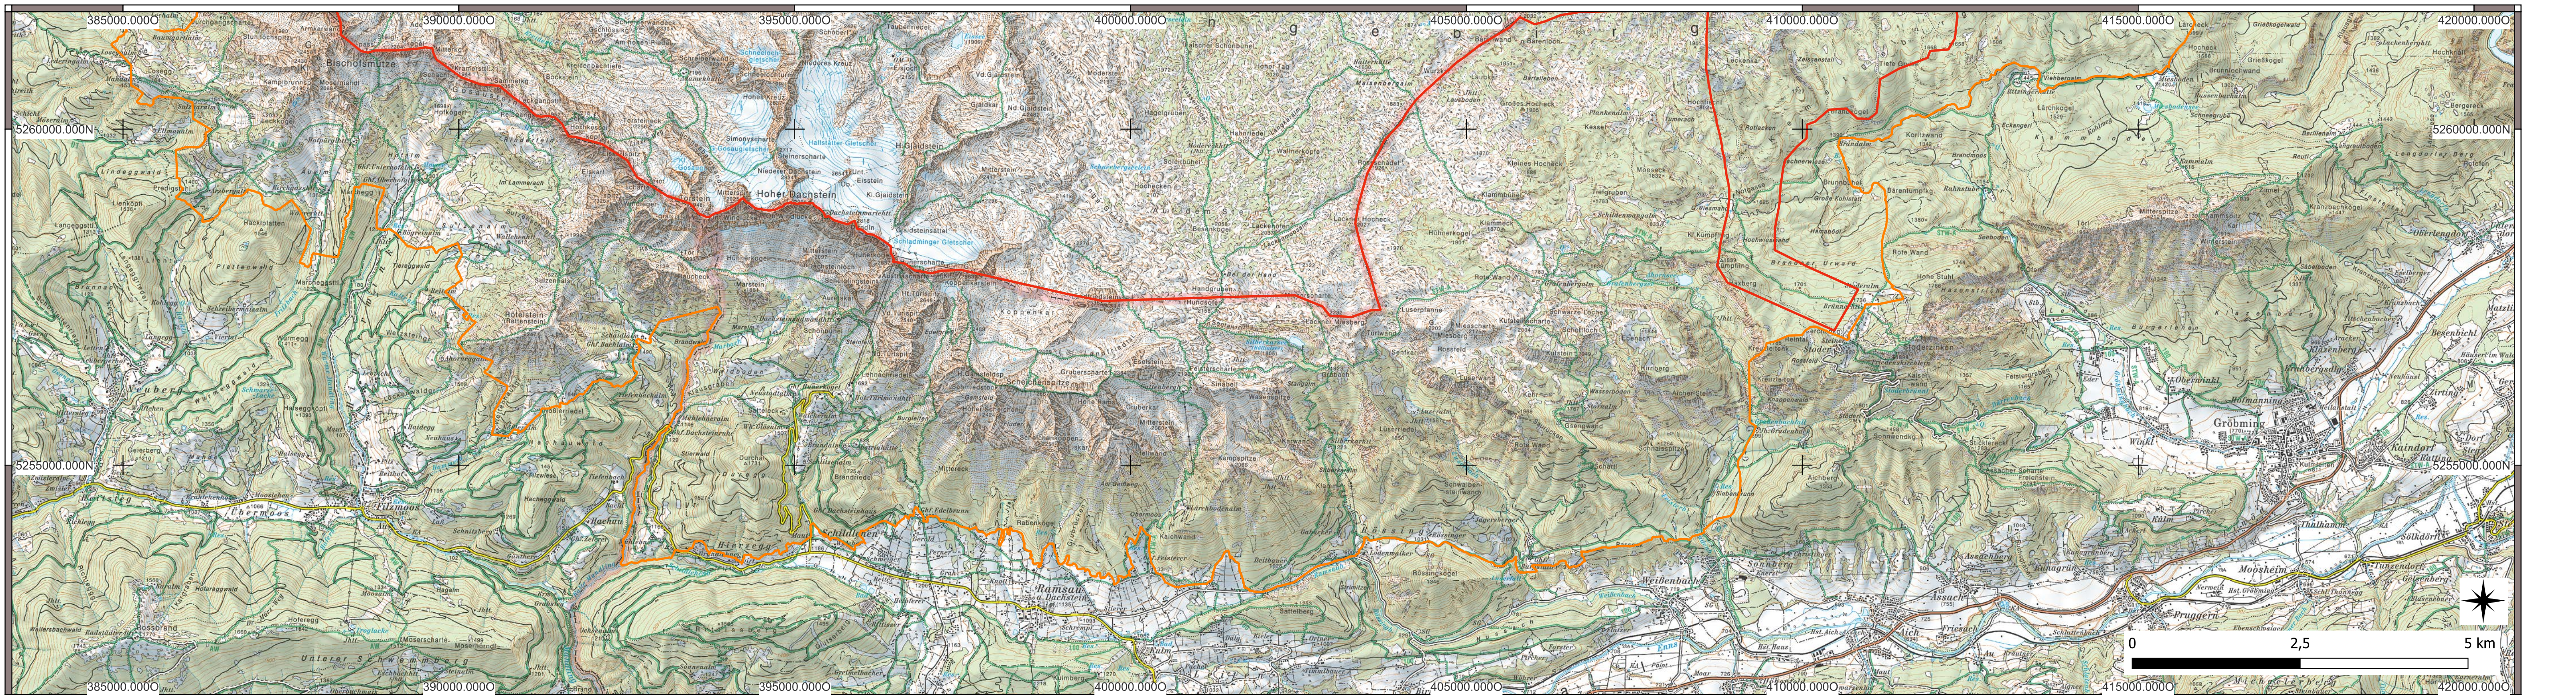

WORLD HERITAGE

Hallstatt-Dachstein / Salzkammergut Cultural Landscape (806)

Map 4/6

Area of the property:
28,323.95 ha

Area of the buffer zone:
20,999.19 ha

- Boundary of the World Heritage property
- Buffer zone of the World Heritage property

WORLD HERITAGE

Hallstatt-Dachstein / Salzkammergut Cultural Landscape (806)

Map 5/6

Area of the property:
28,323.95 ha

Area of the buffer zone:
20,999.19 ha

- Boundary of the World Heritage property
- Buffer zone of the World Heritage property

Scale (large map): 1:50 000

Coordinate system: EPSG 31259 MGI / Austria GK M34

Base map: Kartographisches Modell 1:50.000 - Raster
© Bundesamt für Eich- und Vermessungswesen (BEV), CC-BY-4.0

Cartography: schimek plant, DI Michael Schimek, MA, A-3430 Tulln

WORLD HERITAGE

Hallstatt-Dachstein / Salzkammergut Cultural Landscape (806)

Map 6/6

Area of the property:
28,323.95 ha

Area of the buffer zone:
20,999.19 ha

- Boundary of the World Heritage property
- Buffer zone of the World Heritage property