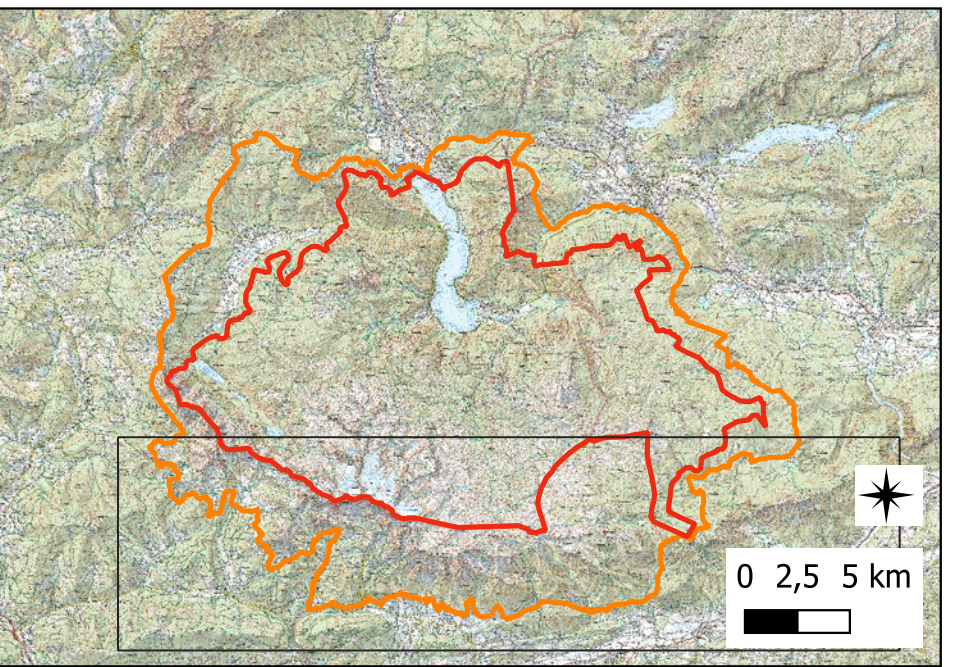

WORLD HERITAGE

Hallstatt-Dachstein / Salzkammergut Cultural Landscape (806)

Map 5/6

Area of the property:
28,323.95 ha

Area of the buffer zone:
20,999.19 ha

- Boundary of the World Heritage property
- Buffer zone of the World Heritage property

Scale (large map): 1:50 000

Coordinate system: EPSG 31259 MGI / Austria GK M34

Base map: Kartographisches Modell 1:50.000 - Raster
© Bundesamt für Eich- und Vermessungswesen (BEV), CC-BY-4.0

Cartography: schimek plant, DI Michael Schimek, MA, A-3430 Tulln

WORLD HERITAGE

Hallstatt-Dachstein / Salzkammergut Cultural Landscape (806)

Map 6/6

Area of the property:
28,323.95 ha

Area of the buffer zone:
20,999.19 ha

- Boundary of the World Heritage property
- Buffer zone of the World Heritage property