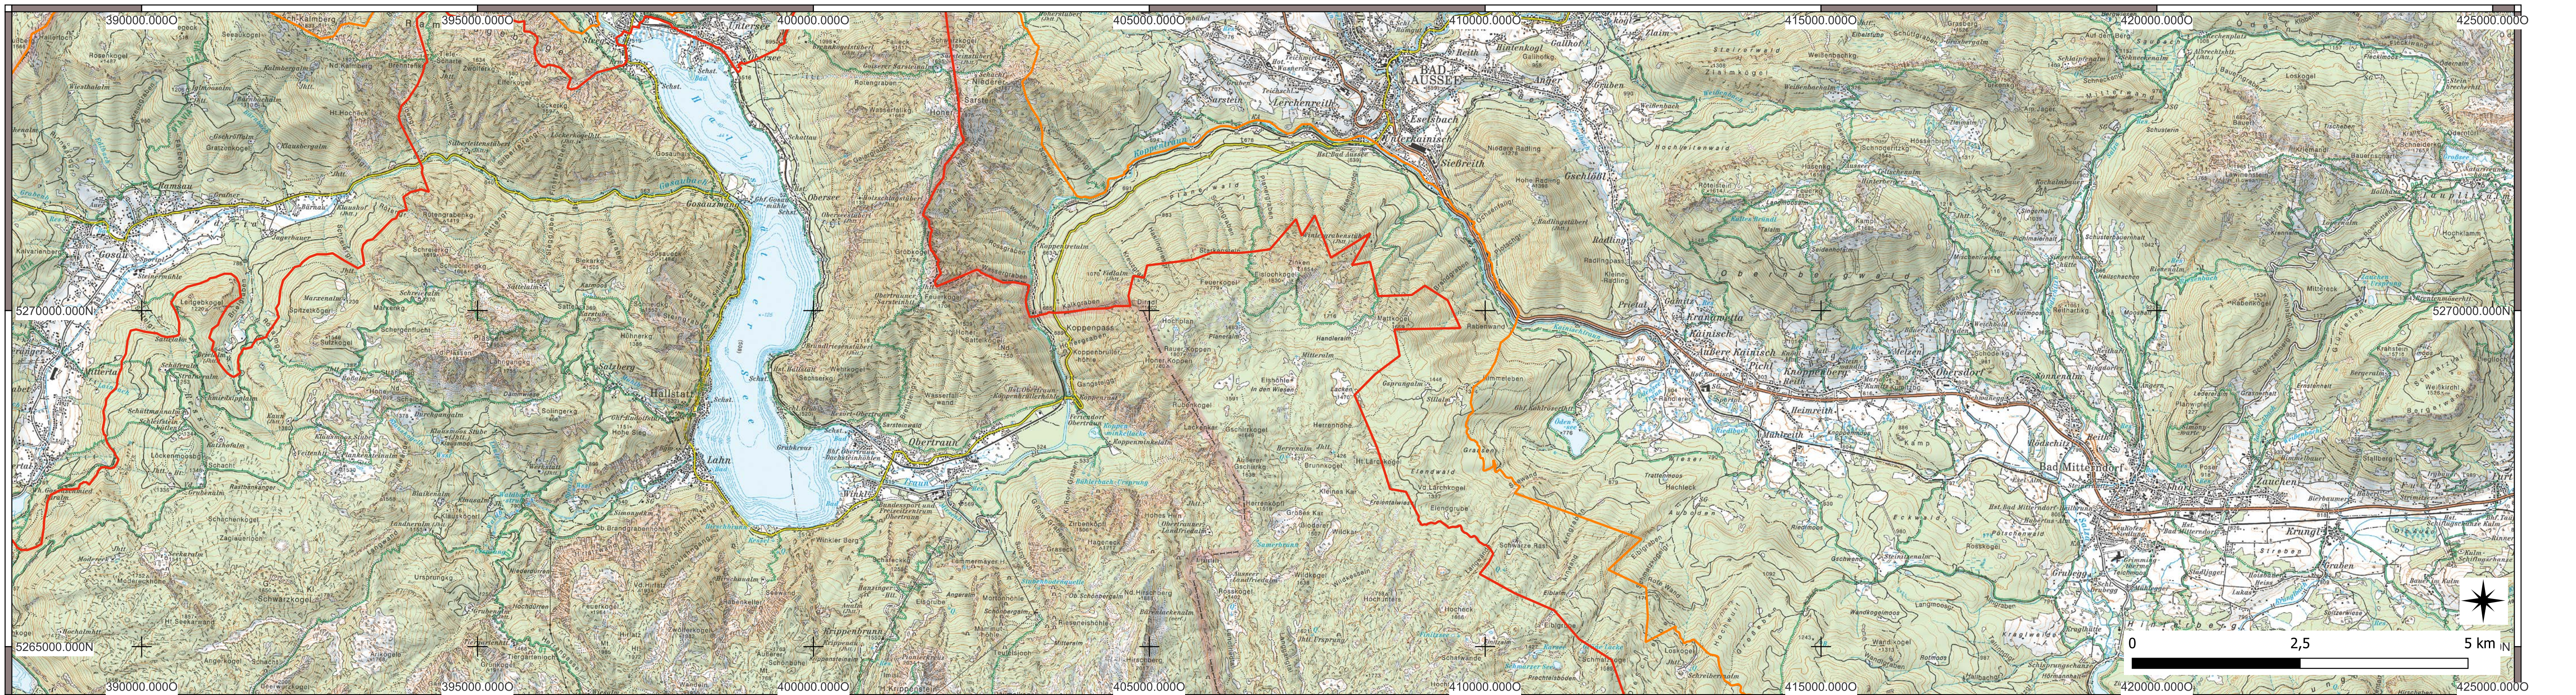

WORLD HERITAGE

Hallstatt-Dachstein / Salzkammergut Cultural Landscape (806)

Map 1/6

Area of the property:
28,323.95 ha

Area of the buffer zone:
20,999.19 ha

- Boundary of the World Heritage property
- Buffer zone of the World Heritage property

WORLD HERITAGE

Hallstatt-Dachstein / Salzkammergut Cultural Landscape (806)

Map 2/6

Area of the property:
28,323.95 ha

Area of the buffer zone:
20,999.19 ha

- Boundary of the World Heritage property
- Buffer zone of the World Heritage property

WORLD HERITAGE

Hallstatt-Dachstein / Salzkammergut Cultural Landscape (806)

Map 3/6

Area of the property:
28,323.95 ha

Area of the buffer zone:
20,999.19 ha

- Boundary of the World Heritage property
- Buffer zone of the World Heritage property

WORLD HERITAGE

Hallstatt-Dachstein / Salzkammergut Cultural Landscape (806)

Map 4/6

Area of the property:
28,323.95 ha

Area of the buffer zone:
20,999.19 ha

- Boundary of the World Heritage property
- Buffer zone of the World Heritage property