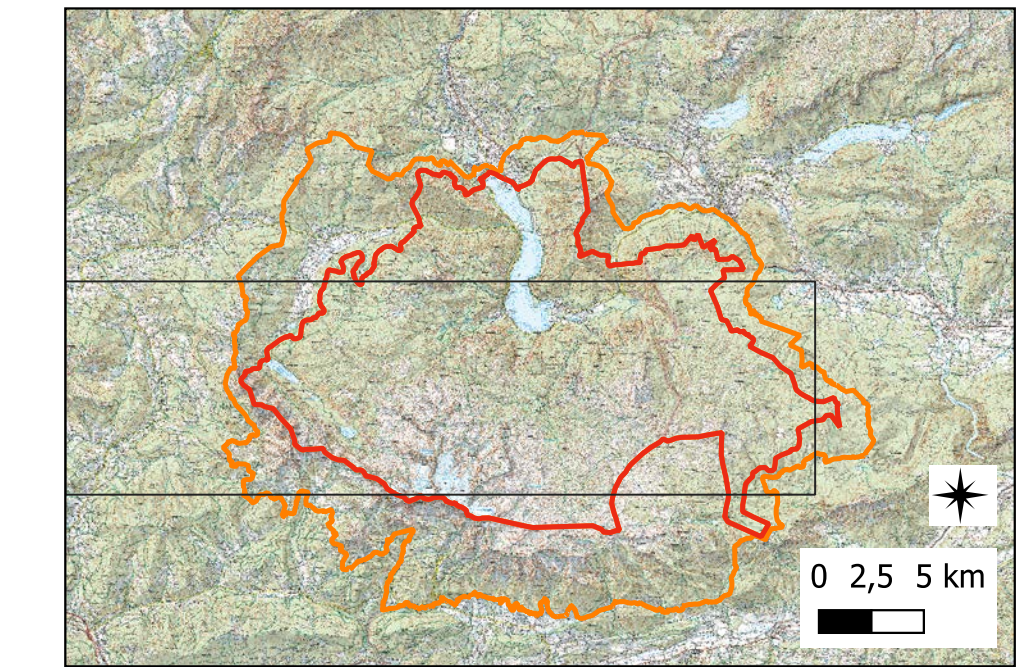

WORLD HERITAGE

Hallstatt-Dachstein / Salzkammergut Cultural Landscape (806)

Map 3/6

Area of the property:
28,323.95 ha

Area of the buffer zone:
20,999.19 ha

- Boundary of the World Heritage property
- Buffer zone of the World Heritage property

Scale (large map): 1:50 000

Coordinate system: EPSG 31259 MGI / Austria GK M34

Base map: Kartographisches Modell 1:50.000 - Raster
© Bundesamt für Eich- und Vermessungswesen (BEV), CC-BY-4.0

Cartography: schimek plant, DI Michael Schimek, MA, A-3430 Tulln

WORLD HERITAGE

Hallstatt-Dachstein / Salzkammergut Cultural Landscape (806)

Map 4/6

Area of the property:
28,323.95 ha

Area of the buffer zone:
20,999.19 ha

- Boundary of the World Heritage property
- Buffer zone of the World Heritage property

WORLD HERITAGE

Hallstatt-Dachstein / Salzkammergut Cultural Landscape (806)

Map 5/6

Area of the property:
28,323.95 ha

Area of the buffer zone:
20,999.19 ha

- Boundary of the World Heritage property
- Buffer zone of the World Heritage property