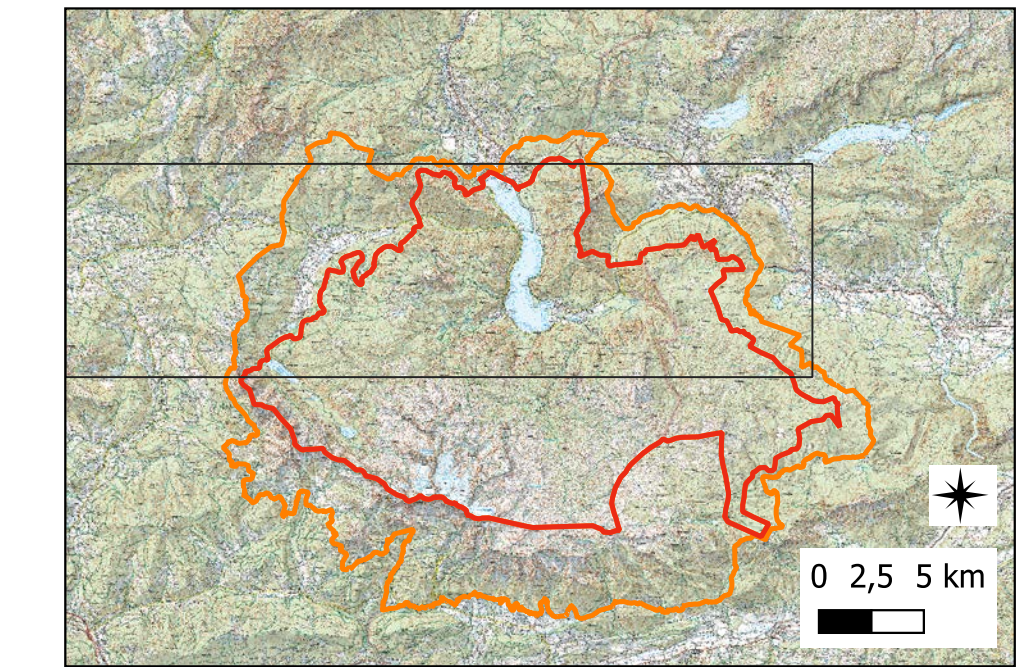

WORLD HERITAGE

Hallstatt-Dachstein / Salzkammergut Cultural Landscape (806)

Map 1/6

Area of the property:
28,323.95 ha

Area of the buffer zone:
20,999.19 ha

- Boundary of the World Heritage property
- Buffer zone of the World Heritage property

Scale (large map): 1:50 000

Coordinate system: EPSG 31259 MGI / Austria GK M34

Base map: Kartographisches Modell 1:50.000 - Raster
© Bundesamt für Eich- und Vermessungswesen (BEV), CC-BY-4.0

Cartography: schimek plant, DI Michael Schimek, MA, A-3430 Tulln

WORLD HERITAGE

Hallstatt-Dachstein / Salzkammergut Cultural Landscape (806)

Map 2/6

Area of the property:
28,323.95 ha

Area of the buffer zone:
20,999.19 ha

- Boundary of the World Heritage property
- Buffer zone of the World Heritage property

WORLD HERITAGE

Hallstatt-Dachstein / Salzkammergut Cultural Landscape (806)

Map 3/6

Area of the property:
28,323.95 ha

Area of the buffer zone:
20,999.19 ha

- Boundary of the World Heritage property
- Buffer zone of the World Heritage property