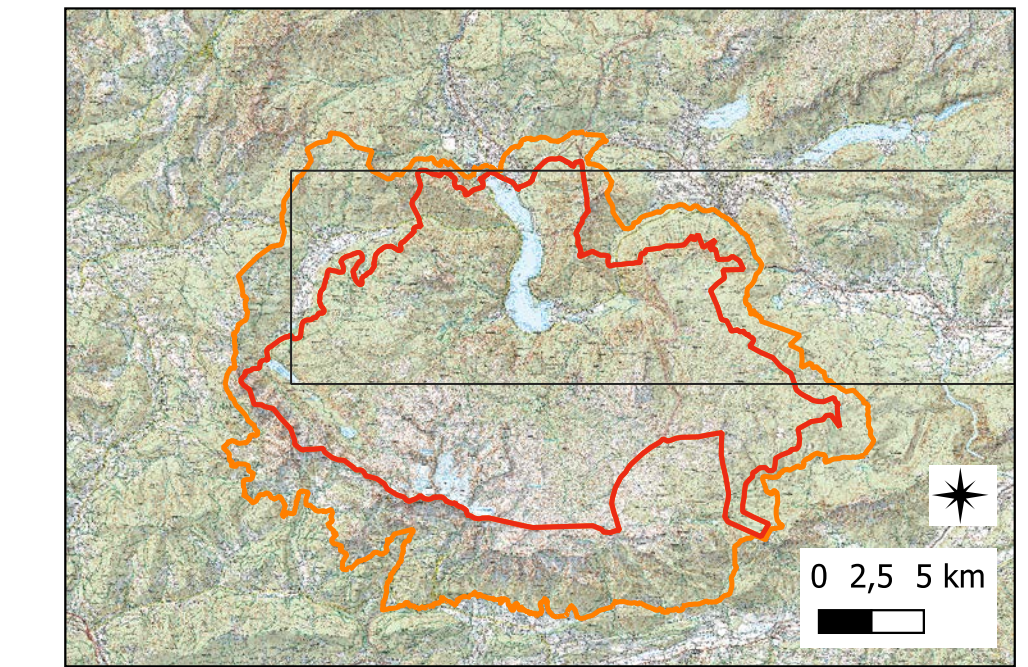

WORLD HERITAGE

Hallstatt-Dachstein / Salzkammergut Cultural Landscape (806)

Map 2/6

Area of the property:
28,323.95 ha

Area of the buffer zone:
20,999.19 ha

- Boundary of the World Heritage property
- Buffer zone of the World Heritage property

Scale (large map): 1:50 000

Coordinate system: EPSG 31259 MGI / Austria GK M34

Base map: Kartographisches Modell 1:50.000 - Raster
© Bundesamt für Eich- und Vermessungswesen (BEV), CC-BY-4.0

Cartography: schimek plant, DI Michael Schimek, MA, A-3430 Tulln

WORLD HERITAGE

Hallstatt-Dachstein / Salzkammergut Cultural Landscape (806)

Map 3/6

Area of the property:
28,323.95 ha

Area of the buffer zone:
20,999.19 ha

- Boundary of the World Heritage property
- Buffer zone of the World Heritage property

WORLD HERITAGE

Hallstatt-Dachstein / Salzkammergut Cultural Landscape (806)

Map 4/6

Area of the property:
28,323.95 ha

Area of the buffer zone:
20,999.19 ha

- Boundary of the World Heritage property
- Buffer zone of the World Heritage property