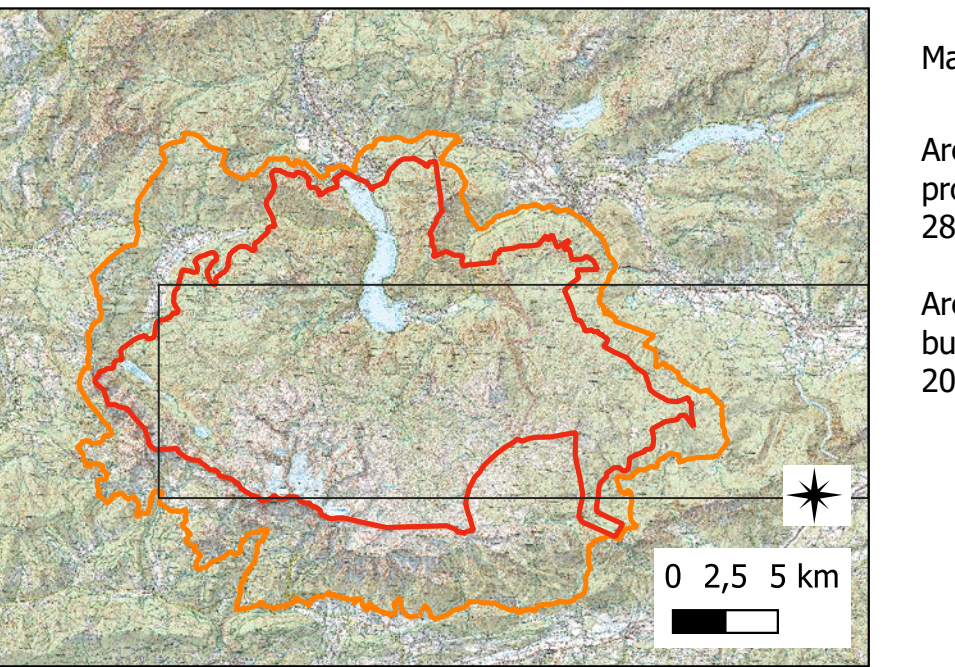

WORLD HERITAGE

Hallstatt-Dachstein / Salzkammergut Cultural Landscape (806)

Map 4/6

Area of the property:
28,323.95 ha

Area of the buffer zone:
20,999.19 ha

- Boundary of the World Heritage property
- Buffer zone of the World Heritage property

Scale (large map): 1:50 000

Coordinate system: EPSG 31259 MGI / Austria GK M34

Base map: Kartographisches Modell 1:50.000 - Raster
© Bundesamt für Eich- und Vermessungswesen (BEV), CC-BY-4.0

Cartography: schimek plant, DI Michael Schimek, MA, A-3430 Tulln

WORLD HERITAGE

Hallstatt-Dachstein / Salzkammergut Cultural Landscape (806)

Map 5/6

Area of the property:
28,323.95 ha

Area of the buffer zone:
20,999.19 ha

- Boundary of the World Heritage property
- Buffer zone of the World Heritage property

WORLD HERITAGE

Hallstatt-Dachstein / Salzkammergut Cultural Landscape (806)

Map 6/6

Area of the property:
28,323.95 ha

Area of the buffer zone:
20,999.19 ha

- Boundary of the World Heritage property
- Buffer zone of the World Heritage property