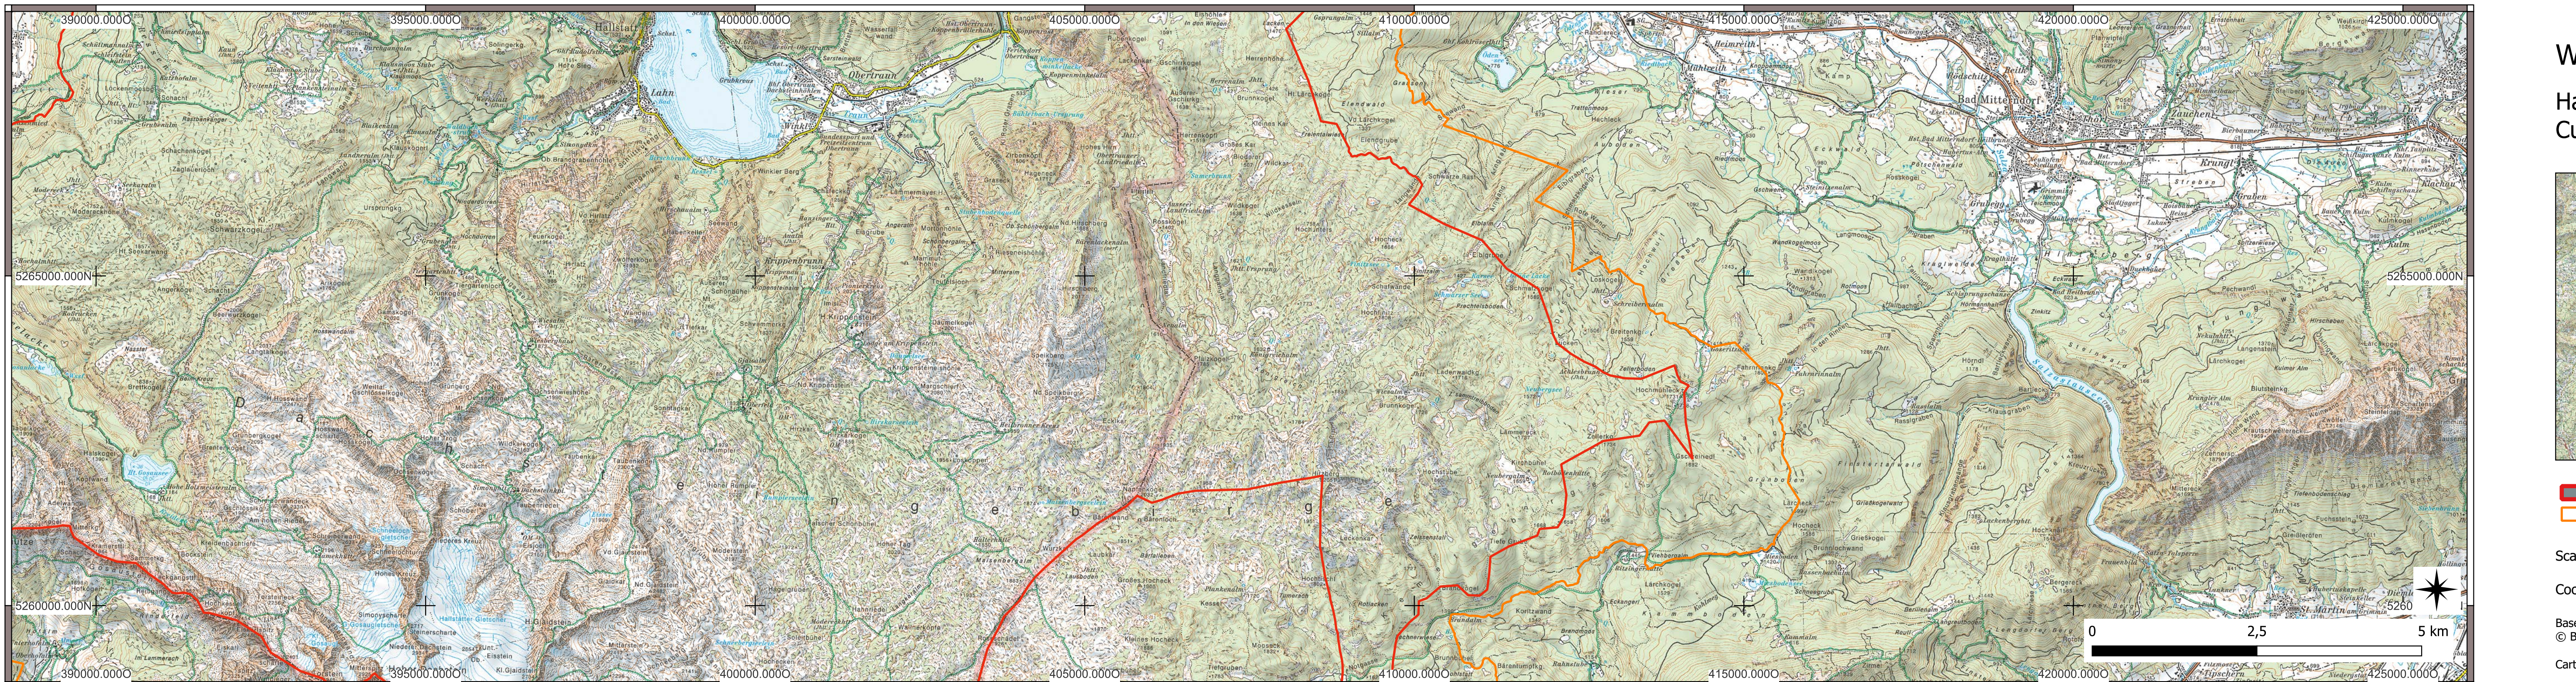

WORLD HERITAGE

Hallstatt-Dachstein / Salzkammergut Cultural Landscape (806)

Map 3/6

Area of the property:
28,323.95 ha

Area of the buffer zone:
20,999.19 ha

- Boundary of the World Heritage property
- Buffer zone of the World Heritage property

WORLD HERITAGE

Hallstatt-Dachstein / Salzkammergut Cultural Landscape (806)

Map 4/6

Area of the property:
28,323.95 ha

Area of the buffer zone:
20,999.19 ha

- Boundary of the World Heritage property
- Buffer zone of the World Heritage property

WORLD HERITAGE

Hallstatt-Dachstein / Salzkammergut Cultural Landscape (806)

Map 5/6

Area of the property:
28,323.95 ha

Area of the buffer zone:
20,999.19 ha

- Boundary of the World Heritage property
- Buffer zone of the World Heritage property

WORLD HERITAGE

Hallstatt-Dachstein / Salzkammergut Cultural Landscape (806)

Map 6/6

Area of the property:
28,323.95 ha

Area of the buffer zone:
20,999.19 ha

- Boundary of the World Heritage property
- Buffer zone of the World Heritage property