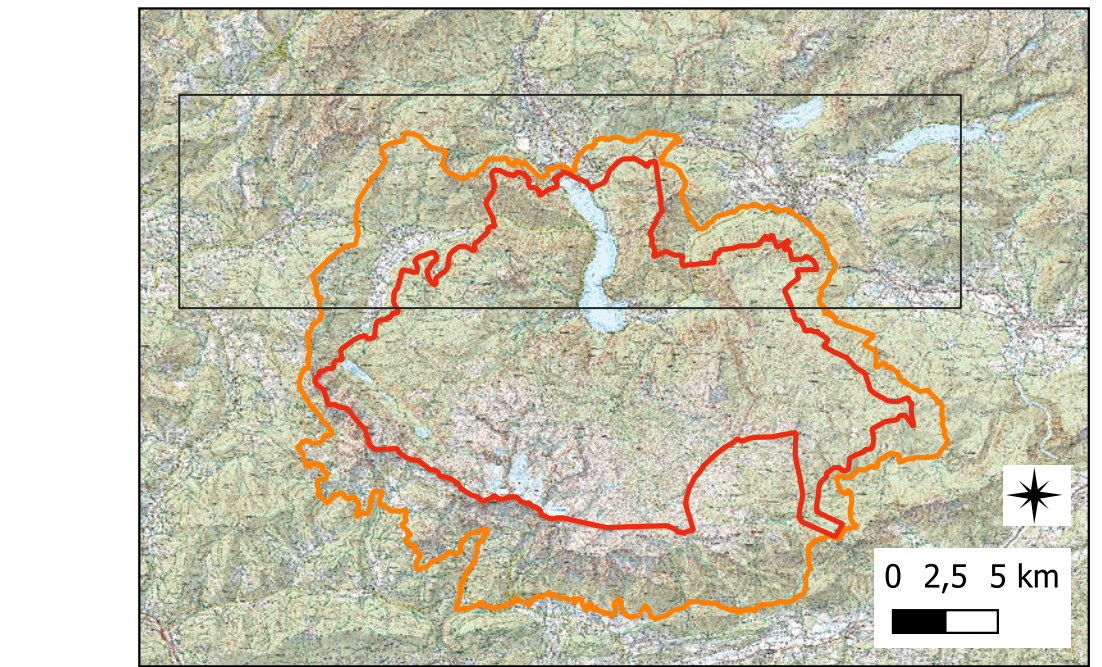

WORLD HERITAGE

Hallstatt-Dachstein / Salzkammergut Cultural Landscape (806)

Map 1/6

Area of the property:
28,323.95 ha

Area of the buffer zone:
20,999.19 ha

- Boundary of the World Heritage property
- Buffer zone of the World Heritage property

WORLD HERITAGE

Hallstatt-Dachstein / Salzkammergut Cultural Landscape (806)

Map 2/6

Area of the property:
28,323.95 ha

Area of the buffer zone:
20,999.19 ha

- Boundary of the World Heritage property
- Buffer zone of the World Heritage property

WORLD HERITAGE

Hallstatt-Dachstein / Salzkammergut Cultural Landscape (806)

Map 3/6

Area of the property:
28,323.95 ha

Area of the buffer zone:
20,999.19 ha

- Boundary of the World Heritage property
- Buffer zone of the World Heritage property

Scale (large map): 1:50 000

Coordinate system: EPSG 31259 MGI / Austria GK M34

Base map: Kartographisches Modell 1:50.000 - Raster
© Bundesamt für Eich- und Vermessungswesen (BEV), CC-BY-4.0

Cartography: schimek plant, DI Michael Schimek, MA, A-3430 Tulln