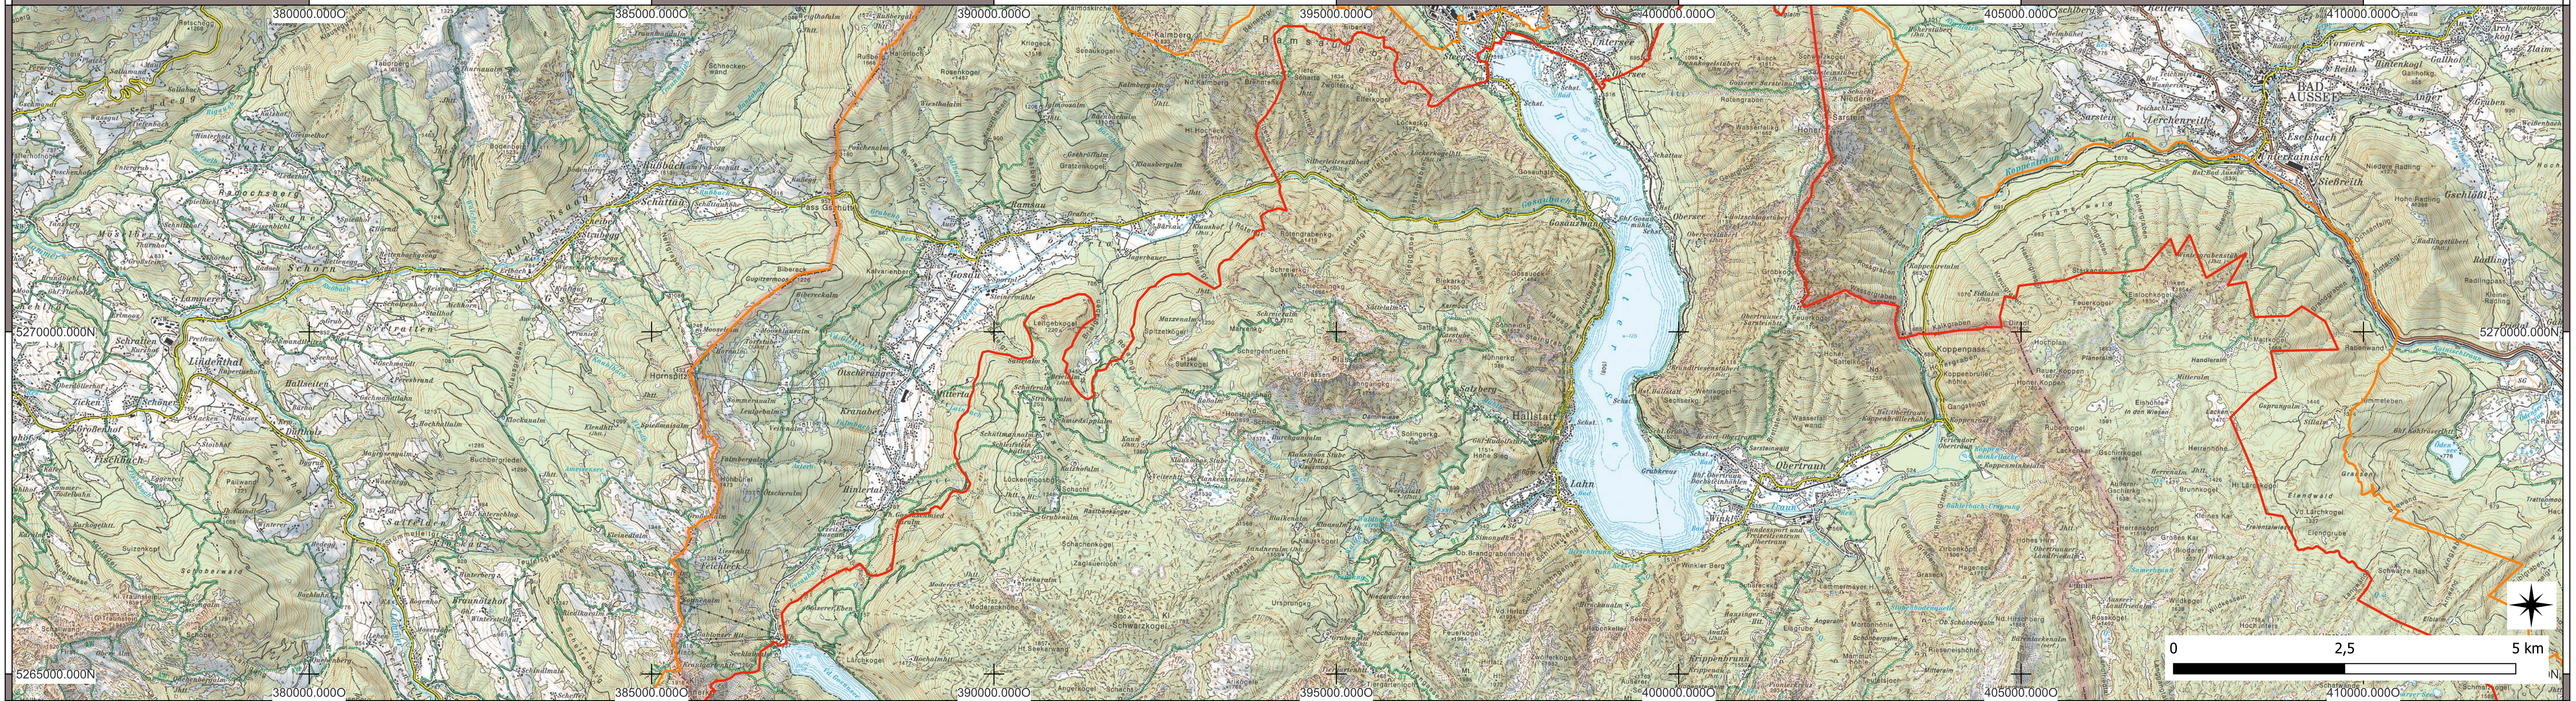

WORLD HERITAGE

Hallstatt-Dachstein / Salzkammergut Cultural Landscape (806)

Map 1/6

Area of the property:
28,323.95 ha

Area of the buffer zone:
20,999.19 ha

- Boundary of the World Heritage property
- Buffer zone of the World Heritage property

Scale (large map): 1:50 000

Coordinate system: EPSG 31259 MGI / Austria GK M34

Base map: Kartographisches Modell 1:50.000 - Raster
© Bundesamt für Eich- und Vermessungswesen (BEV), CC-BY-4.0

Cartography: schimek plant, DI Michael Schimek, MA, A-3430 Tulln

WORLD HERITAGE

Hallstatt-Dachstein / Salzkammergut Cultural Landscape (806)

Map 2/6

Area of the property:
28,323.95 ha

Area of the buffer zone:
20,999.19 ha

- Boundary of the World Heritage property
- Buffer zone of the World Heritage property

WORLD HERITAGE

Hallstatt-Dachstein / Salzkammergut Cultural Landscape (806)

Map 3/6

Area of the property:
28,323.95 ha

Area of the buffer zone:
20,999.19 ha

- Boundary of the World Heritage property
- Buffer zone of the World Heritage property