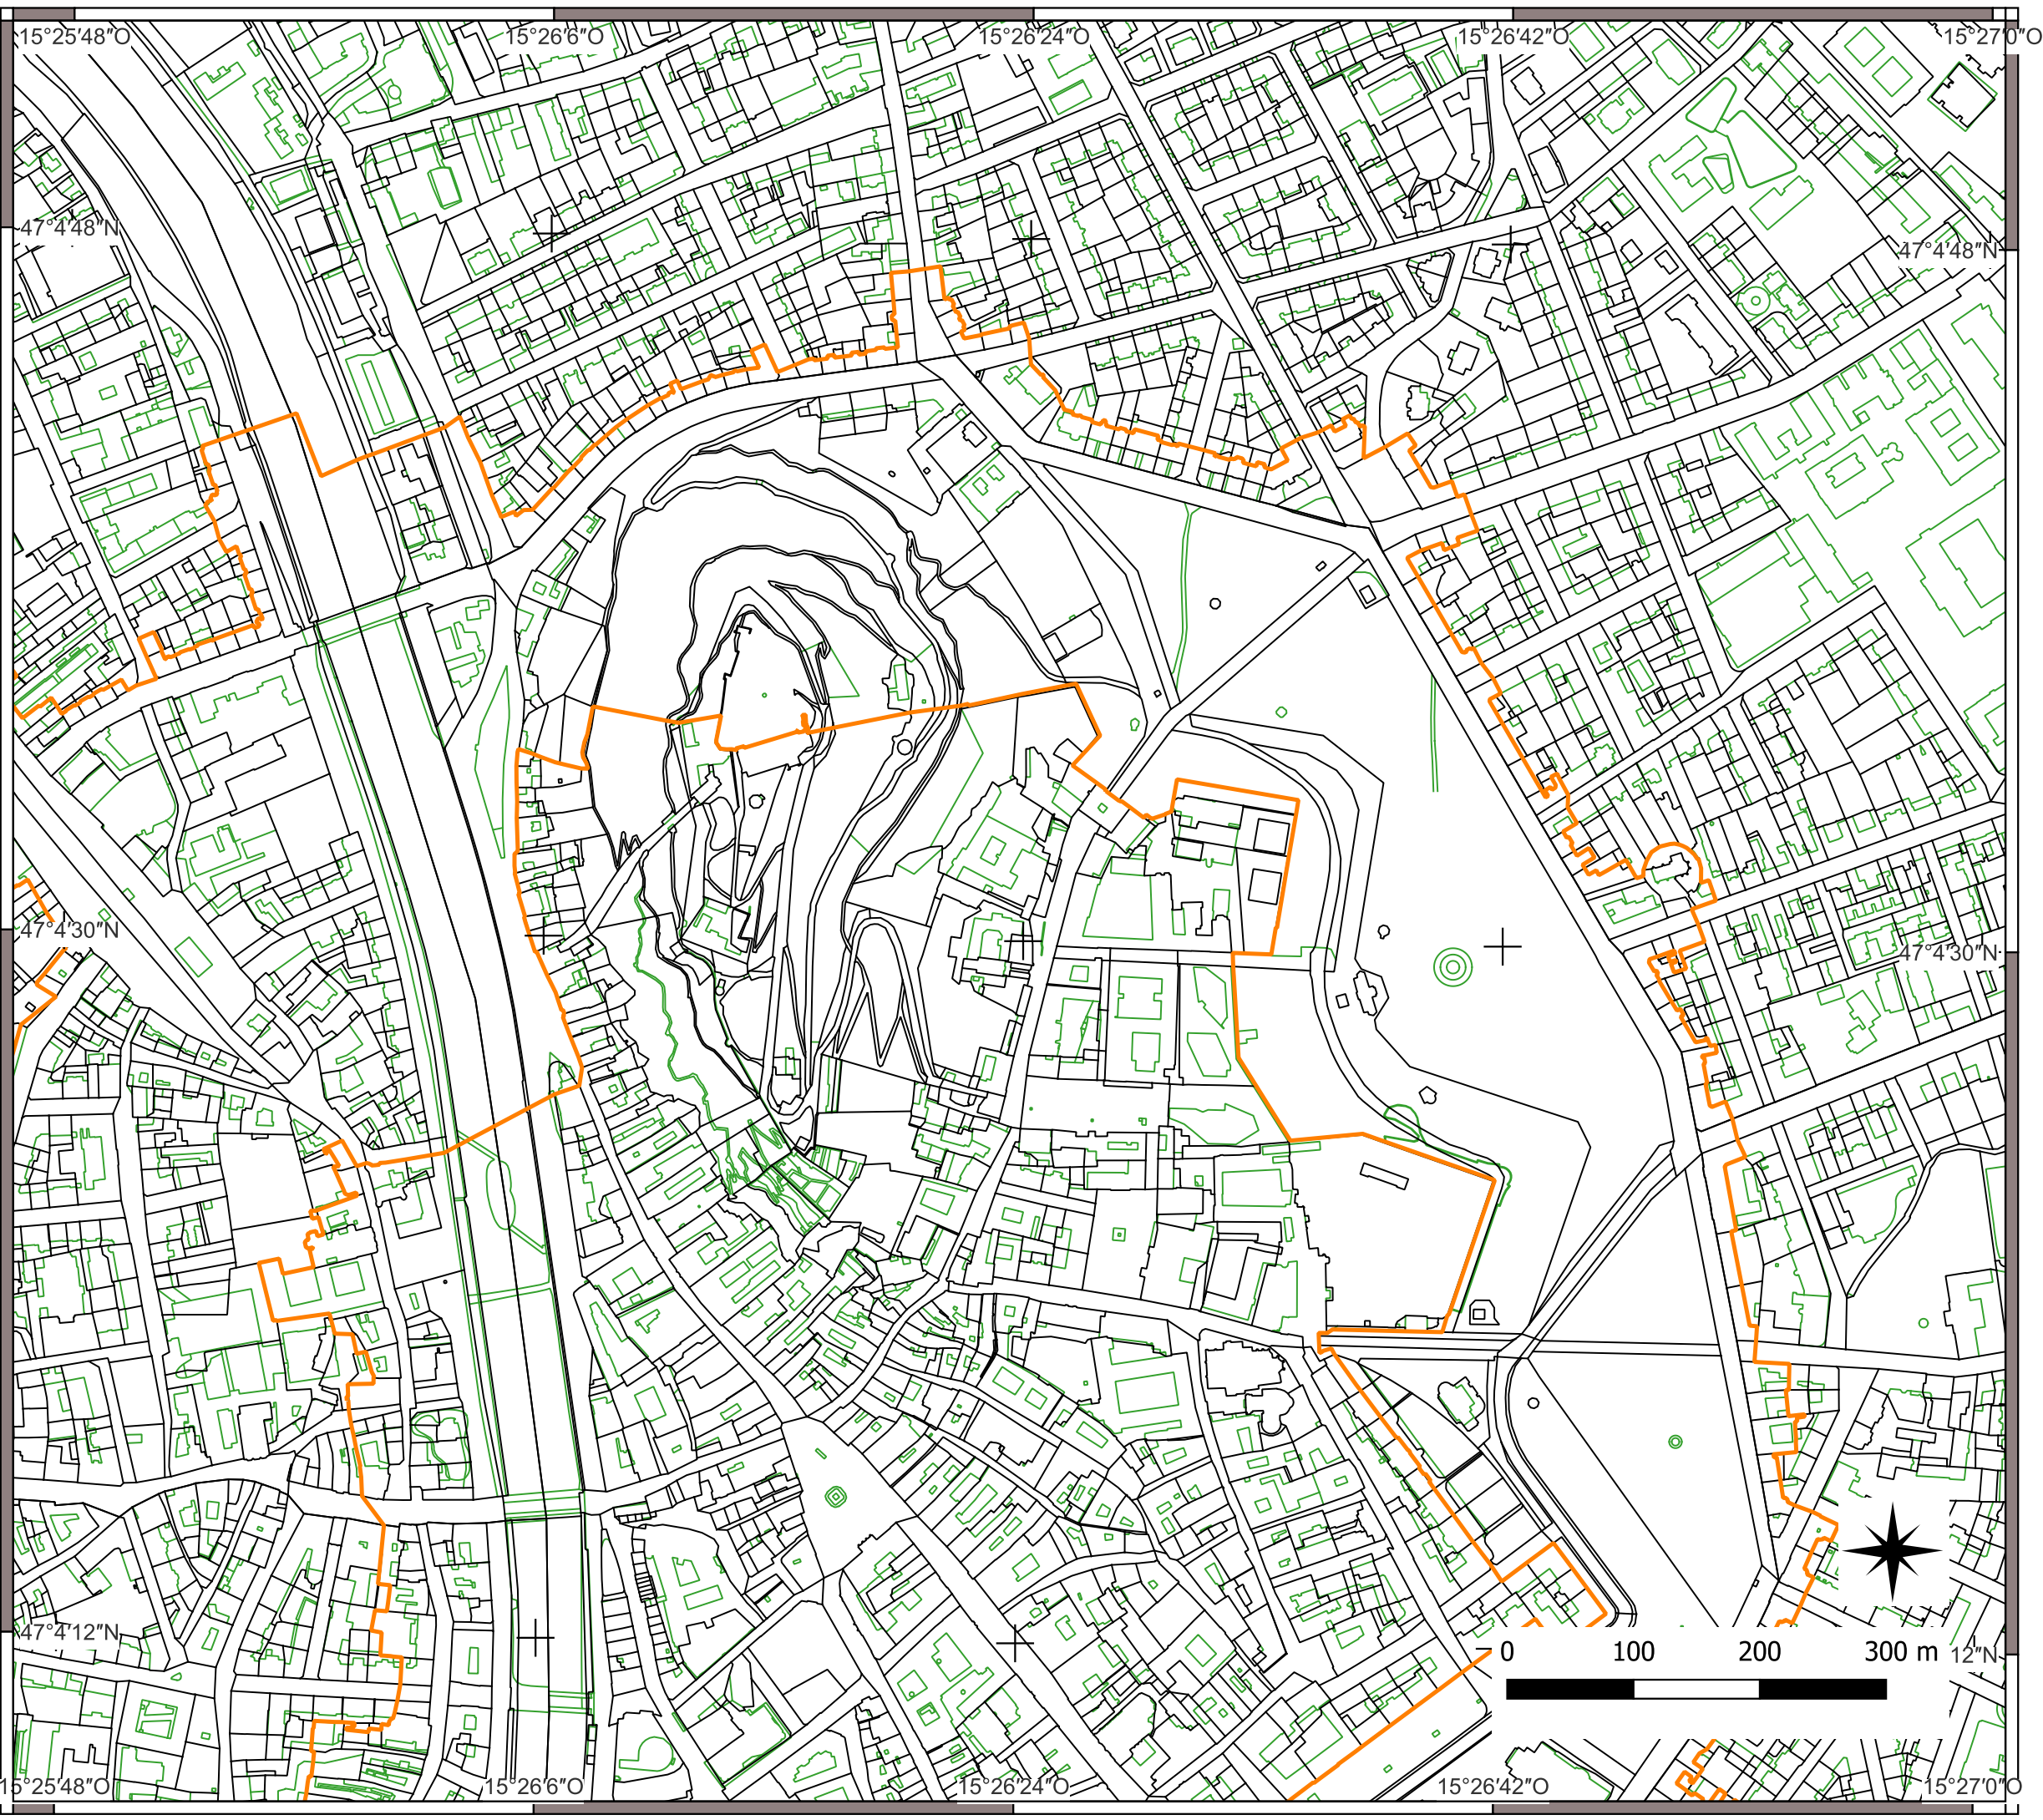

WORLD HERITAGE

City of Graz - Historic Centre and Schloss Eggenberg (931bis)

Map 2/10

- Boundary of the WH property
- Buffer zone of the WH property

Area of the property: 91,08 ha
Area of the buffer zone: 271,73 ha