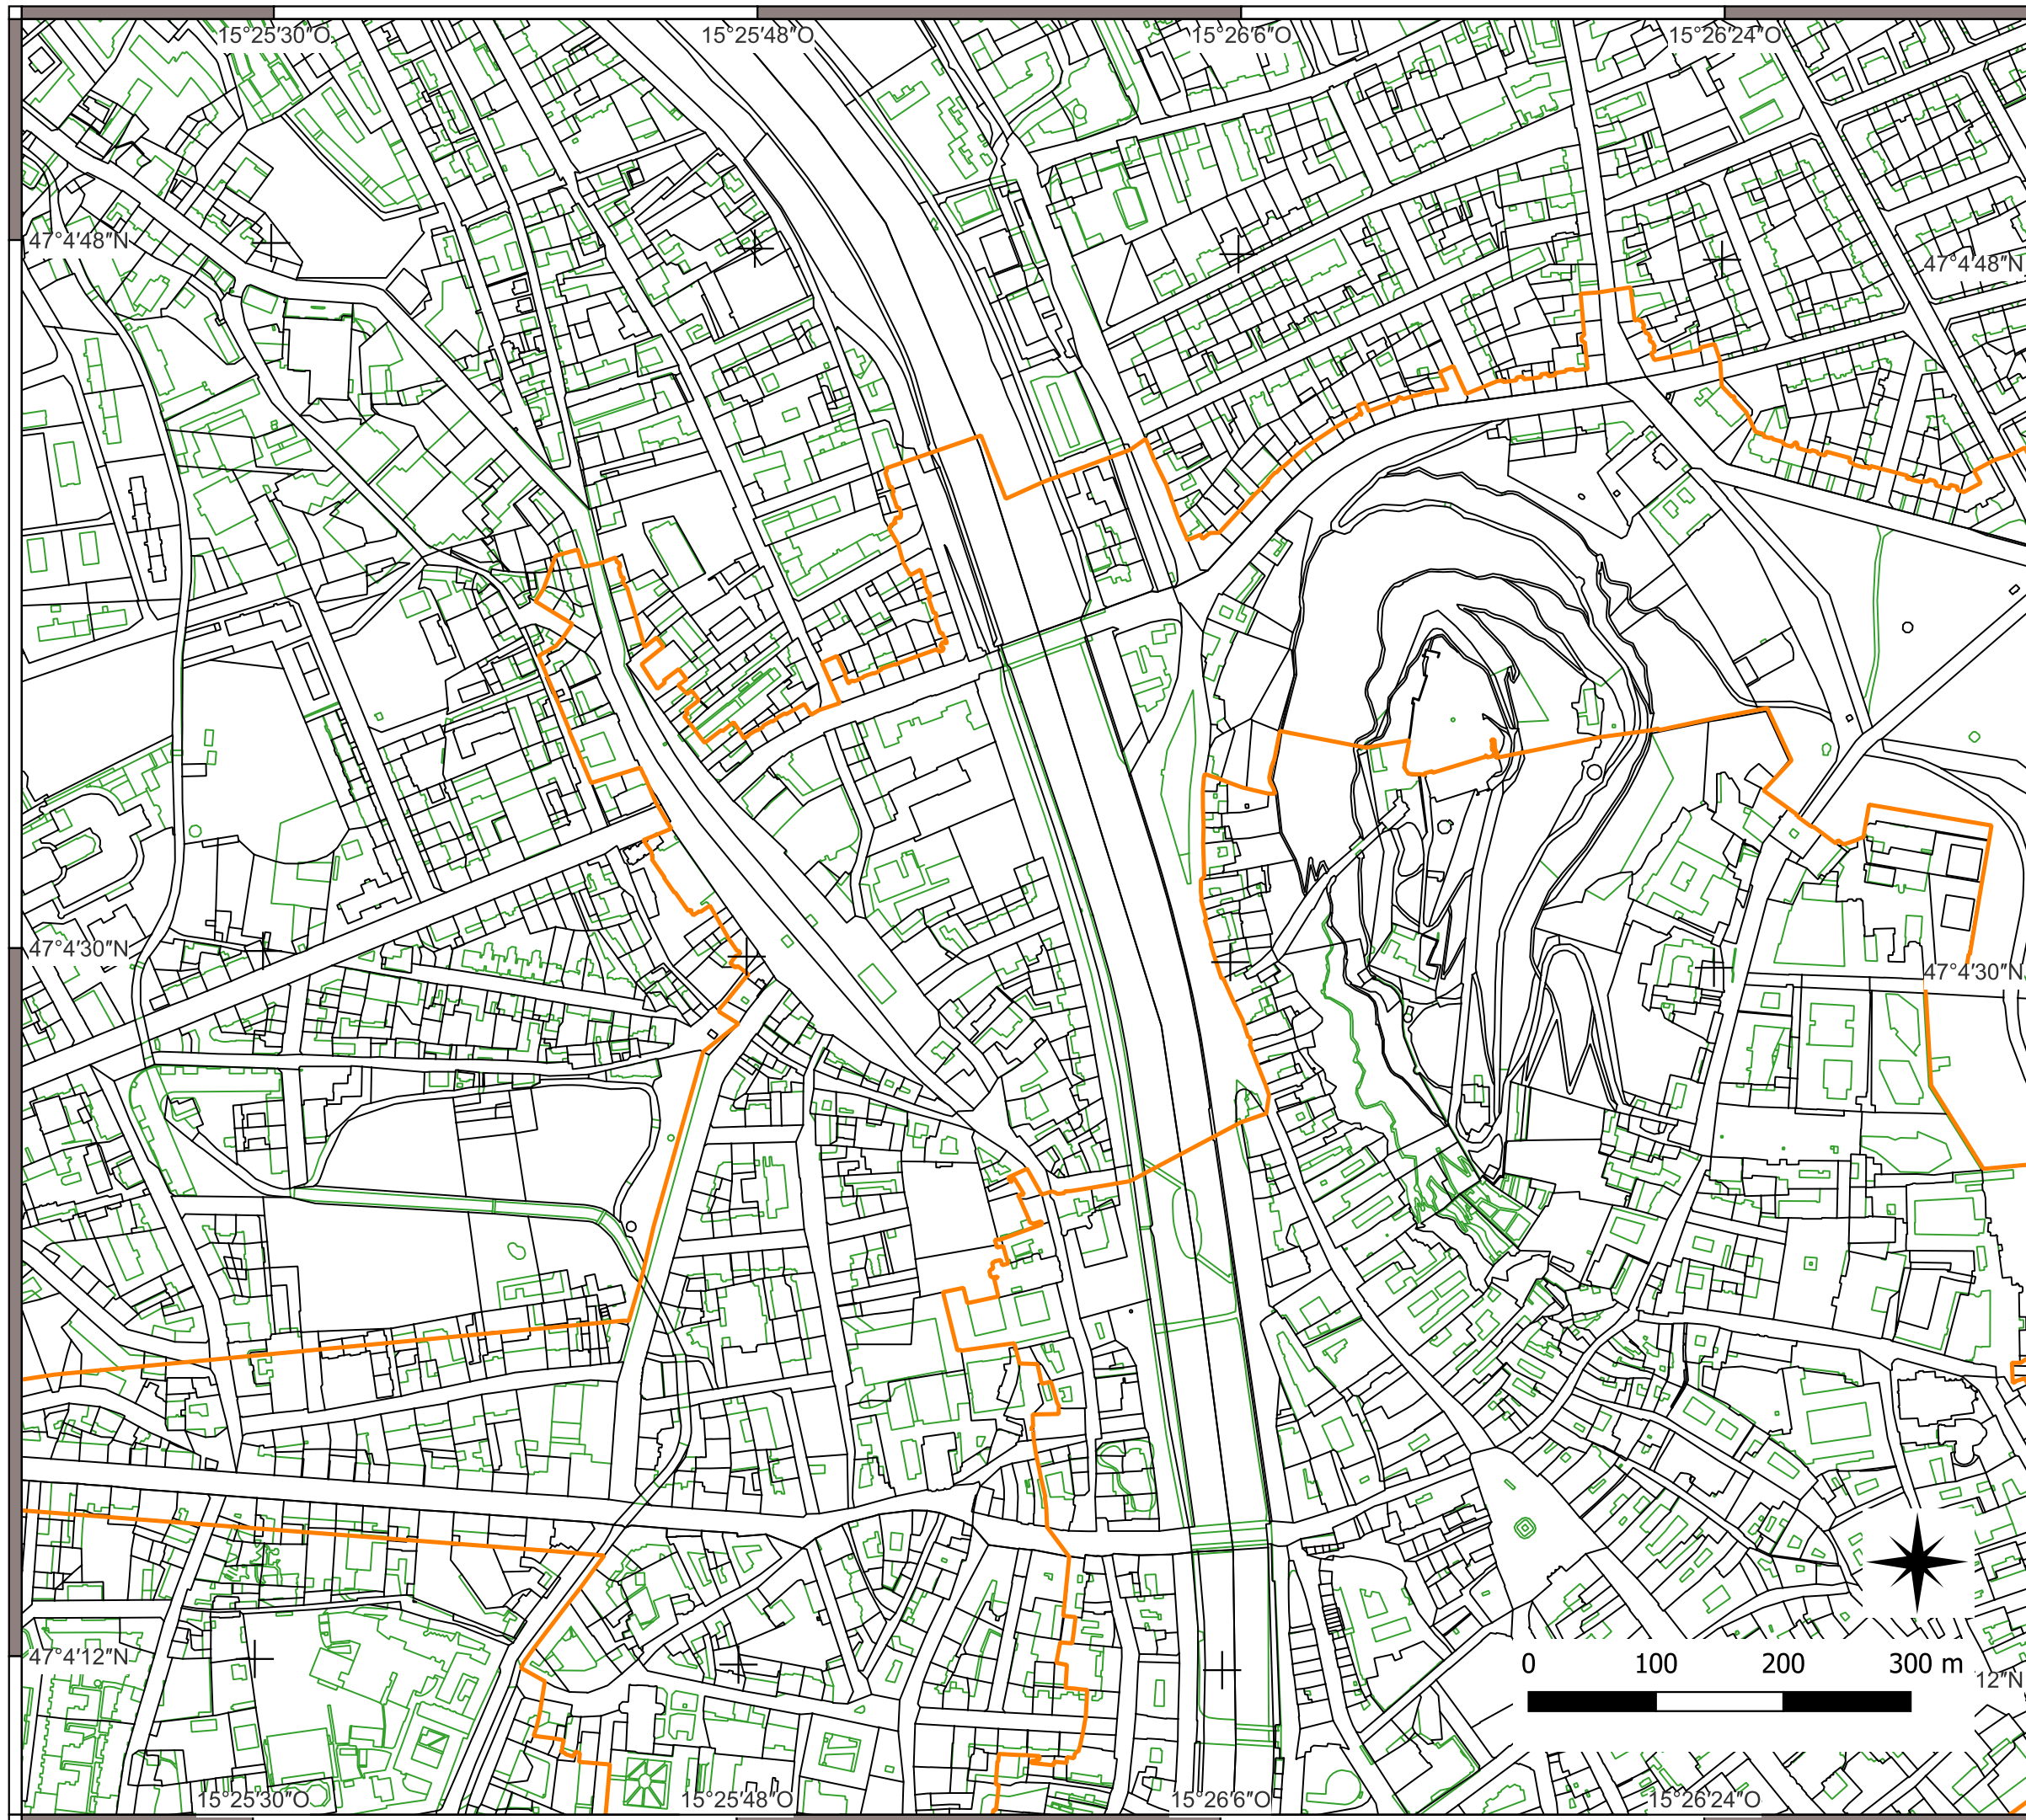

Scale (large map): 1:5 000

Coordinate system:
EPSG: 31256
MGI / Austria GK East

Base map:
© Bundesamt für Eich- und
Vermessungswesen (BEV),
Digital Cadastral Map (DKM),
CC-BY-4.0

Cartography:
schimek plant
DI Michael Schimek, MA
A-3430 Tulln