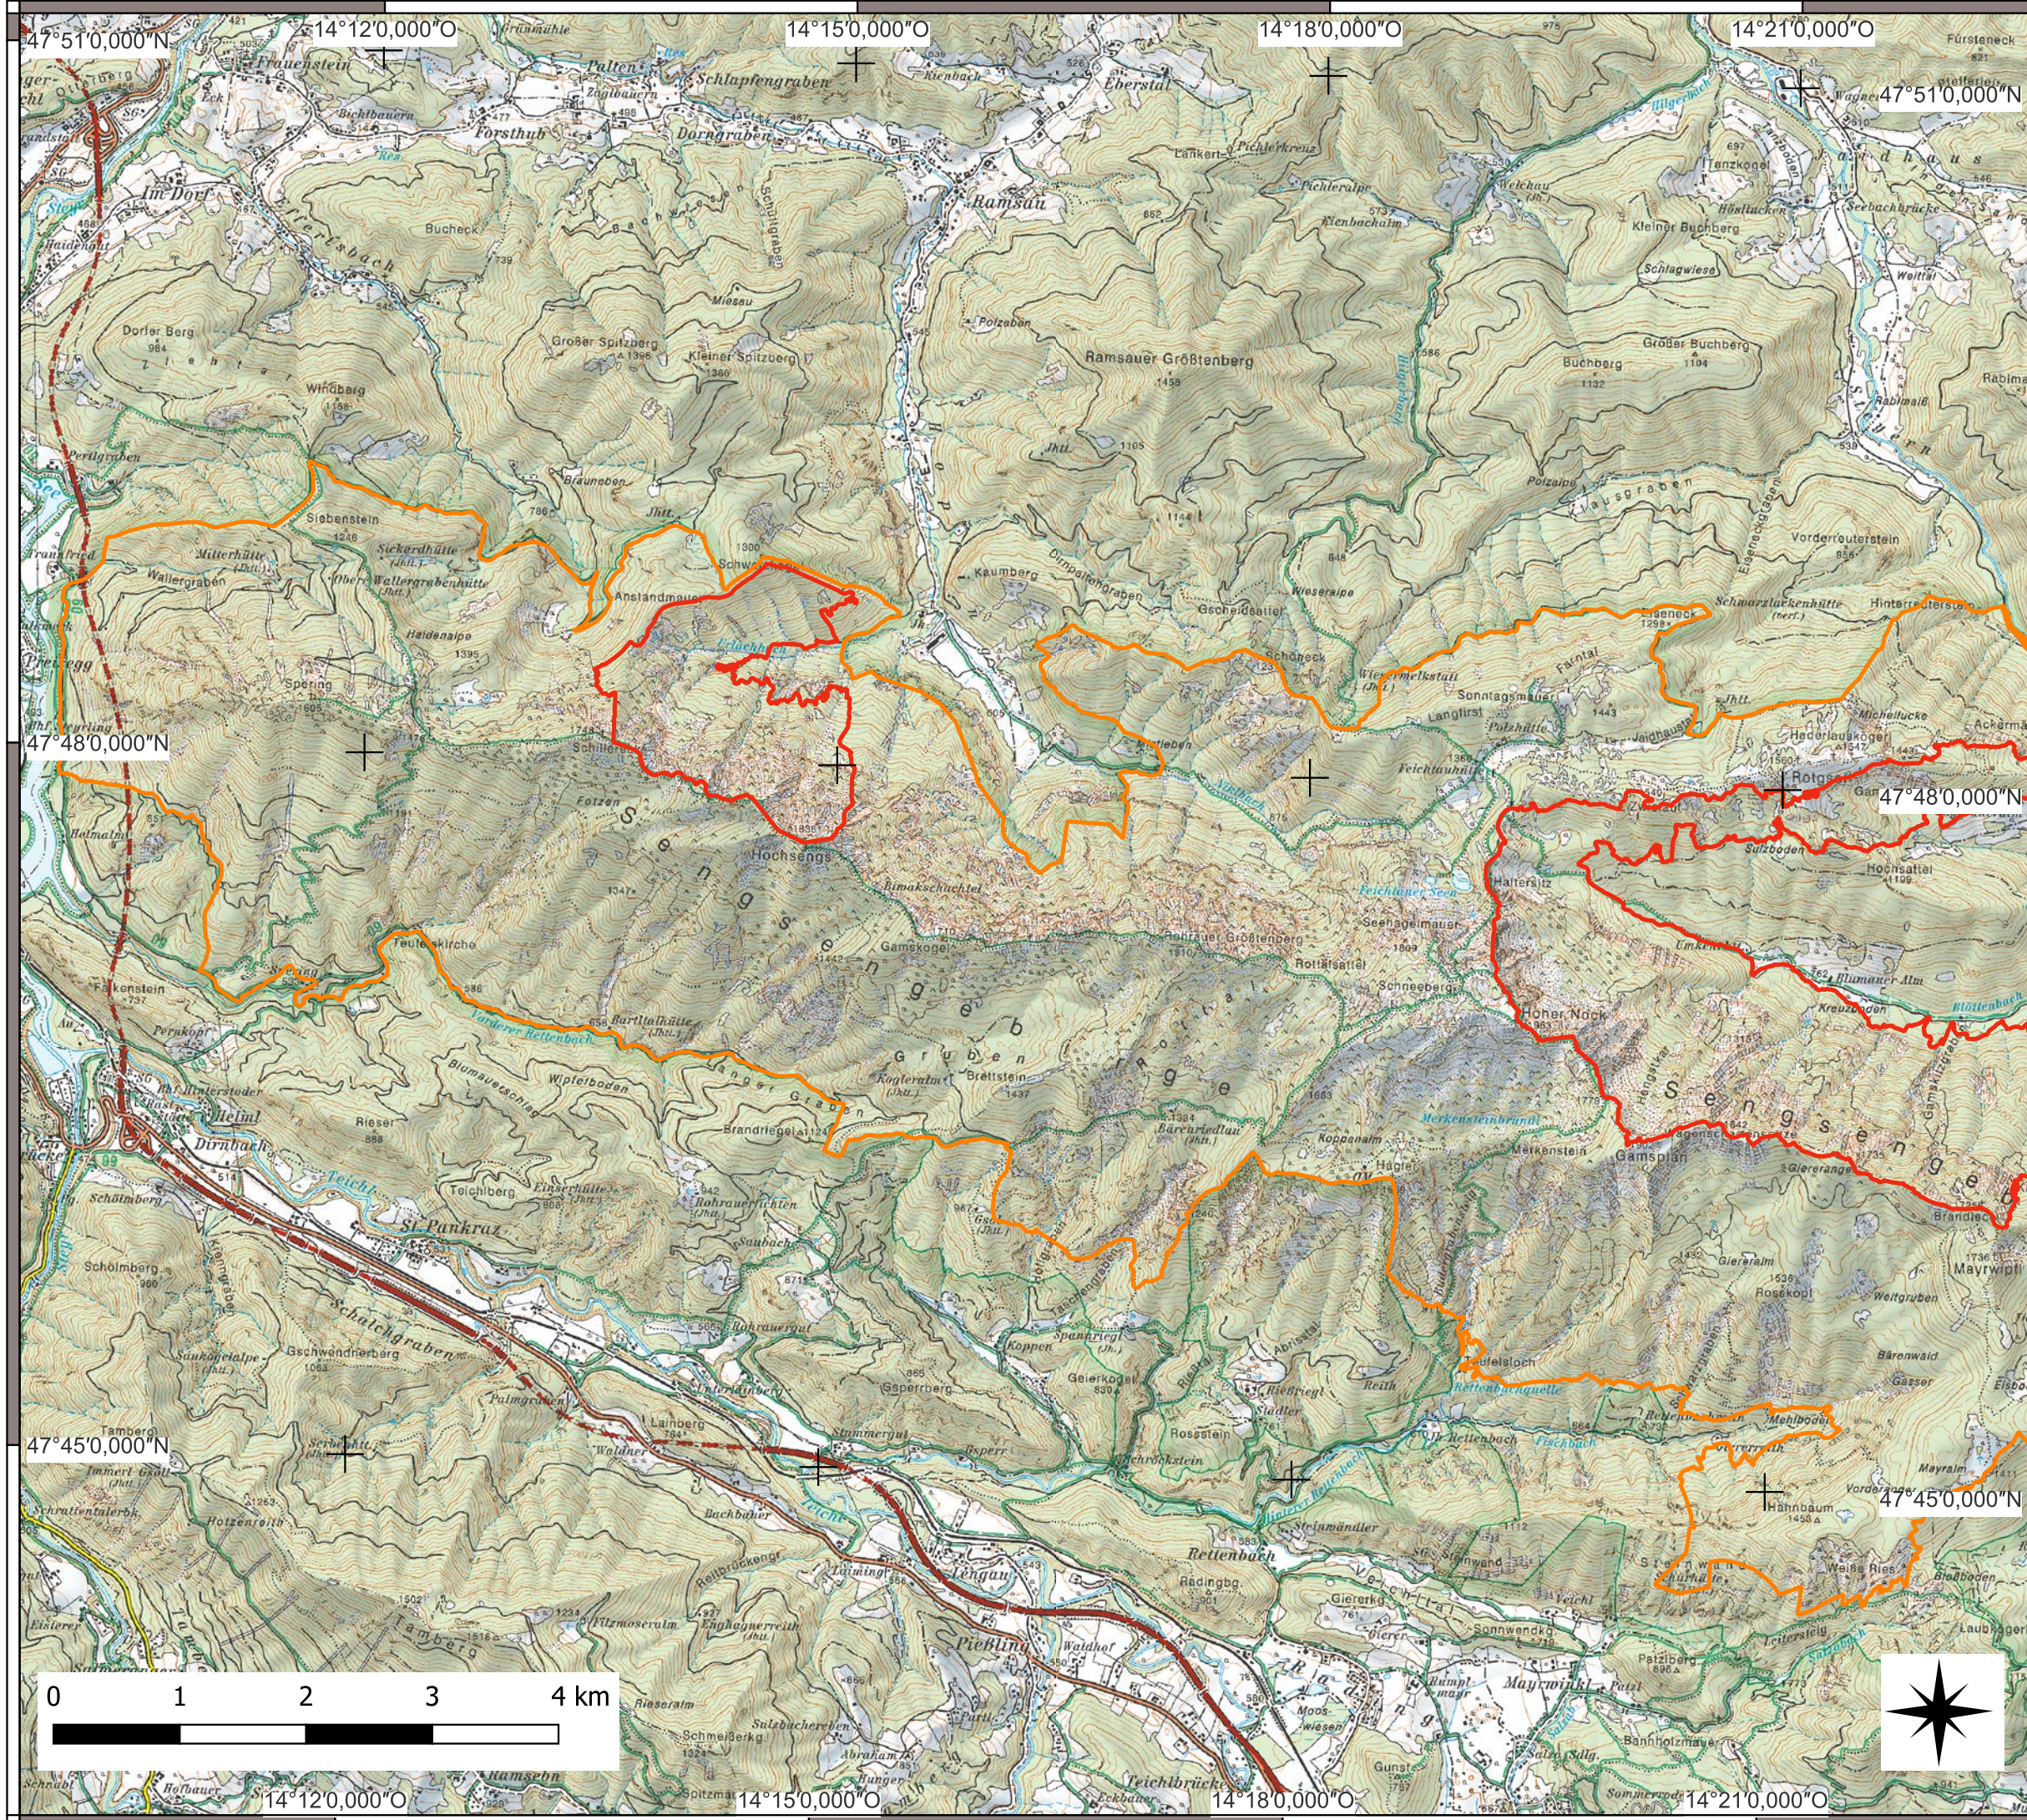

WORLD HERITAGE

Ancient and Primeval Beech Forests of the Carpathians and Other Regions of Europe (1133quater)

Kalkalpen 1/5

- Boundary of the WH property
- Buffer zones of the WH property

Area of the property: 7,119,076.65 ha
 Area of the buffer zones: 1,545,044.06 ha

Scale (large map): 1:50,000

Coordinate system:
 EPSG: 31259
 MGI / Austria GK 34

Base map:
 Kartographisches Modell 1:50.000 - Raster
 © Bundesamt für Eich- und Vermessungswesen, CC-BY-4.0

Cartography:
 schimek plant,
 DI Michael Schimek, MA, A-3430 Tulln

WORLD HERITAGE

Ancient and Primeval Beech Forests of the Carpathians and Other Regions of Europe (1133quater)

Kalkalpen 2/5

- ▭ Boundary of the WH property
- ▭ Buffer zones of the WH property

Area of the property: 7,119,076.65 ha
 Area of the buffer zones: 1,545,044.06 ha