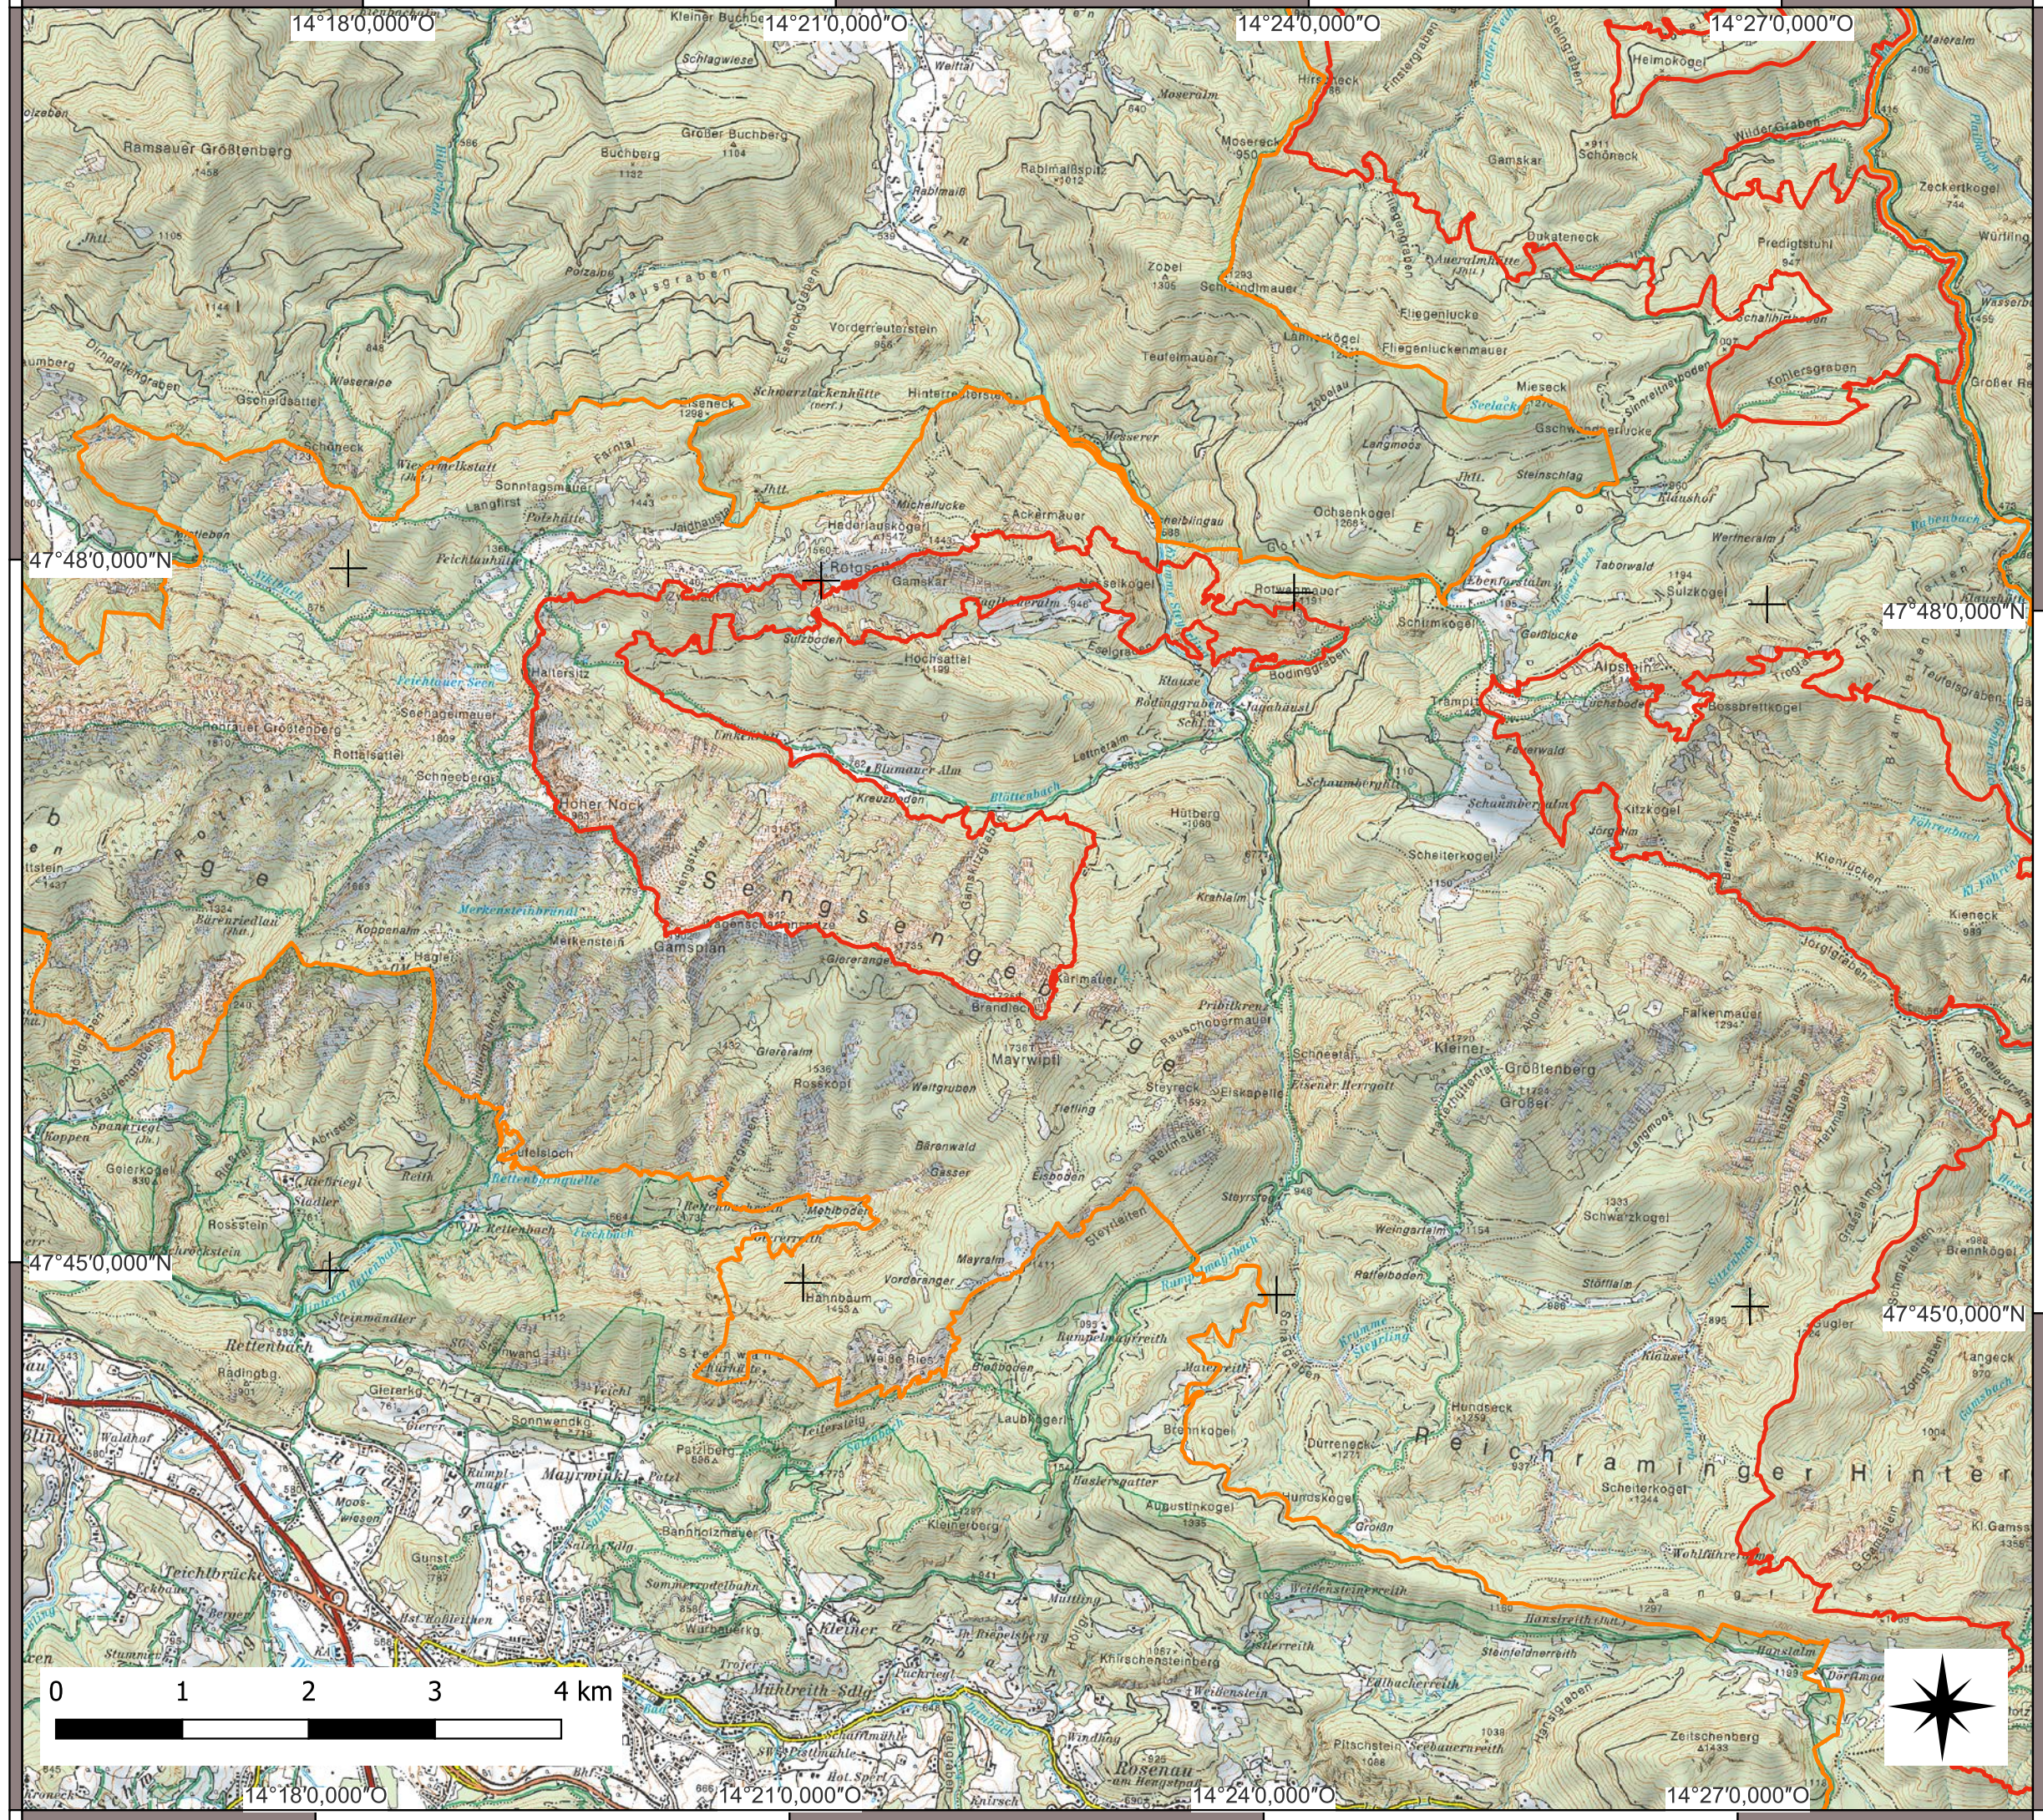

WORLD HERITAGE

Ancient and Primeval Beech Forests of the Carpathians and Other Regions of Europe (1133quater)

Kalkalpen 1/5

- Boundary of the WH property
- Buffer zones of the WH property

Area of the property: 7,119,076.65 ha
 Area of the buffer zones: 1,545,044.06 ha

WORLD HERITAGE

Ancient and Primeval Beech Forests of the Carpathians and Other Regions of Europe (1133quater)

Kalkalpen 2/5

- ▭ Boundary of the WH property
- ▭ Buffer zones of the WH property

Area of the property: 7,119,076.65 ha
 Area of the buffer zones: 1,545,044.06 ha

Scale (large map): 1:50,000

Coordinate system:
 EPSG: 31259
 MGI / Austria GK 34

Base map:
 Kartographisches Modell 1:50.000 - Raster
 © Bundesamt für Eich- und Vermessungswesen, CC-BY-4.0

Cartography:
 schimek plant,
 DI Michael Schimek, MA, A-3430 Tulln

WORLD HERITAGE

Ancient and Primeval Beech Forests of the Carpathians and Other Regions of Europe (1133quater)

Kalkalpen 3/5

- ▭ Boundary of the WH property
- ▭ Buffer zones of the WH property

Area of the property: 7,119,076.65 ha
 Area of the buffer zones: 1,545,044.06 ha