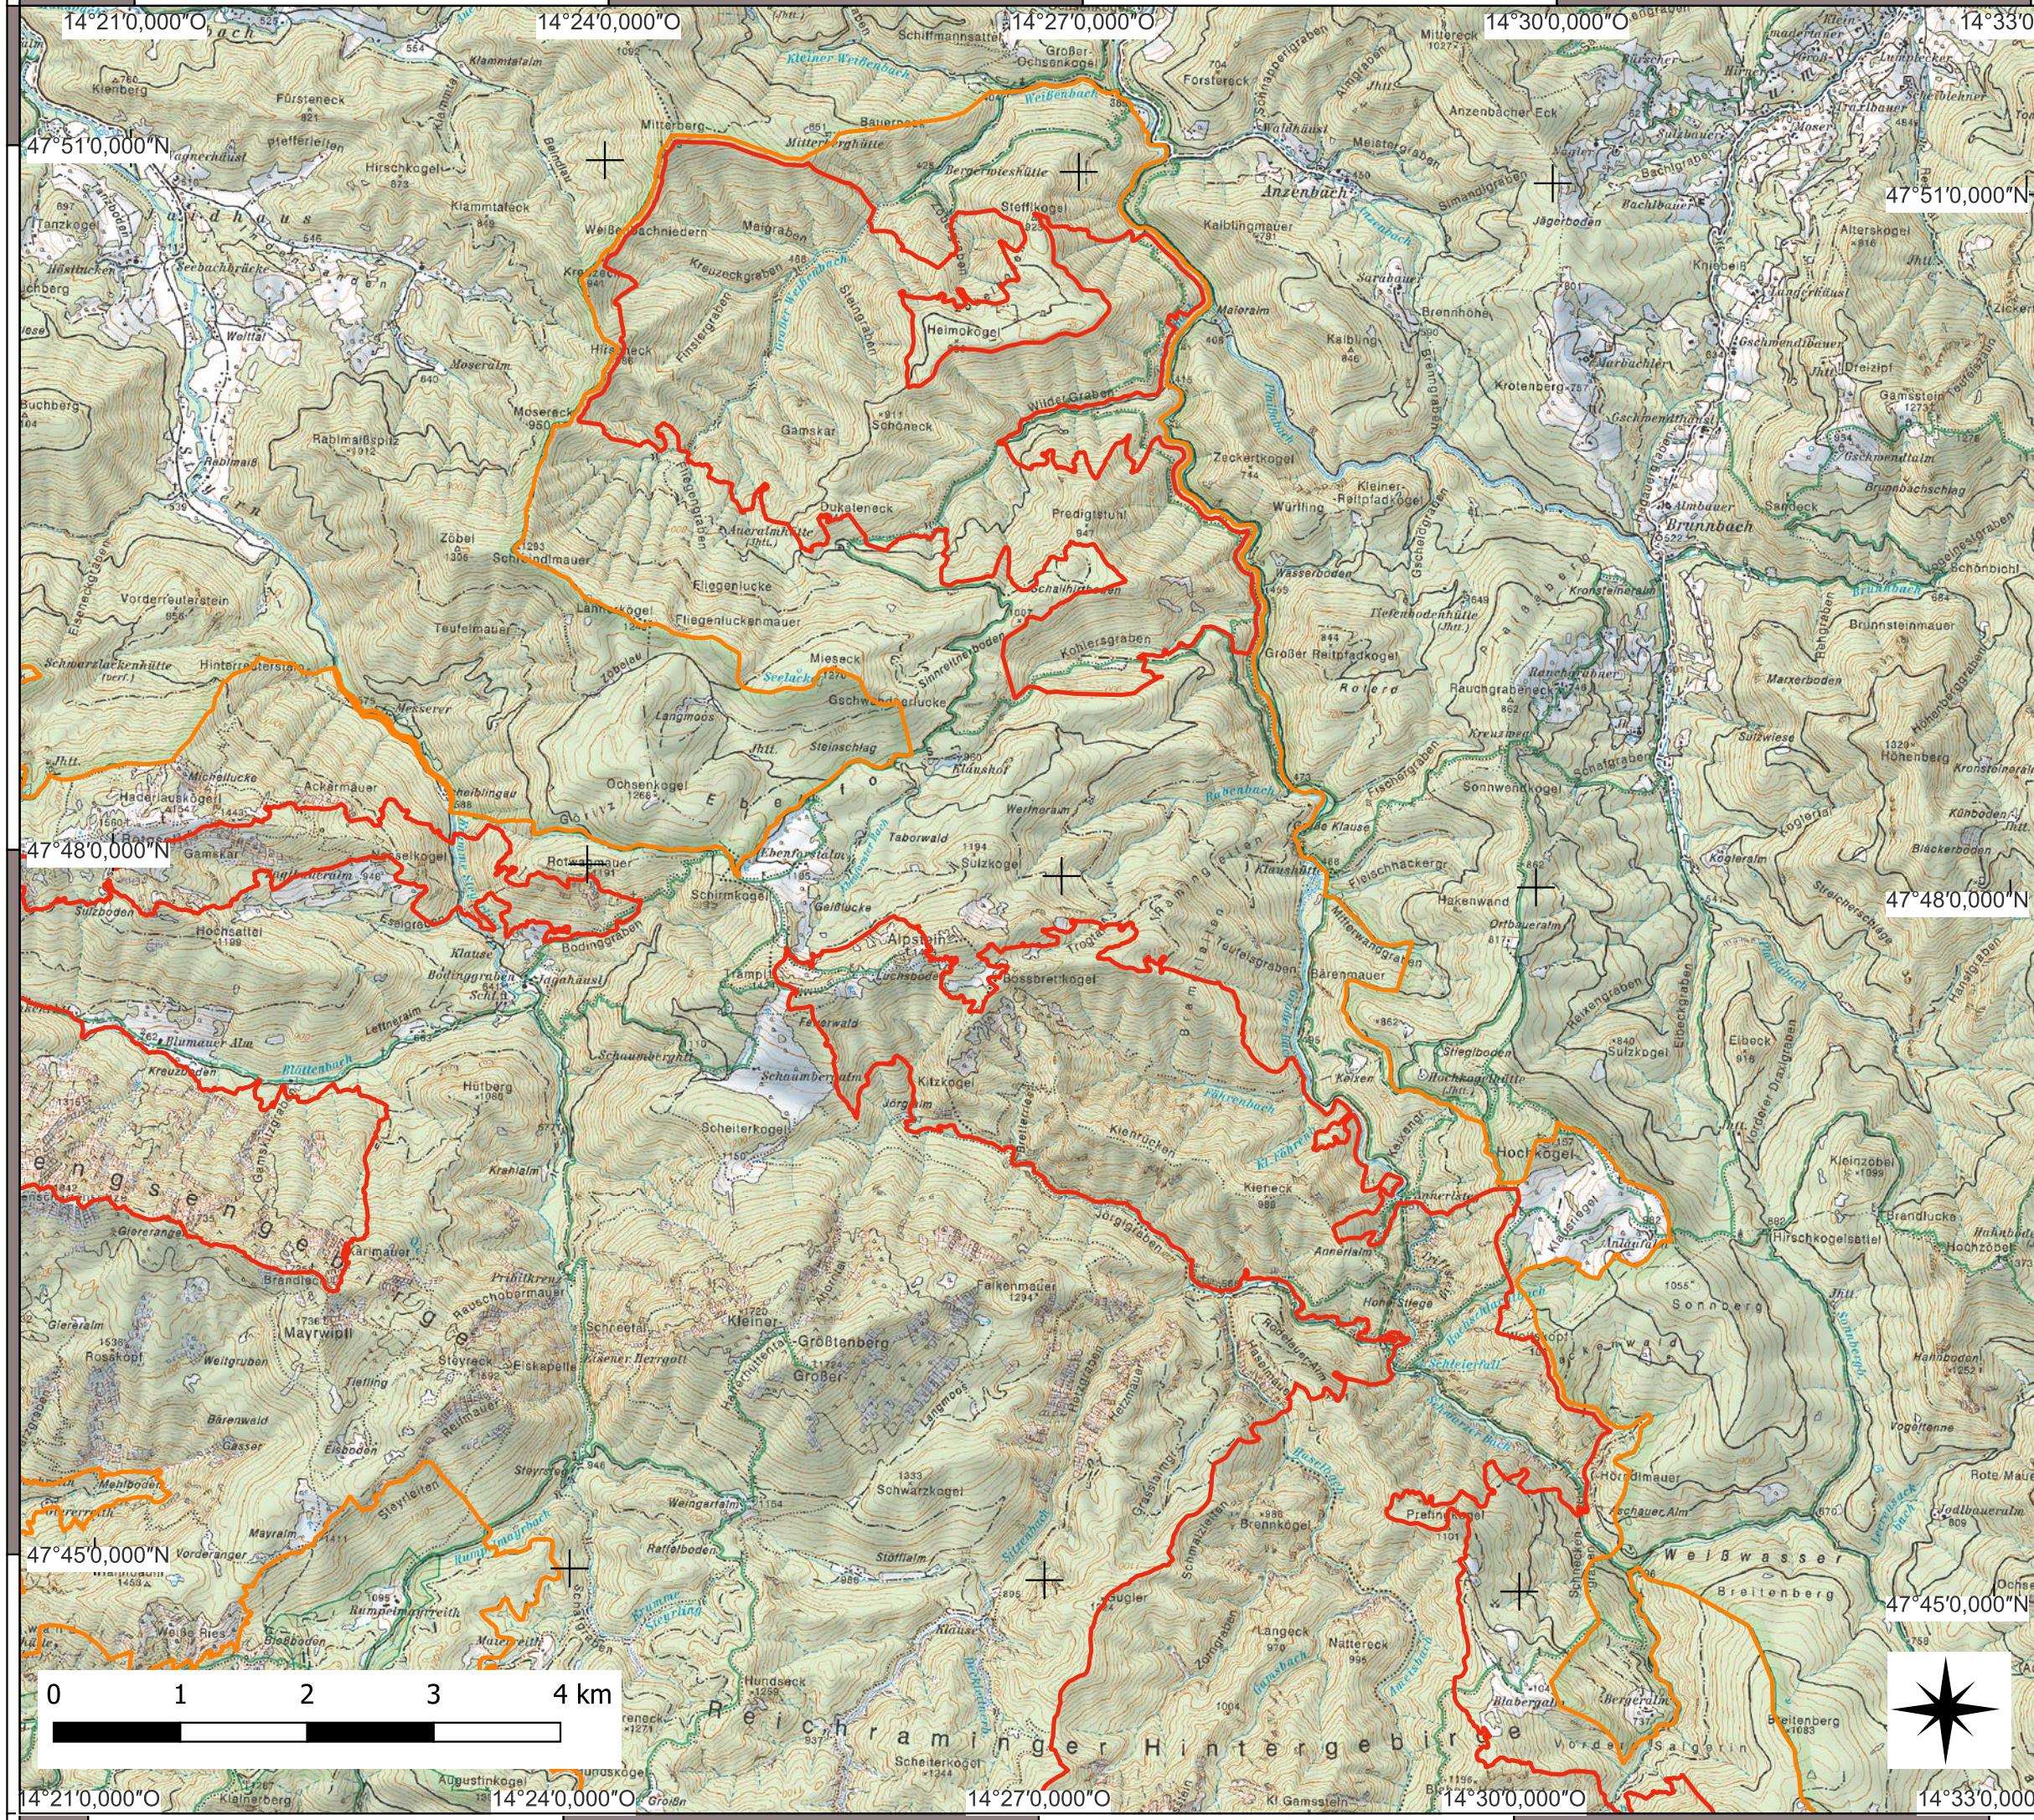

WORLD HERITAGE

Ancient and Primeval Beech Forests of the Carpathians and Other Regions of Europe (1133quater)

Kalkalpen 2/5

- ▭ Boundary of the WH property
- ▭ Buffer zones of the WH property

Area of the property: 7,119,076.65 ha
 Area of the buffer zones: 1,545,044.06 ha

WORLD HERITAGE

Ancient and Primeval Beech Forests of the Carpathians and Other Regions of Europe (1133quater)

Kalkalpen 3/5

- ▭ Boundary of the WH property
- ▭ Buffer zones of the WH property

Area of the property: 7,119,076.65 ha
 Area of the buffer zones: 1,545,044.06 ha

Scale (large map): 1:50,000

Coordinate system:
 EPSG: 31259
 MGI / Austria GK 34

Base map:
 Kartographisches Modell 1:50.000 - Raster
 © Bundesamt für Eich- und Vermessungswesen, CC-BY-4.0

Cartography:
 schimek plant,
 DI Michael Schimek, MA, A-3430 Tulln

WORLD HERITAGE

Ancient and Primeval Beech Forests of the Carpathians and Other Regions of Europe (1133quater)

Kalkalpen 4/5

- Boundary of the WH property
- Buffer zones of the WH property

Area of the property: 7,119,076.65 ha
 Area of the buffer zones: 1,545,044.06 ha