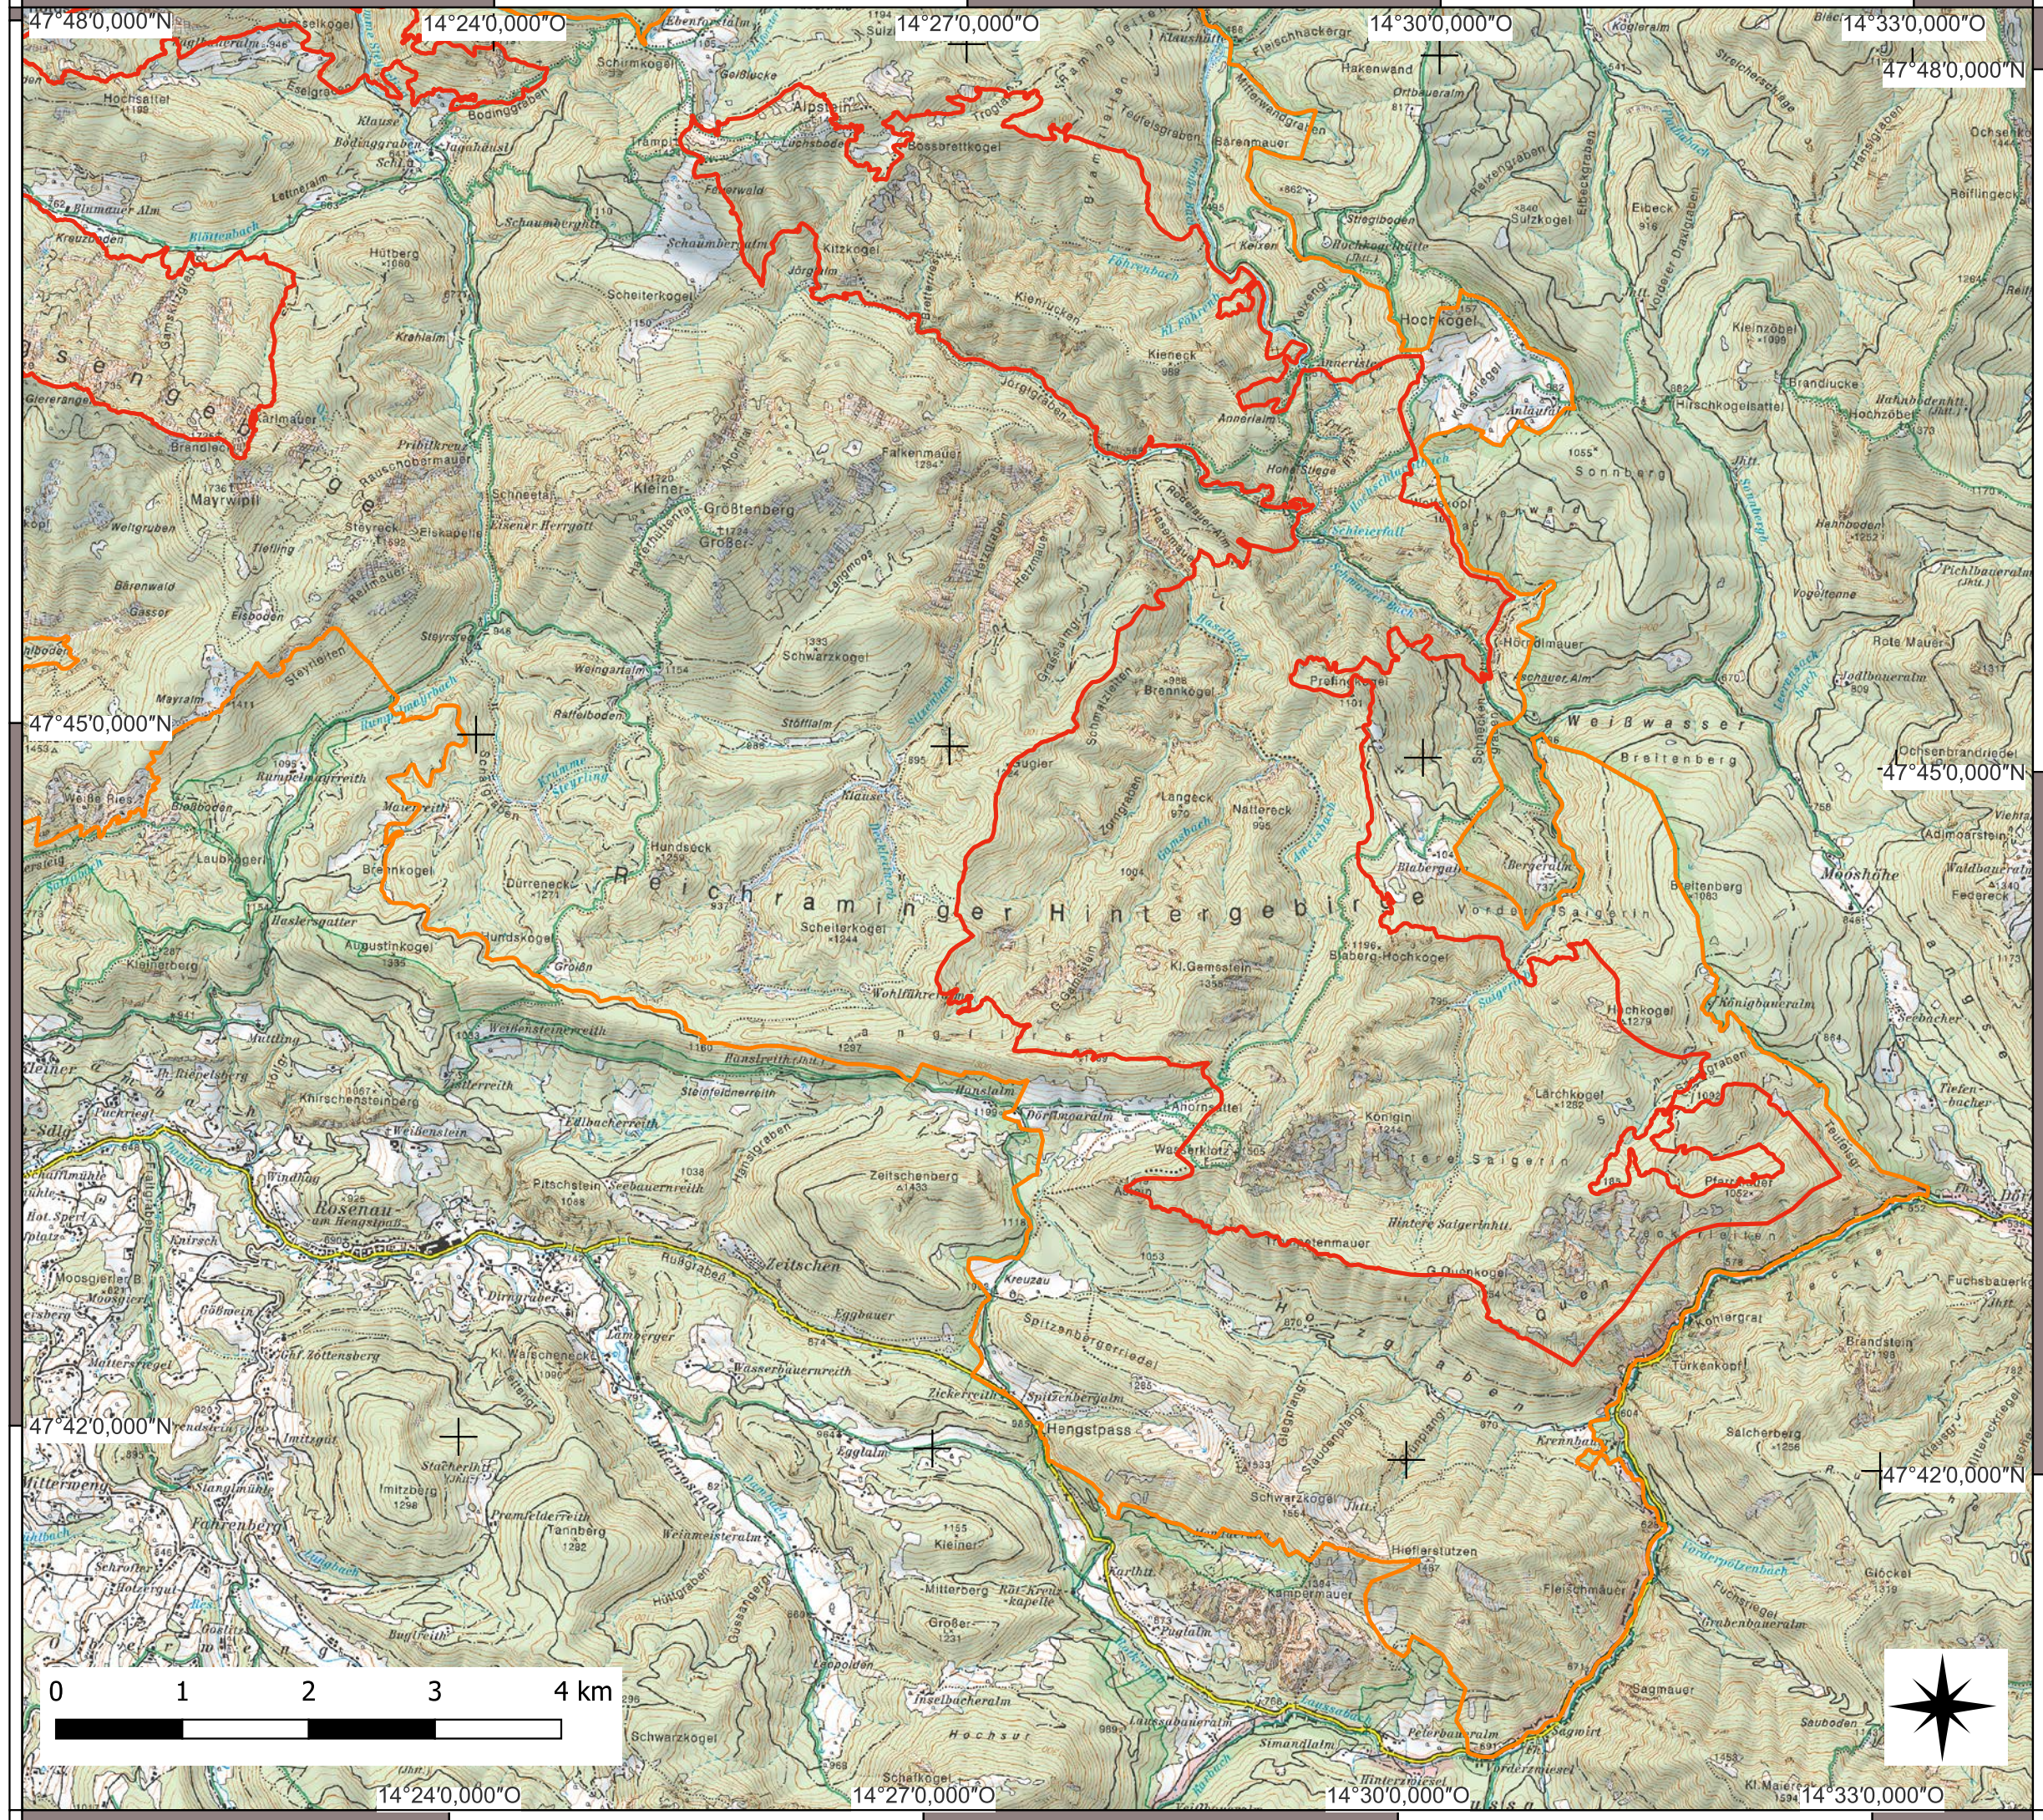

WORLD HERITAGE

Ancient and Primeval Beech Forests of the Carpathians and Other Regions of Europe (1133quater)

Kalkalpen 3/5

- ▭ Boundary of the WH property
- ▭ Buffer zones of the WH property

Area of the property: 7,119,076.65 ha
 Area of the buffer zones: 1,545,044.06 ha

WORLD HERITAGE

Ancient and Primeval Beech Forests of the Carpathians and Other Regions of Europe (1133quater)

Kalkalpen 4/5

- Boundary of the WH property
- Buffer zones of the WH property

Area of the property: 7,119,076.65 ha
 Area of the buffer zones: 1,545,044.06 ha

Scale (large map): 1:50,000

Coordinate system:
 EPSG: 31259
 MGI / Austria GK 34

Base map:
 Kartographisches Modell 1:50.000 - Raster
 © Bundesamt für Eich- und Vermessungswesen, CC-BY-4.0

Cartography:
 schimek plant,
 DI Michael Schimek, MA, A-3430 Tulln

WORLD HERITAGE

Ancient and Primeval Beech Forests of the Carpathians and Other Regions of Europe (1133quater)

Kalkalpen 5/5

- Boundary of the WH property
- Buffer zones of the WH property

Area of the property: 7,119,076.65 ha
 Area of the buffer zones: 1,545,044.06 ha